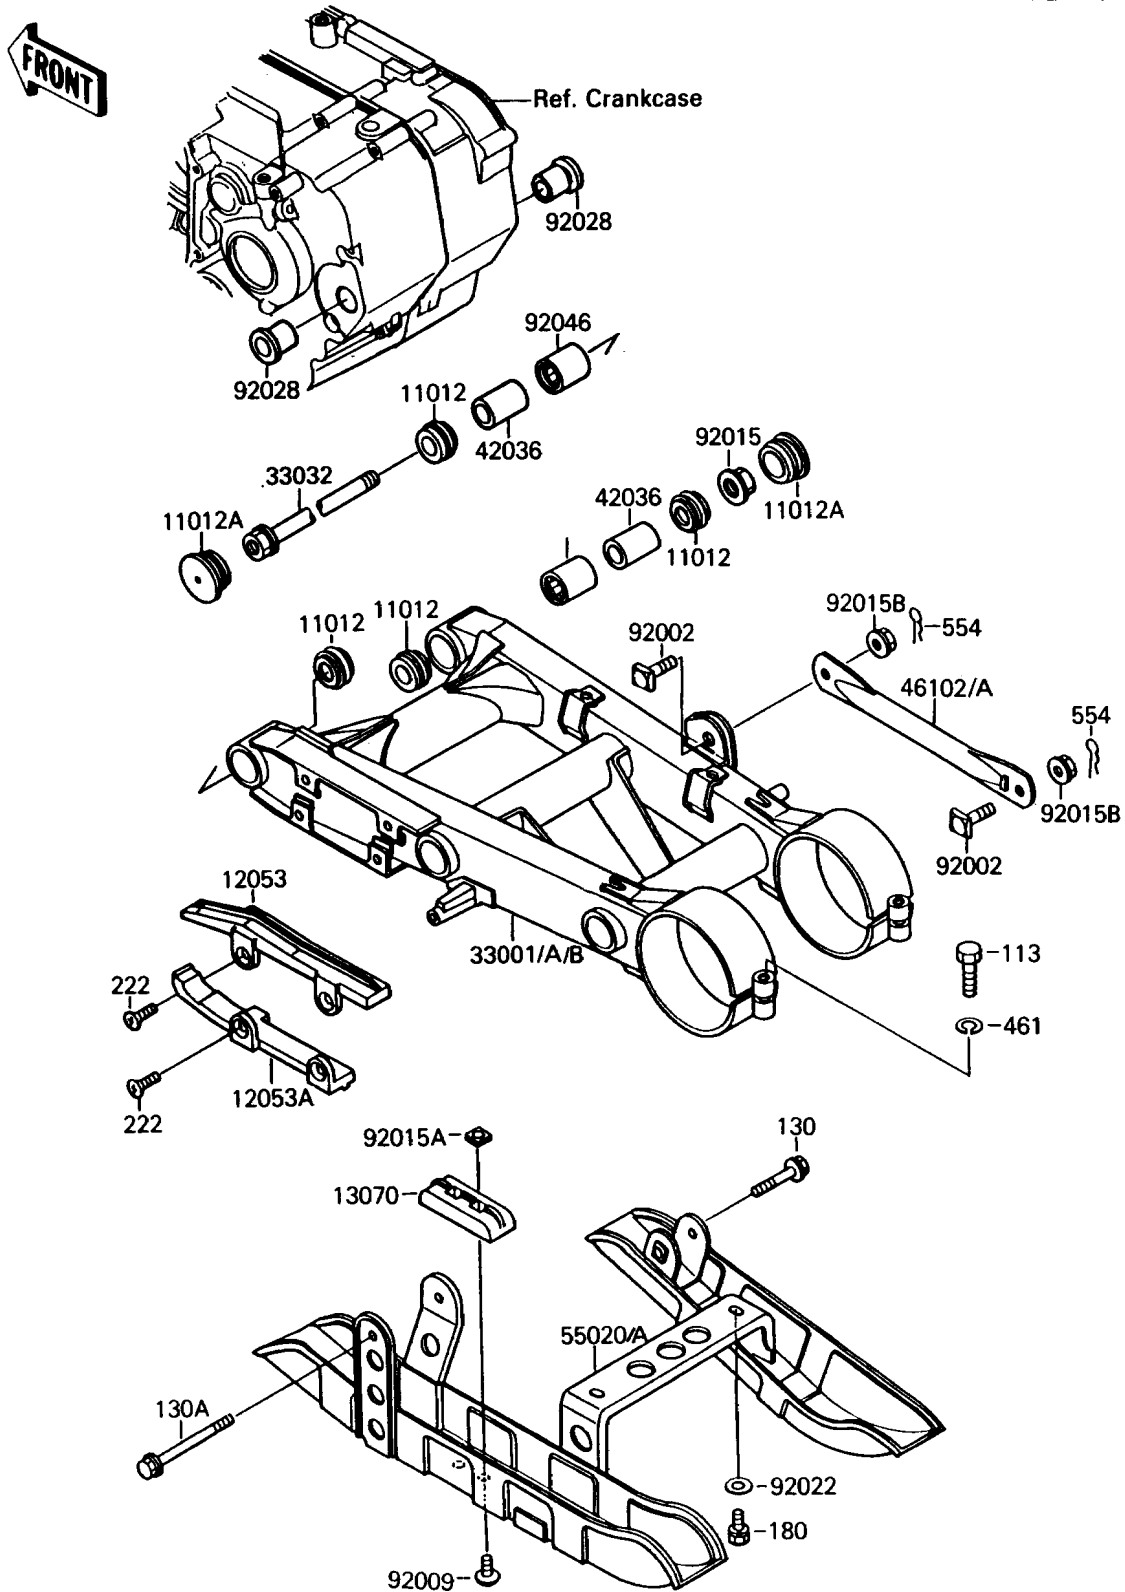

1992 Mojave 250

PARTS DIAGRAM

Swing Arm

F2141

1992 Mojave 250

PARTS LIST

Swing Arm

ITEM NAME

PART NUMBER

QUANTITY
