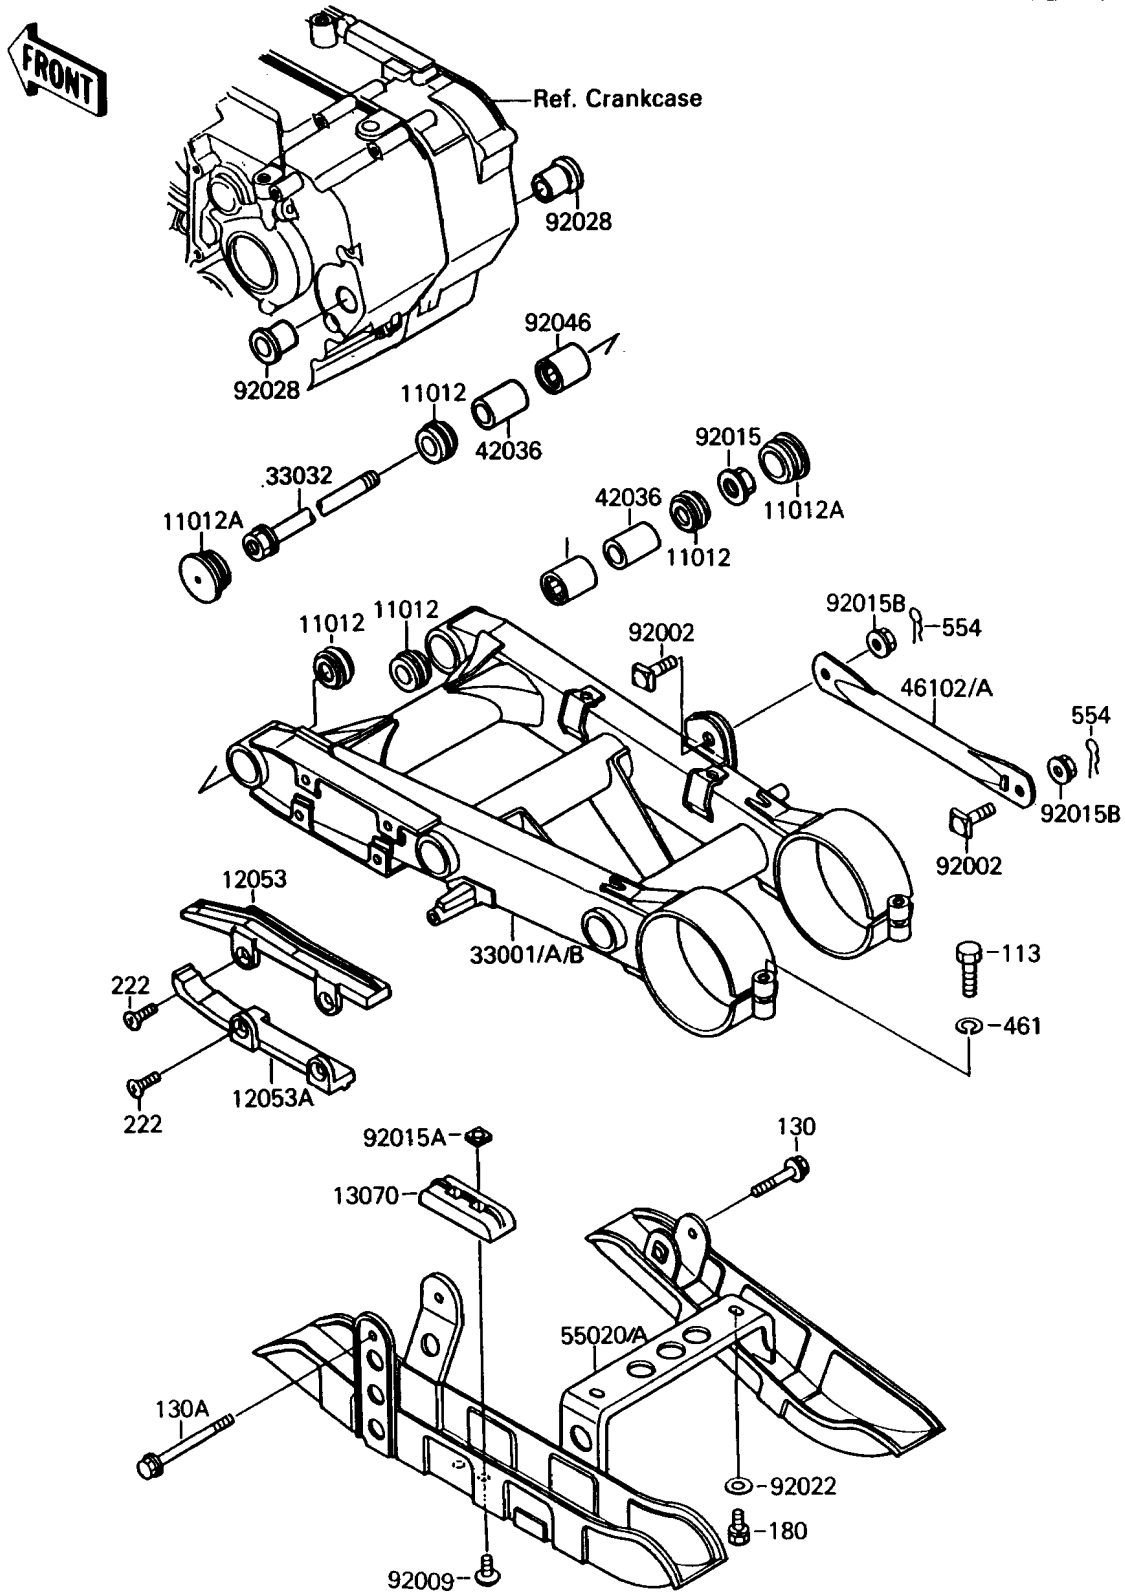

1991 Mojave 250

PARTS DIAGRAM

Swing Arm

F2141

1991 Mojave 250

PARTS LIST

Swing Arm

ITEM NAME

PART NUMBER

QUANTITY
