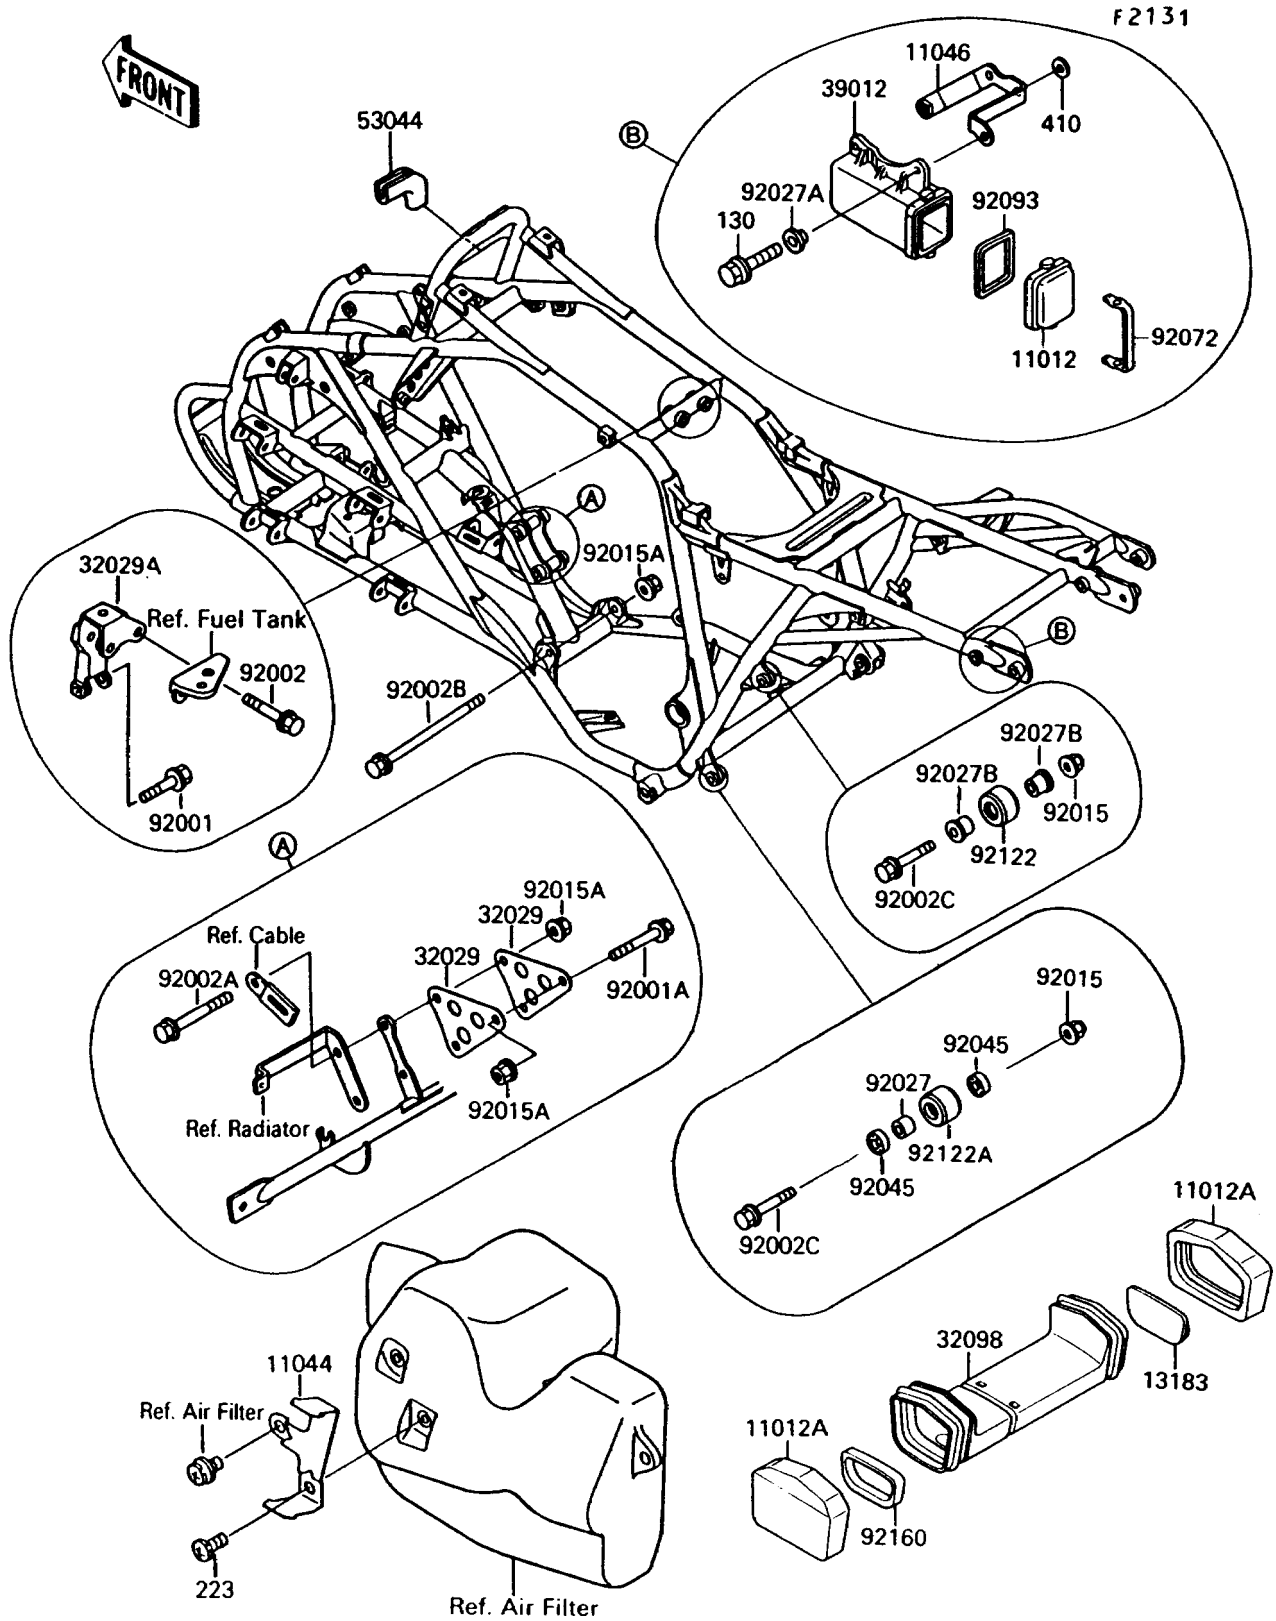

1992 Mojave 250

PARTS DIAGRAM

Frame Fitting

Kawasaki

Let the Good Times Roll®

1992 Mojave 250

PARTS LIST

Frame Fitting

ITEM NAME

PART NUMBER

QUANTITY
