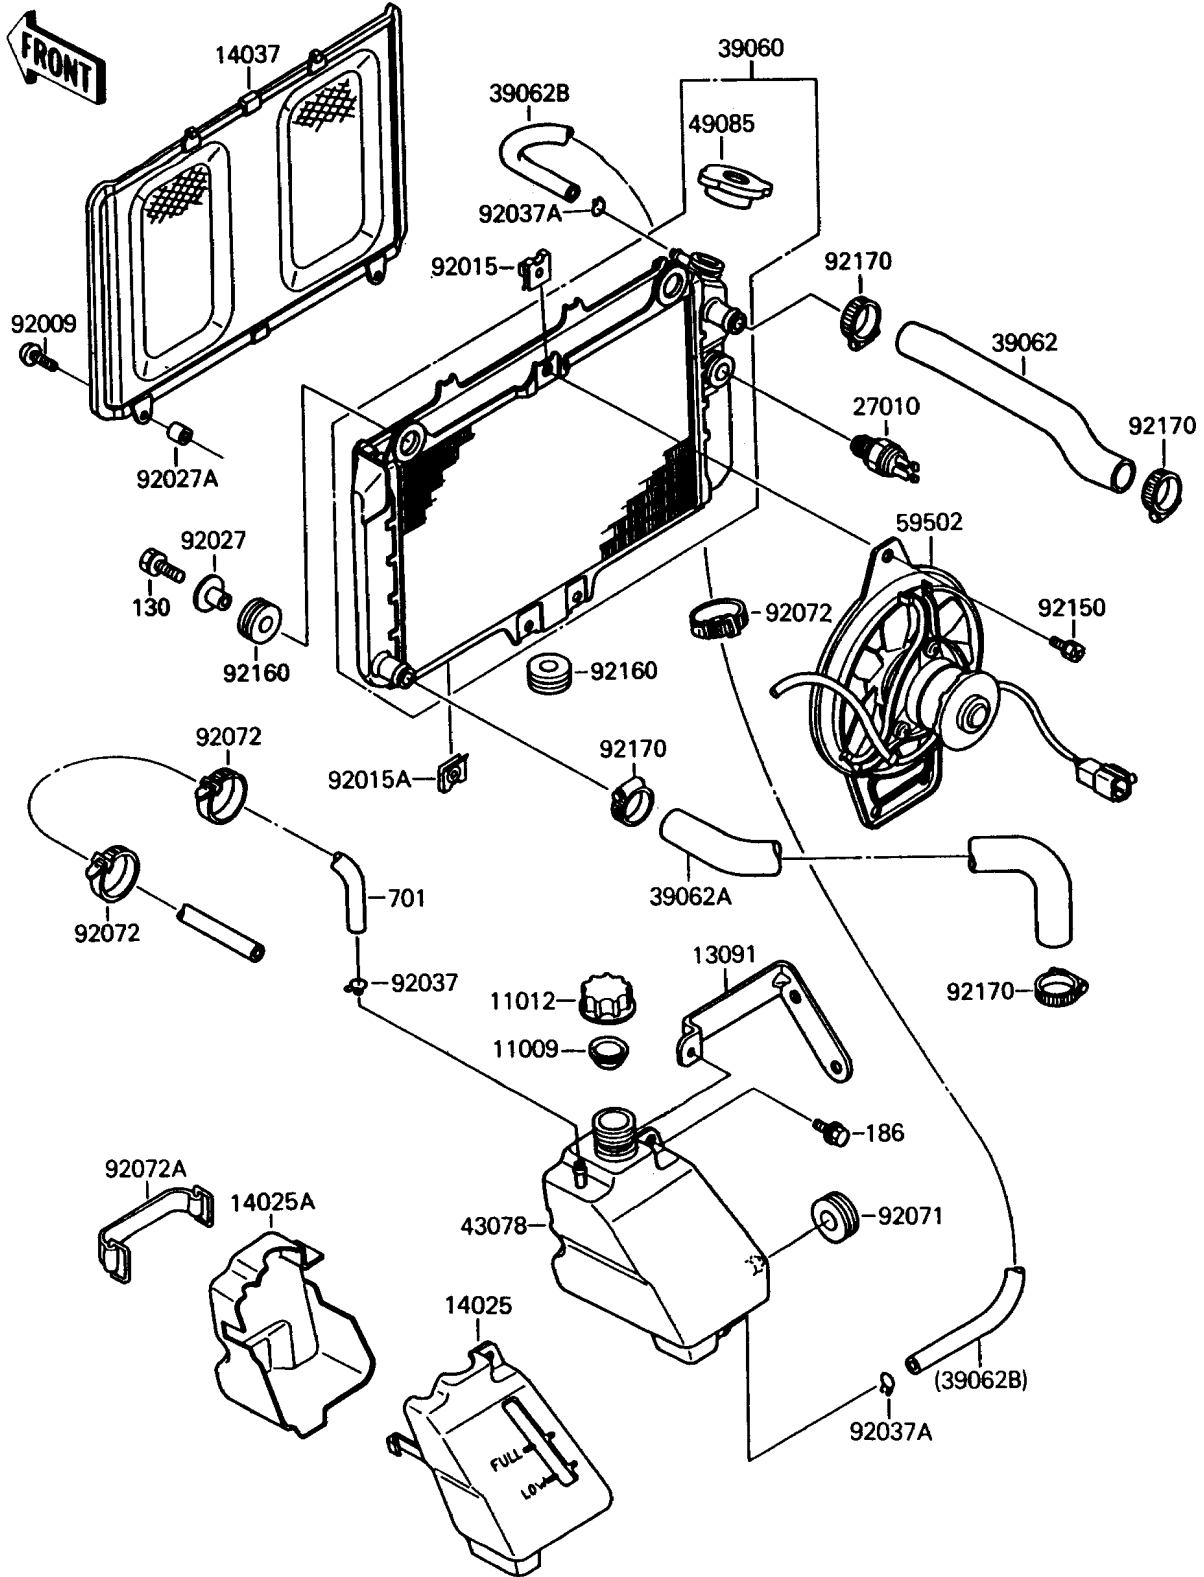

1993 Mojave 250

PARTS DIAGRAM

Radiator

Kawasaki

Let the Good Times Roll®

E3032

1993 Mojave 250

PARTS LIST

Radiator

ITEM NAME	PART NUMBER	QUANTITY
GASKET,RESERVOIR TANK CAP (Ref # 11009)	11009-1145	1
CAP (Ref # 11012)	11012-1084	1
HOLDER,RESERVOIR (Ref # 13091)	13091-1435	1
COVER,RESERVOIR (Ref # 14025)	14025-1991	1
COVER,RESERVOIR (Ref # 14025A)	14025-1992	1
SCREEN (Ref # 14037)	14037-1083	1
SWITCH,FAN (Ref # 27010)	27010-1206	1
RADIATOR (Ref # 39060)	39060-1071	1
HOSE-COOLING,HEAD-RADIATOR (Ref # 39062)	39062-1191	1
HOSE-COOLING,RADIATOR-PUMP (Ref # 39062A)	39062-1192	1
HOSE-COOLING (Ref # 39062B)	39062-1208	1
RESERVOIR,TANK (Ref # 43078)	43078-1061	1
CAP-ASSY-PRESSURE (Ref # 49085)	49085-1005	1
FAN-ASSY (Ref # 59502)	59502-1065	1
SCREW,TAPPING,6X20 (Ref # 92009)	92009-1422	2
NUT (Ref # 92015)	92015-1487	3
NUT,6MM (Ref # 92015A)	92015-1758	2
COLLAR,L=14 (Ref # 92027)	92027-1134	2
COLLAR,6.8X10X10.5 (Ref # 92027A)	92027-120	2
CLAMP,TUBE (Ref # 92037)	92037-010	1
CLAMP,TUBE (Ref # 92037A)	92037-147	2
GROMMET (Ref # 92071)	92071-1115	1
BAND,L=149 (Ref # 92072)	92072-031	3
BAND,L=82 (Ref # 92072A)	92072-053	1
BOLT,6X12 (Ref # 92150)	92150-1186	3
DAMPER (Ref # 92160)	92160-1007	3
CLAMP,COOLING HOSE (Ref # 92170)	92170-1033	4
BOLT-FLANGED,8X25,BLACK (Ref # 130)	130J0825	2
BOLT-UPSET-WP (Ref # 186)	186J0618	1

1993 Mojave 250

PARTS LIST

Radiator

ITEM NAME	PART NUMBER	QUANTITY
TUBE-PVC (Ref # 701)	701Q05750	1