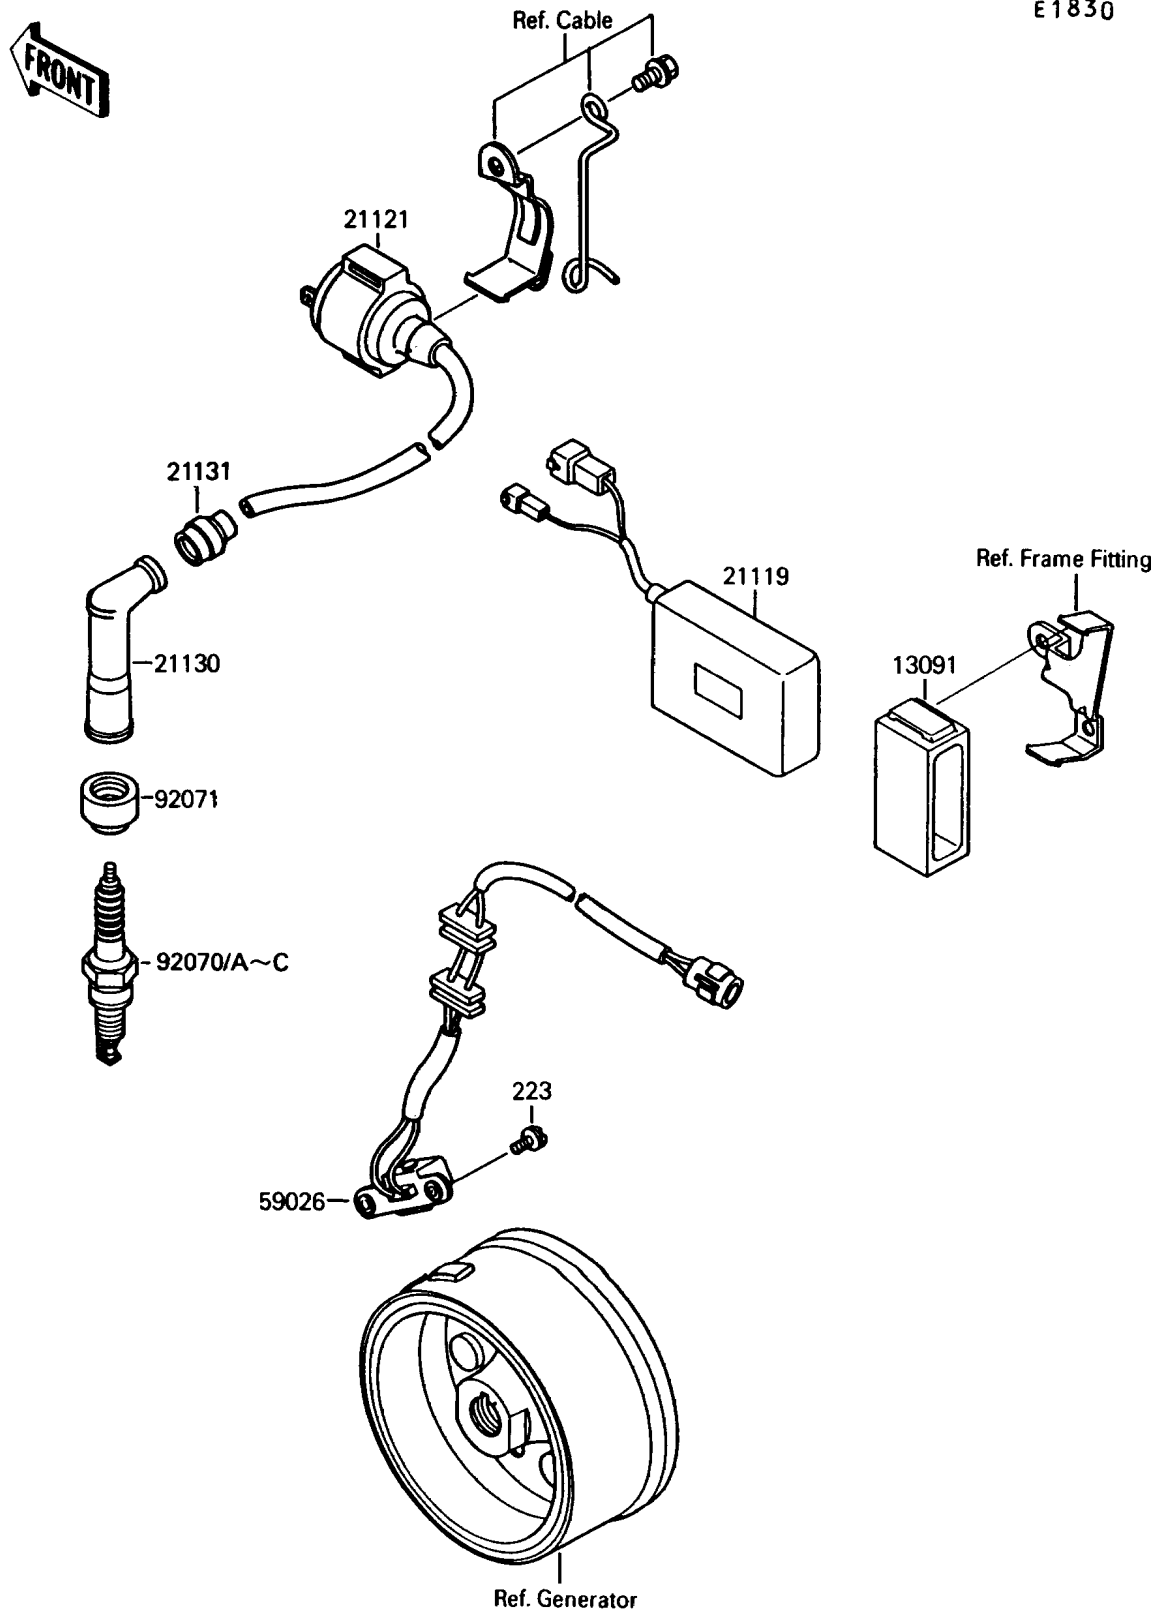

1992 Mojave 250

PARTS DIAGRAM

Ignition Coil

1992 Mojave 250

PARTS LIST

Ignition Coil

ITEM NAME

PART NUMBER

QUANTITY
