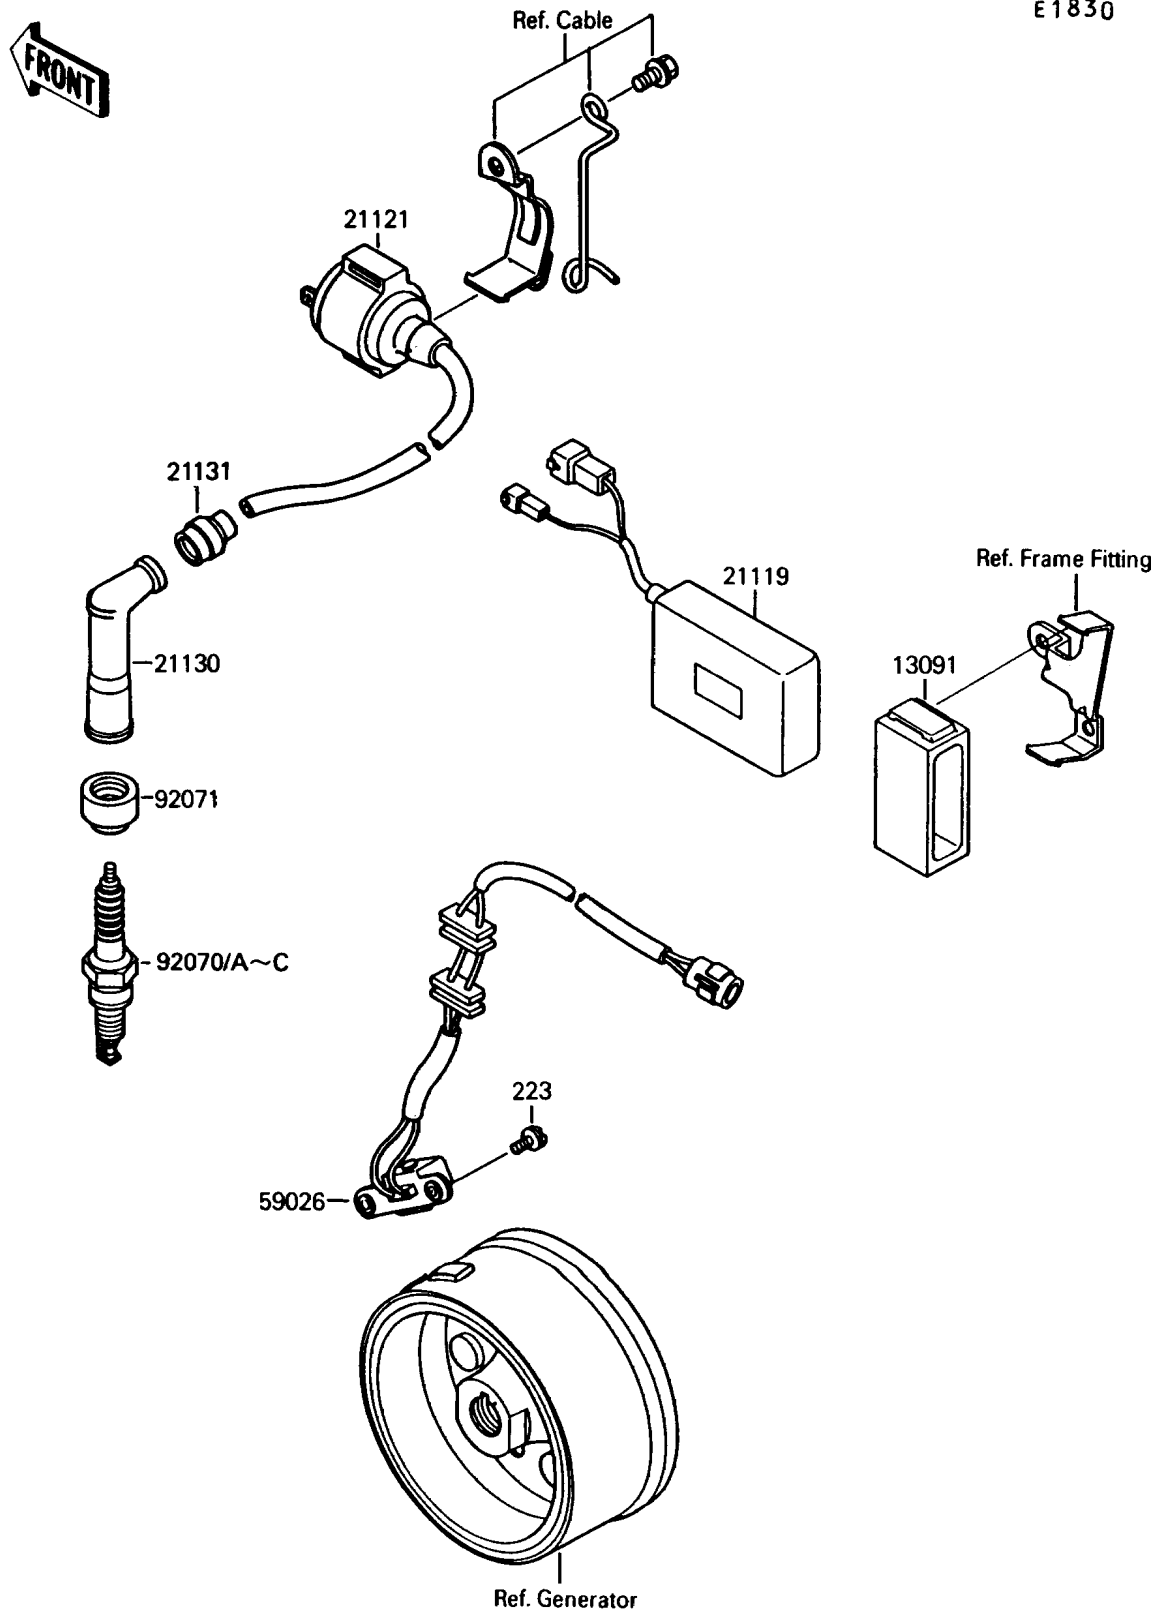

1991 Mojave 250

PARTS DIAGRAM

Ignition Coil

1991 Mojave 250

PARTS LIST

Ignition Coil

Kawasaki

Let the Good Times Roll®

ITEM NAME

PART NUMBER

QUANTITY
