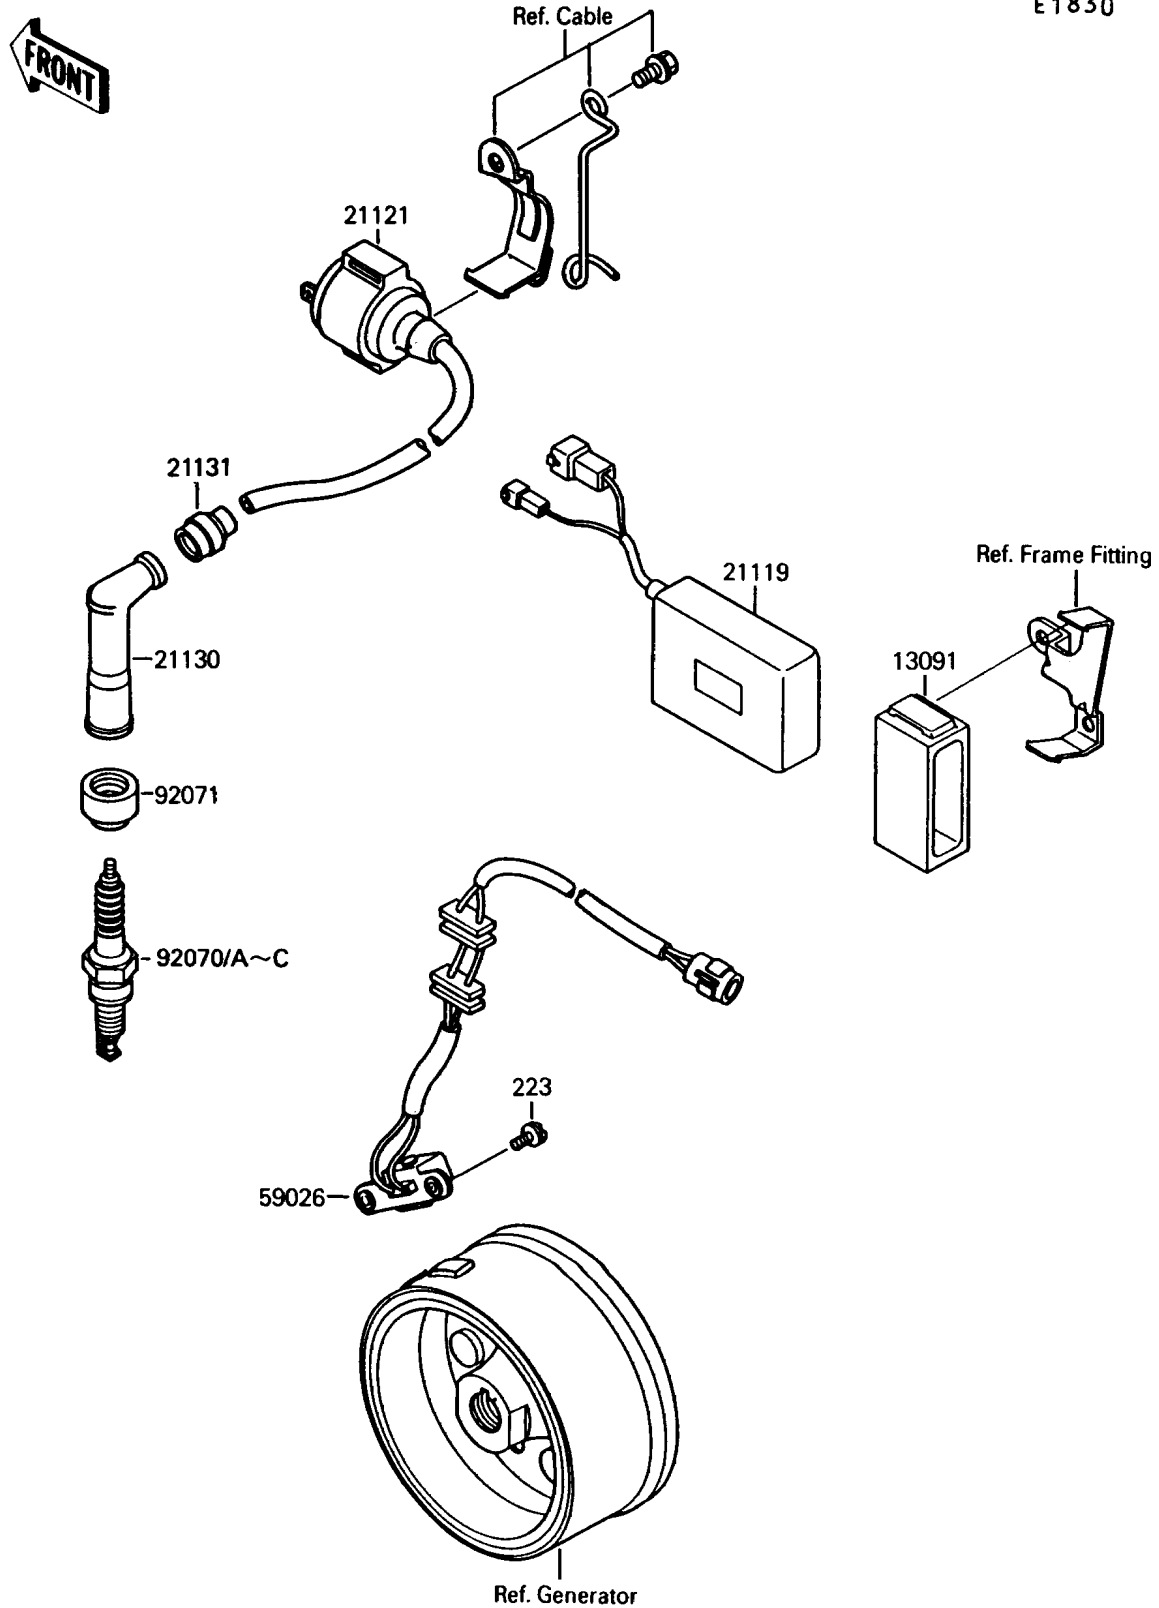

1990 Mojave 250

PARTS DIAGRAM

Ignition Coil

E1830

1990 Mojave 250

PARTS LIST

Ignition Coil

ITEM NAME

PART NUMBER

QUANTITY
