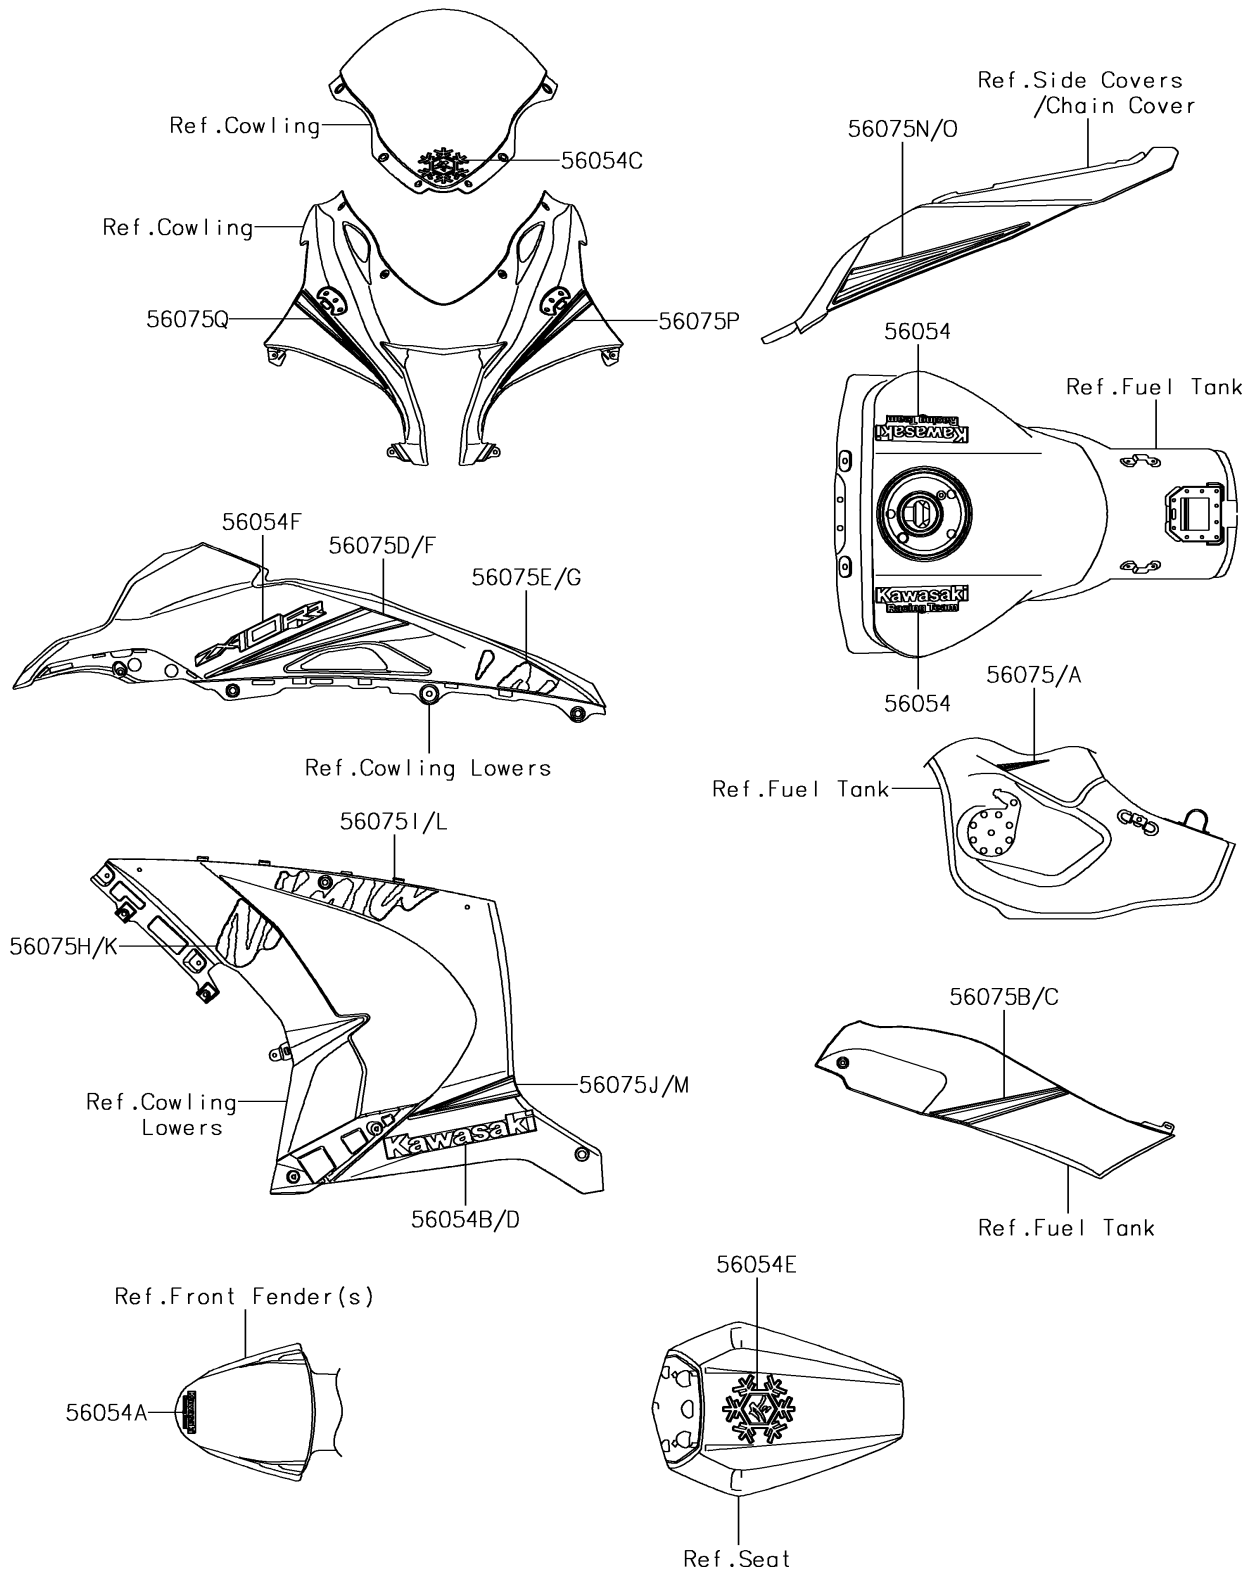

2018 NINJA[®] ZX[™]-10RR

PARTS DIAGRAM

Decals

F2861

2018 NINJA® ZX™ -10RR

PARTS LIST

Decals

ITEM NAME

PART NUMBER

QUANTITY
