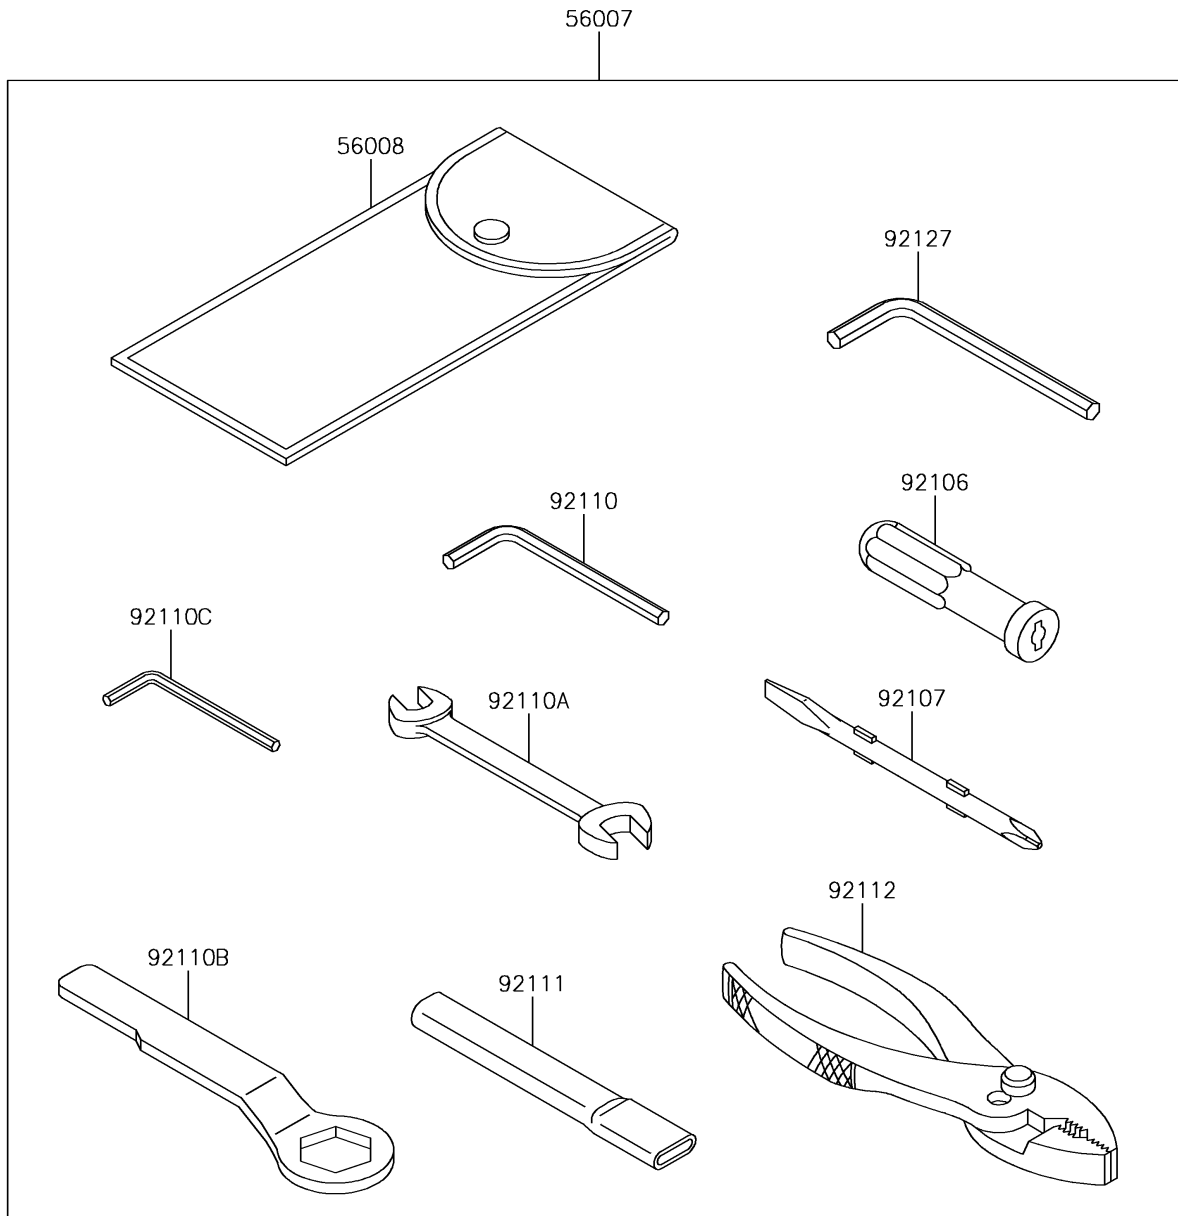

2018 NINJA[®] ZX[™]-10RR

PARTS DIAGRAM

Owner's Tools

F2810

2018 NINJA® ZX™ -10RR

PARTS LIST

Owner's Tools

ITEM NAME

PART NUMBER

QUANTITY
