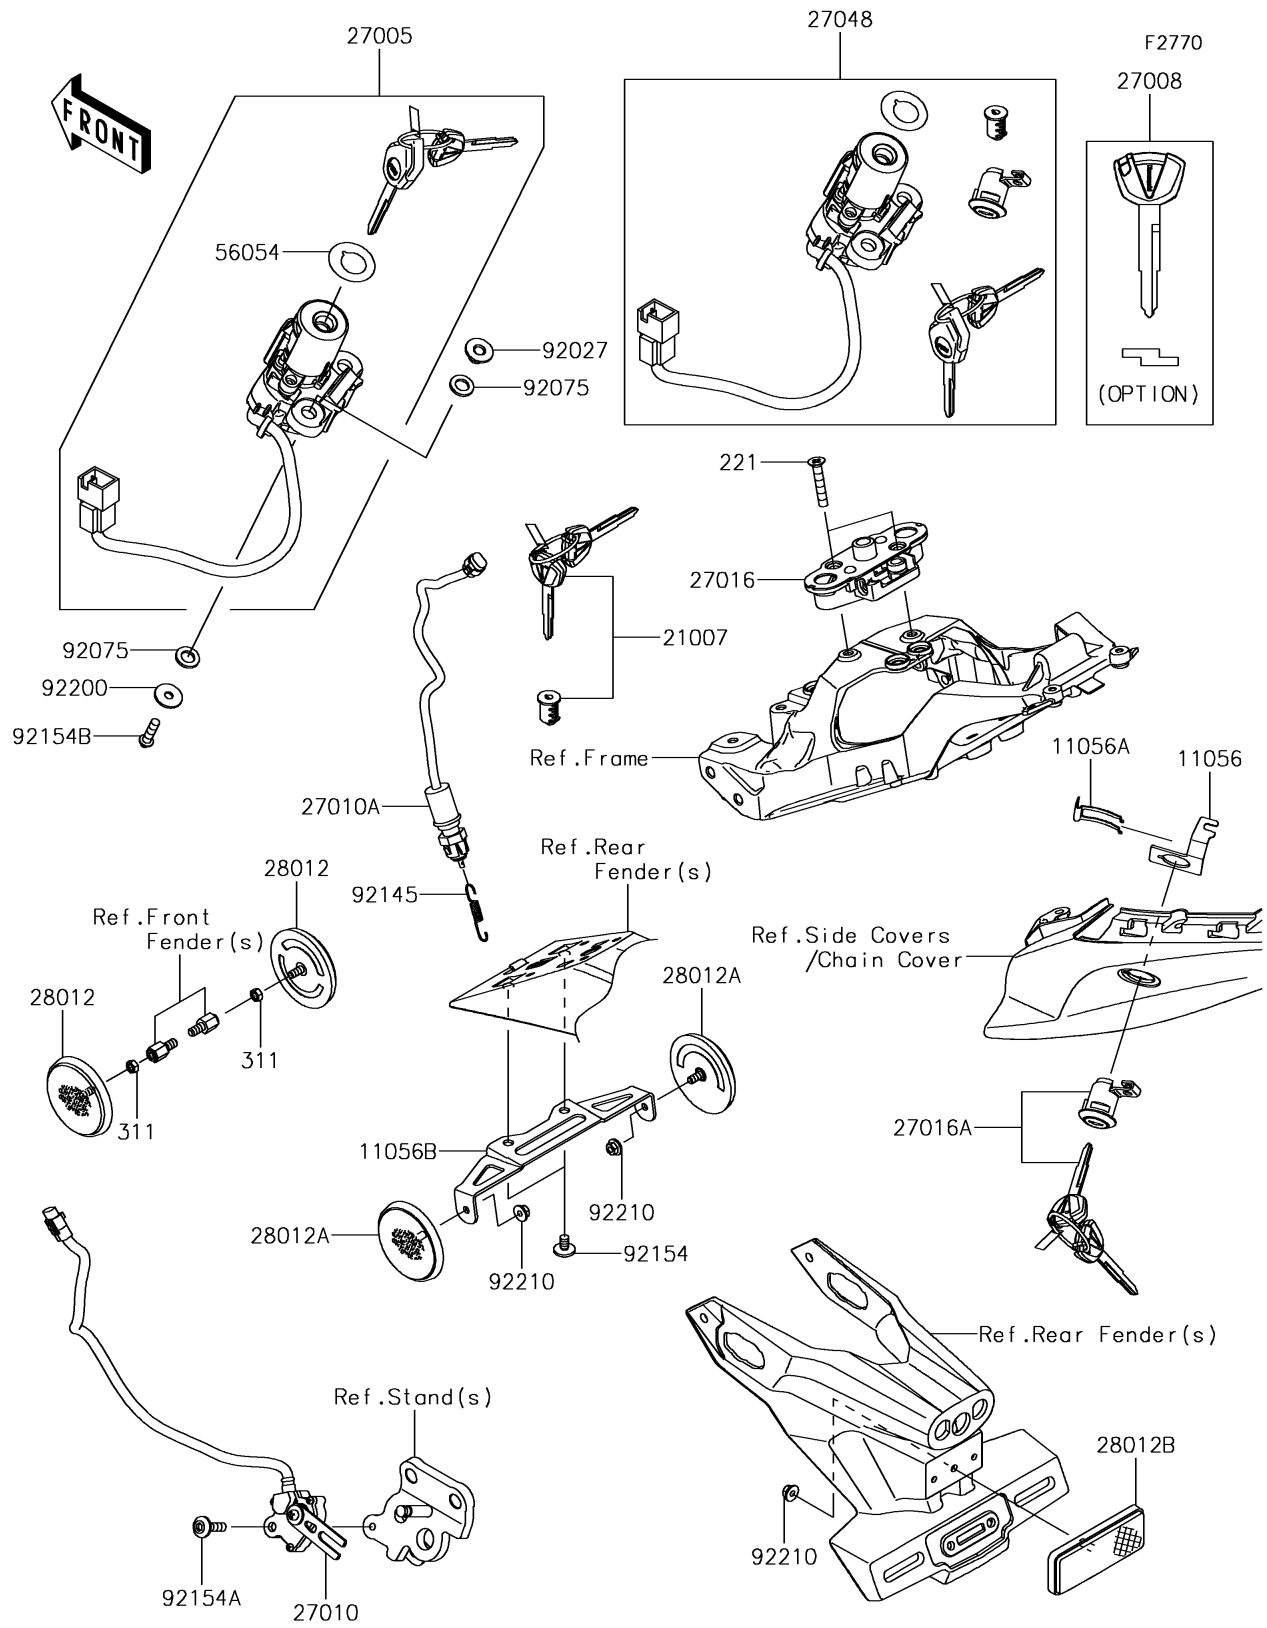

2018 NINJA[®] ZX[™]-10RR

PARTS DIAGRAM

Ignition Switch/Locks/Reflectors

2018 NINJA® ZX™ -10RR

PARTS LIST

Ignition Switch/Locks/Reflectors

ITEM NAME

PART NUMBER

QUANTITY
