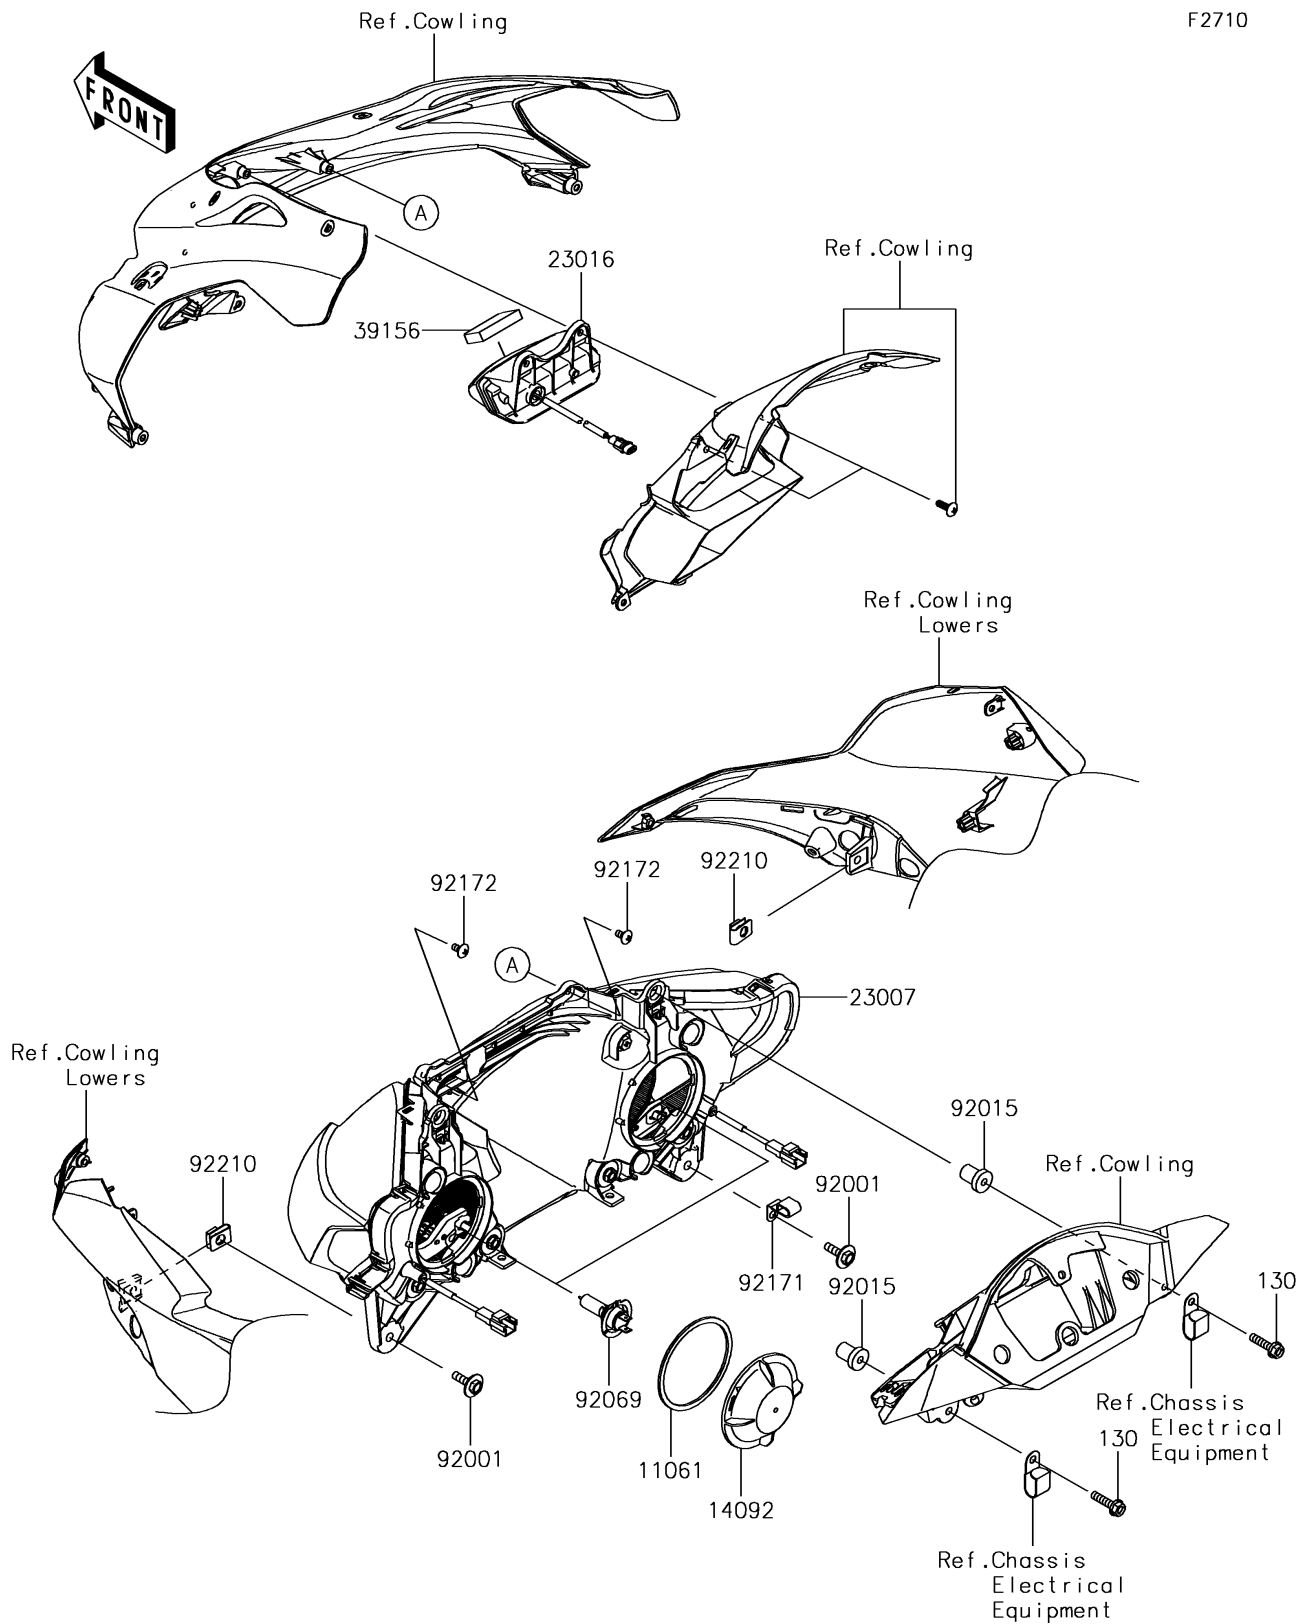

2018 NINJA® ZX™-10RR

PARTS DIAGRAM

Headlight(s)

F2710

2018 NINJA[®] ZX[™]-10RR

PARTS LIST

Headlight(s)

ITEM NAME

PART NUMBER

QUANTITY
