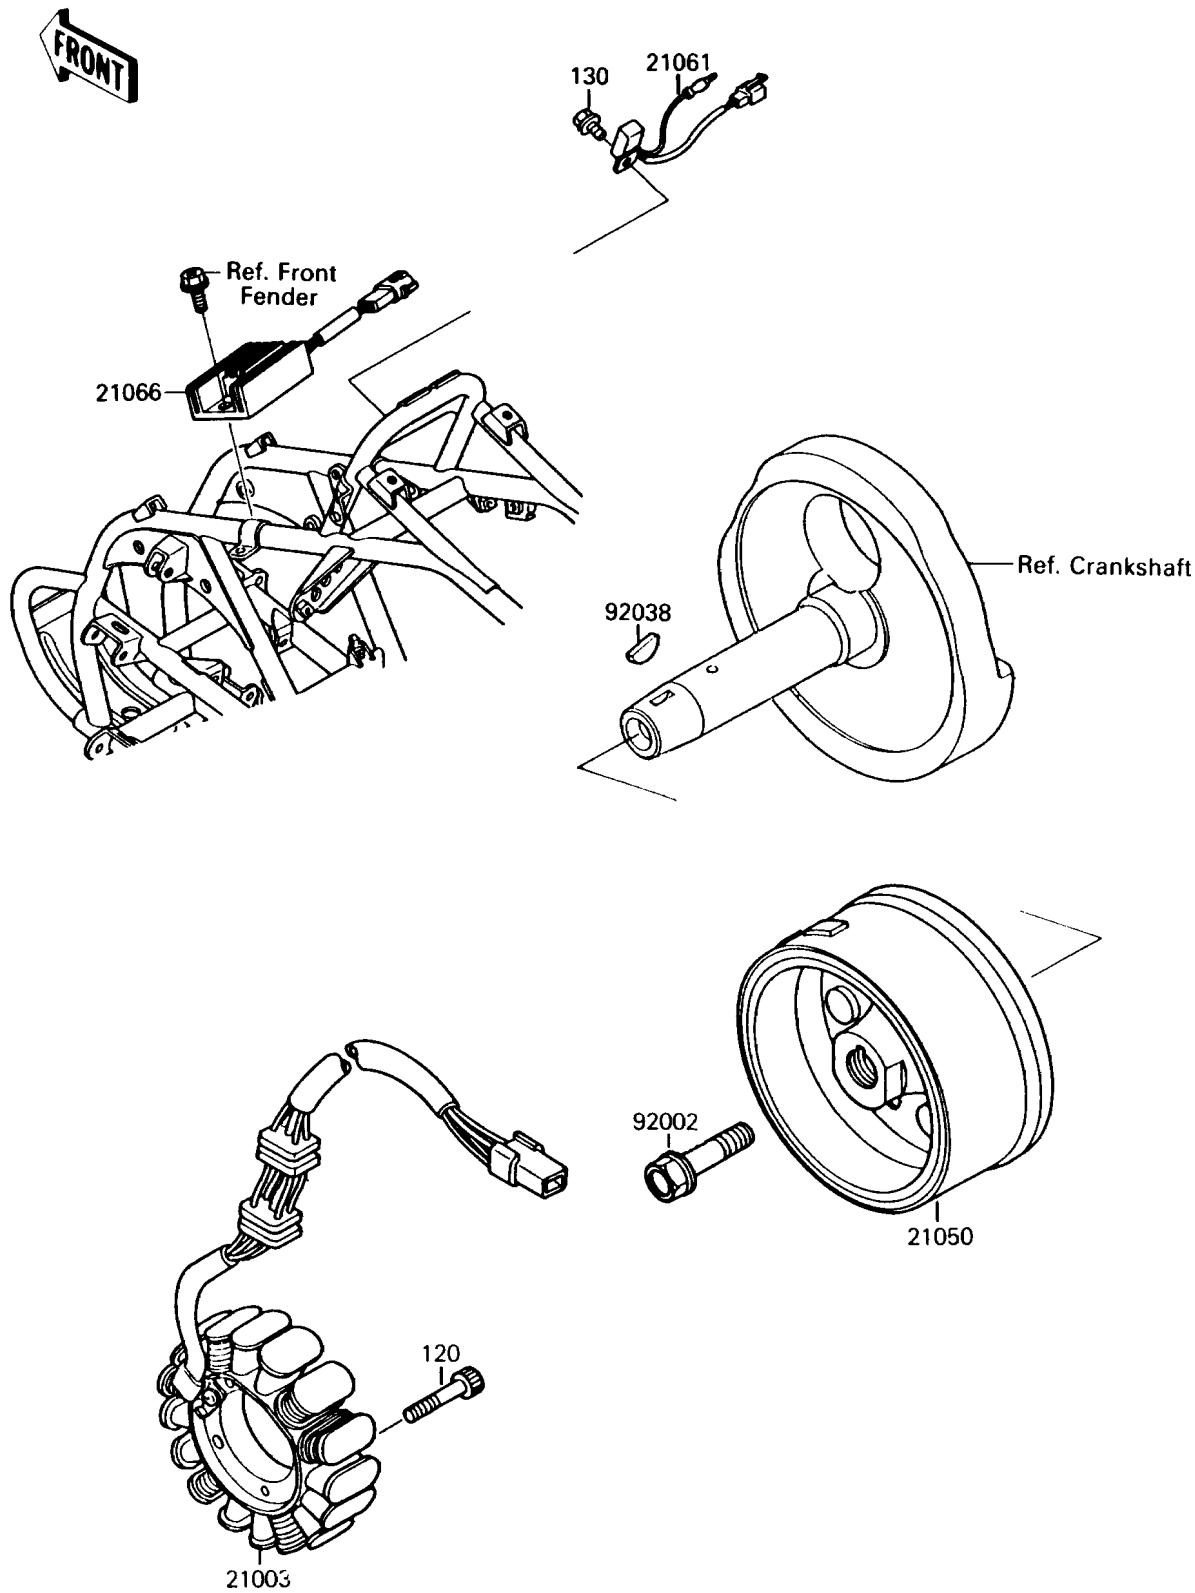

1989 Mojave 250

PARTS DIAGRAM

Generator

Kawasaki

Let the Good Times Roll®

E1810

1989 Mojave 250

PARTS LIST

Generator

ITEM NAME	PART NUMBER	QUANTITY
STATOR (Ref # 21003)	21003-1155	1
FLYWHEEL (Ref # 21050)	21050-1124	1
RECTIFIER (Ref # 21061)	21061-1005	1
BOLT,FLANGED,10X40 (Ref # 92002)	92002-1296	1
KEY,WOODRUFF (Ref # 92038)	92038-001	1
BOLT-SOCKET,6X30 (Ref # 120)	120P0630	3
BOLT-FLANGED,6X12 (Ref # 130)	130G0612	1