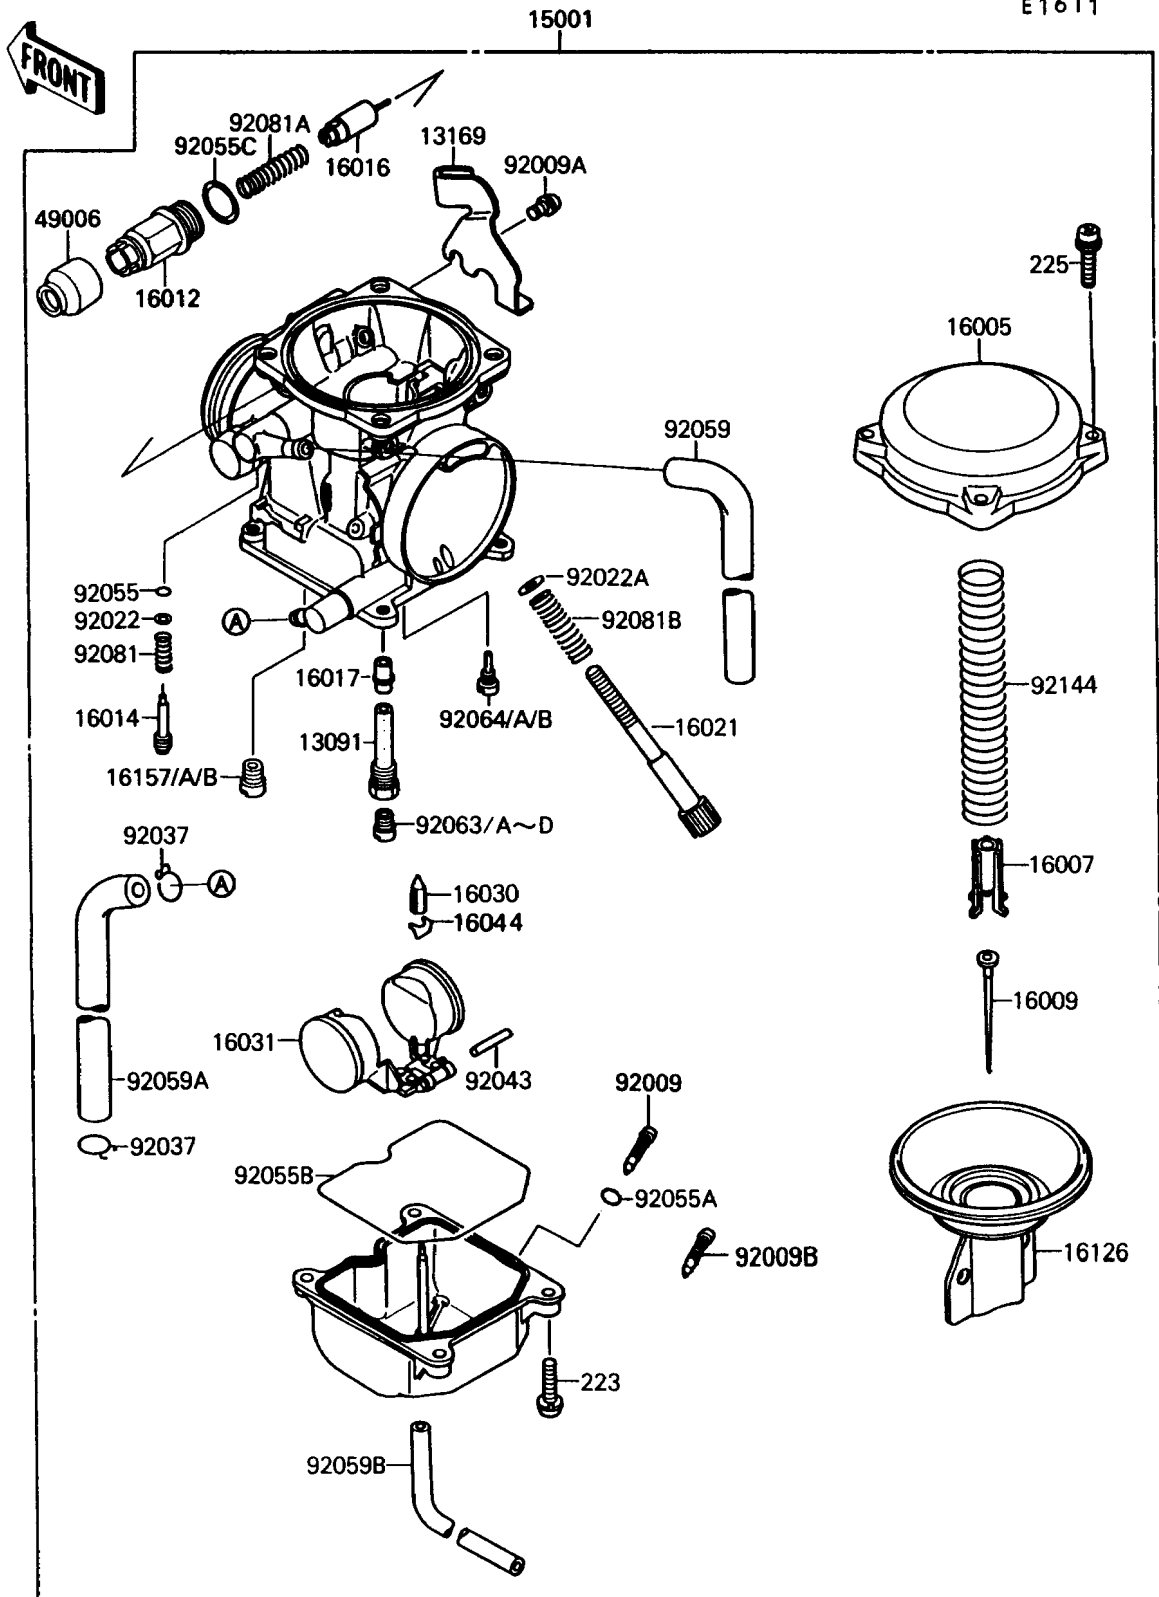

1990 Mojave 250

PARTS DIAGRAM

Carburetor

Kawasaki

Let the Good Times Roll®

1990 Mojave 250

PARTS LIST

Carburetor

ITEM NAME

PART NUMBER

QUANTITY
