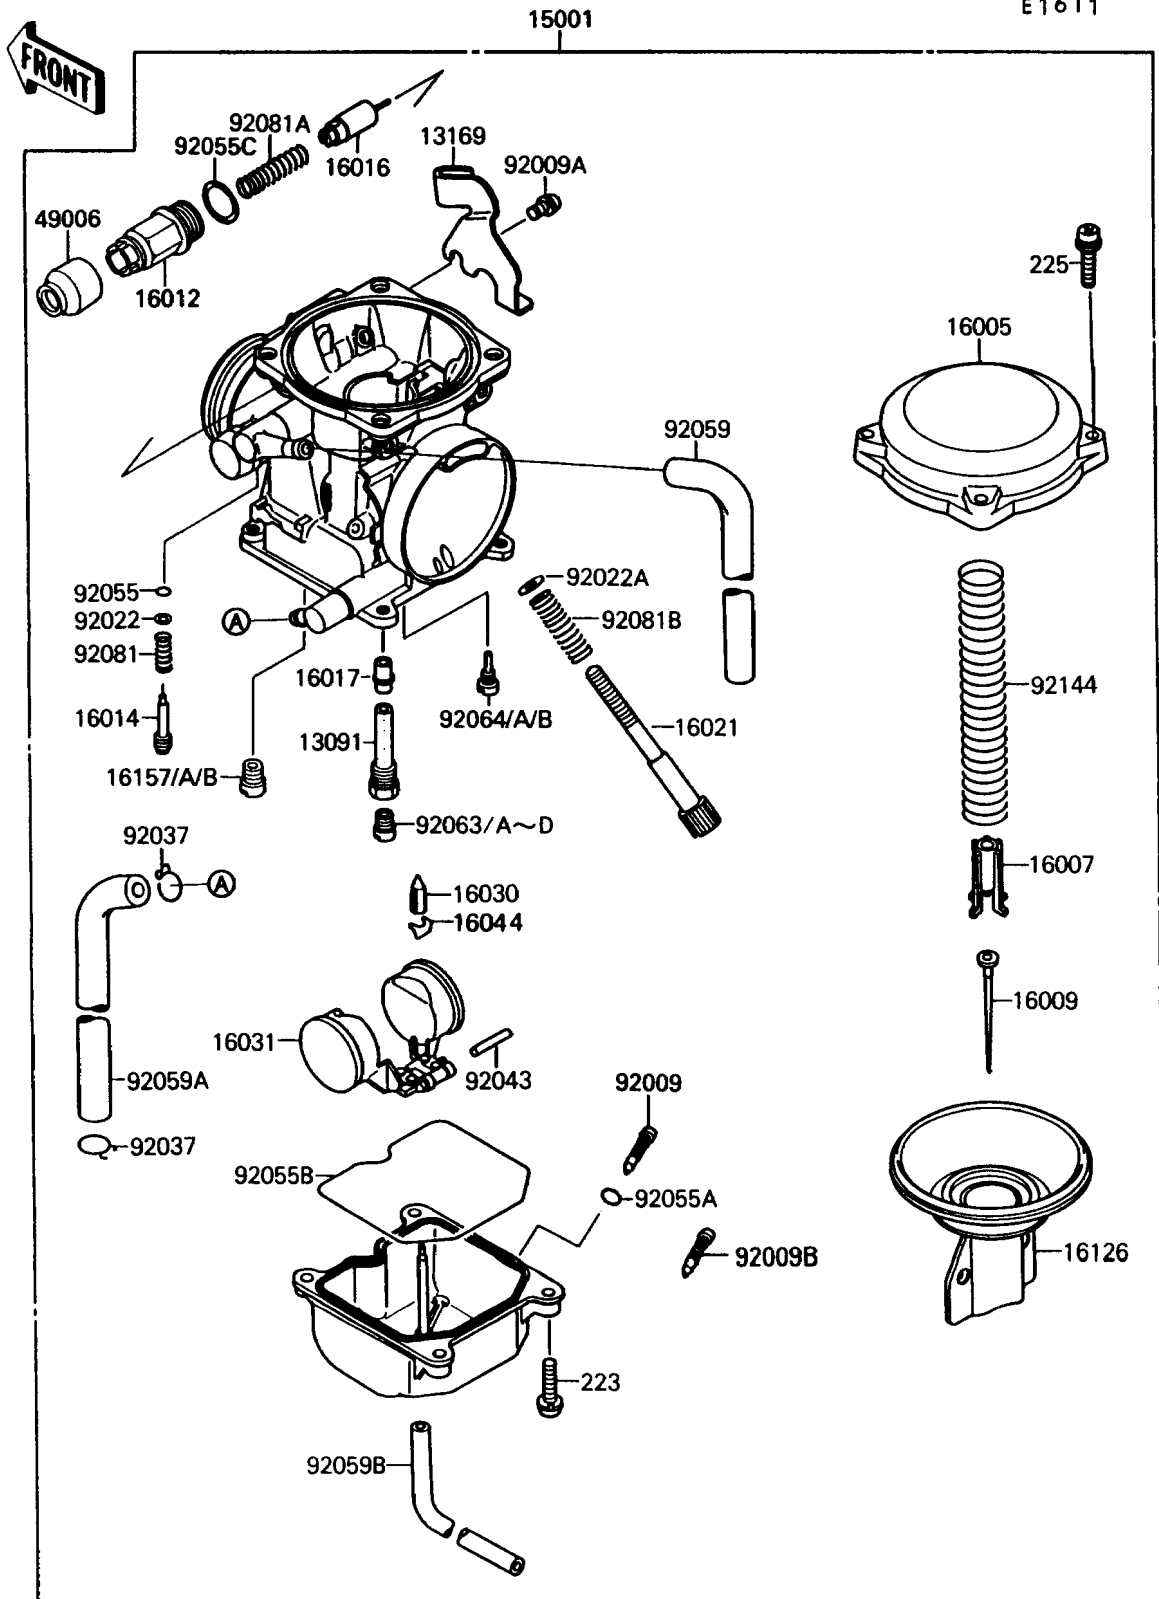

1989 Mojave 250

PARTS DIAGRAM

Carburetor

Kawasaki

Let the Good Times Roll®