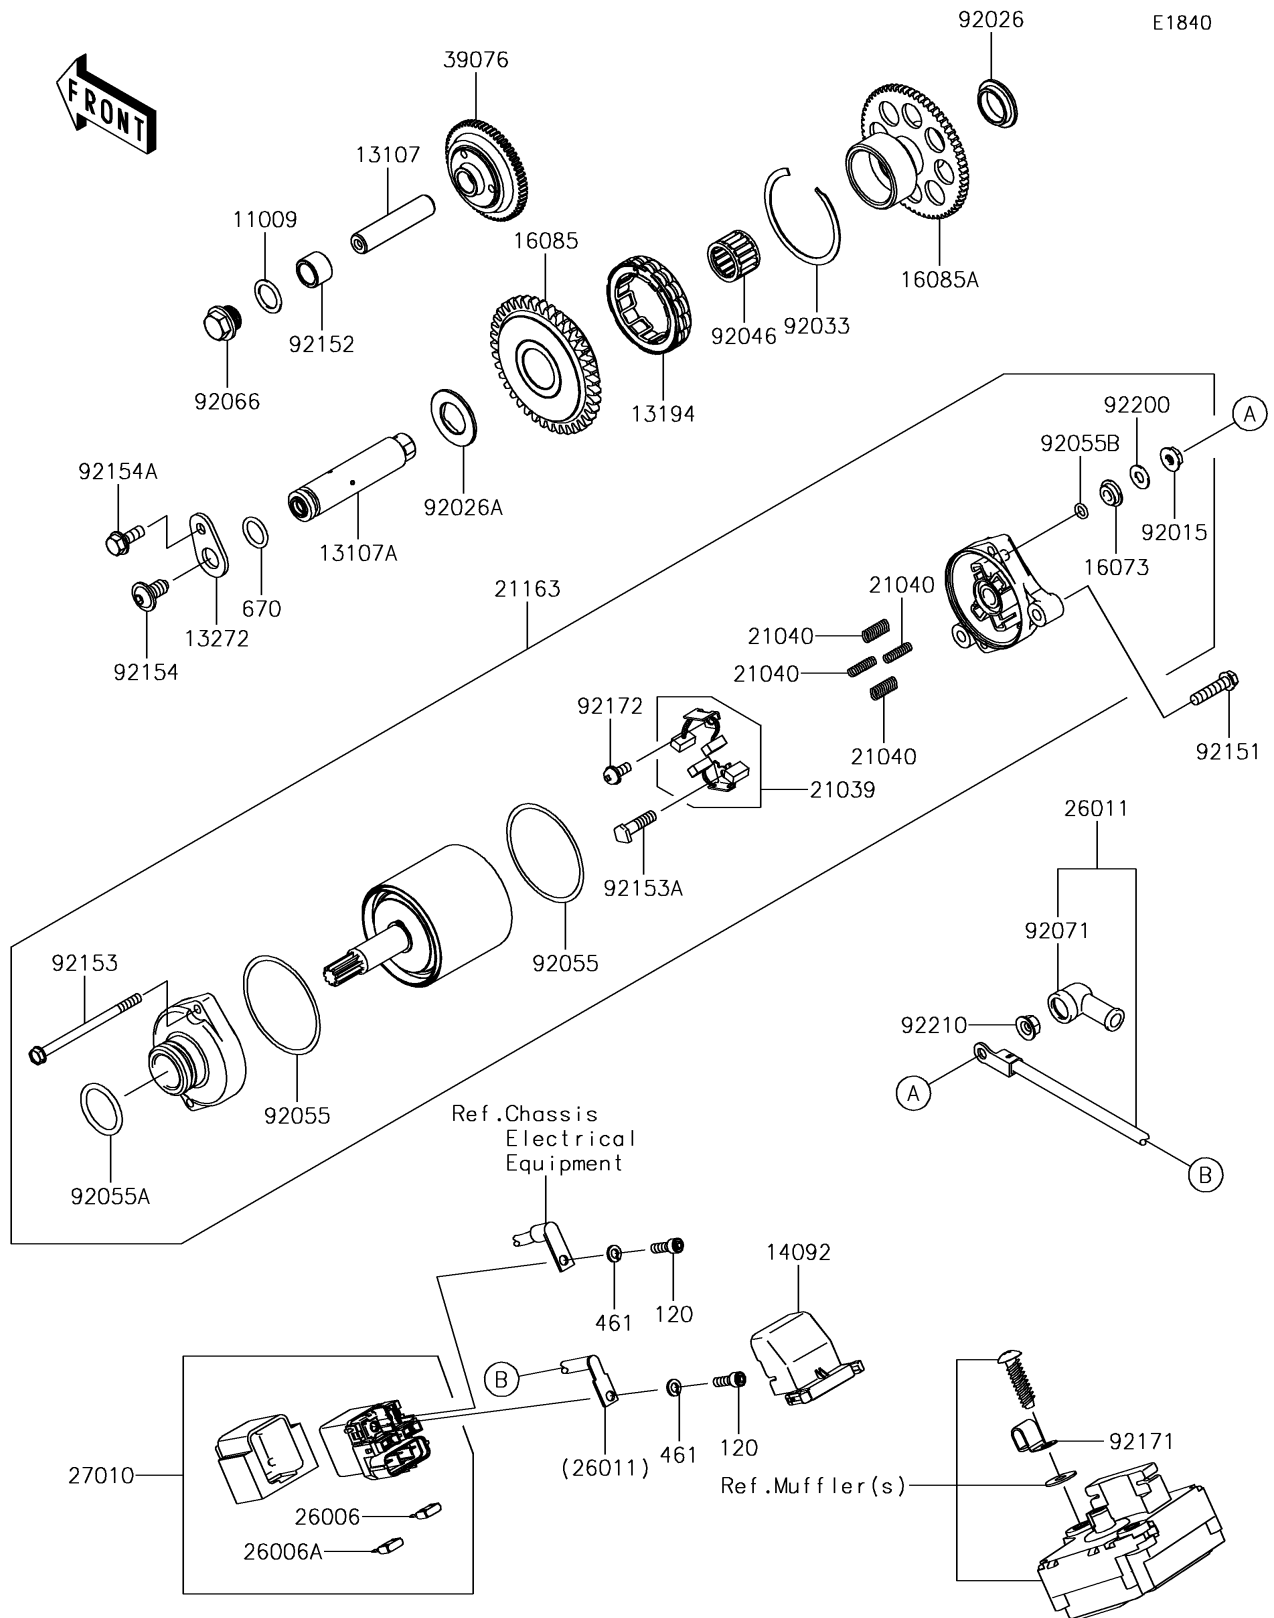

2018 NINJA[®] ZX[™]-10RR

PARTS DIAGRAM

Starter Motor

2018 NINJA® ZX™ -10RR

PARTS LIST

Starter Motor

ITEM NAME

PART NUMBER

QUANTITY
