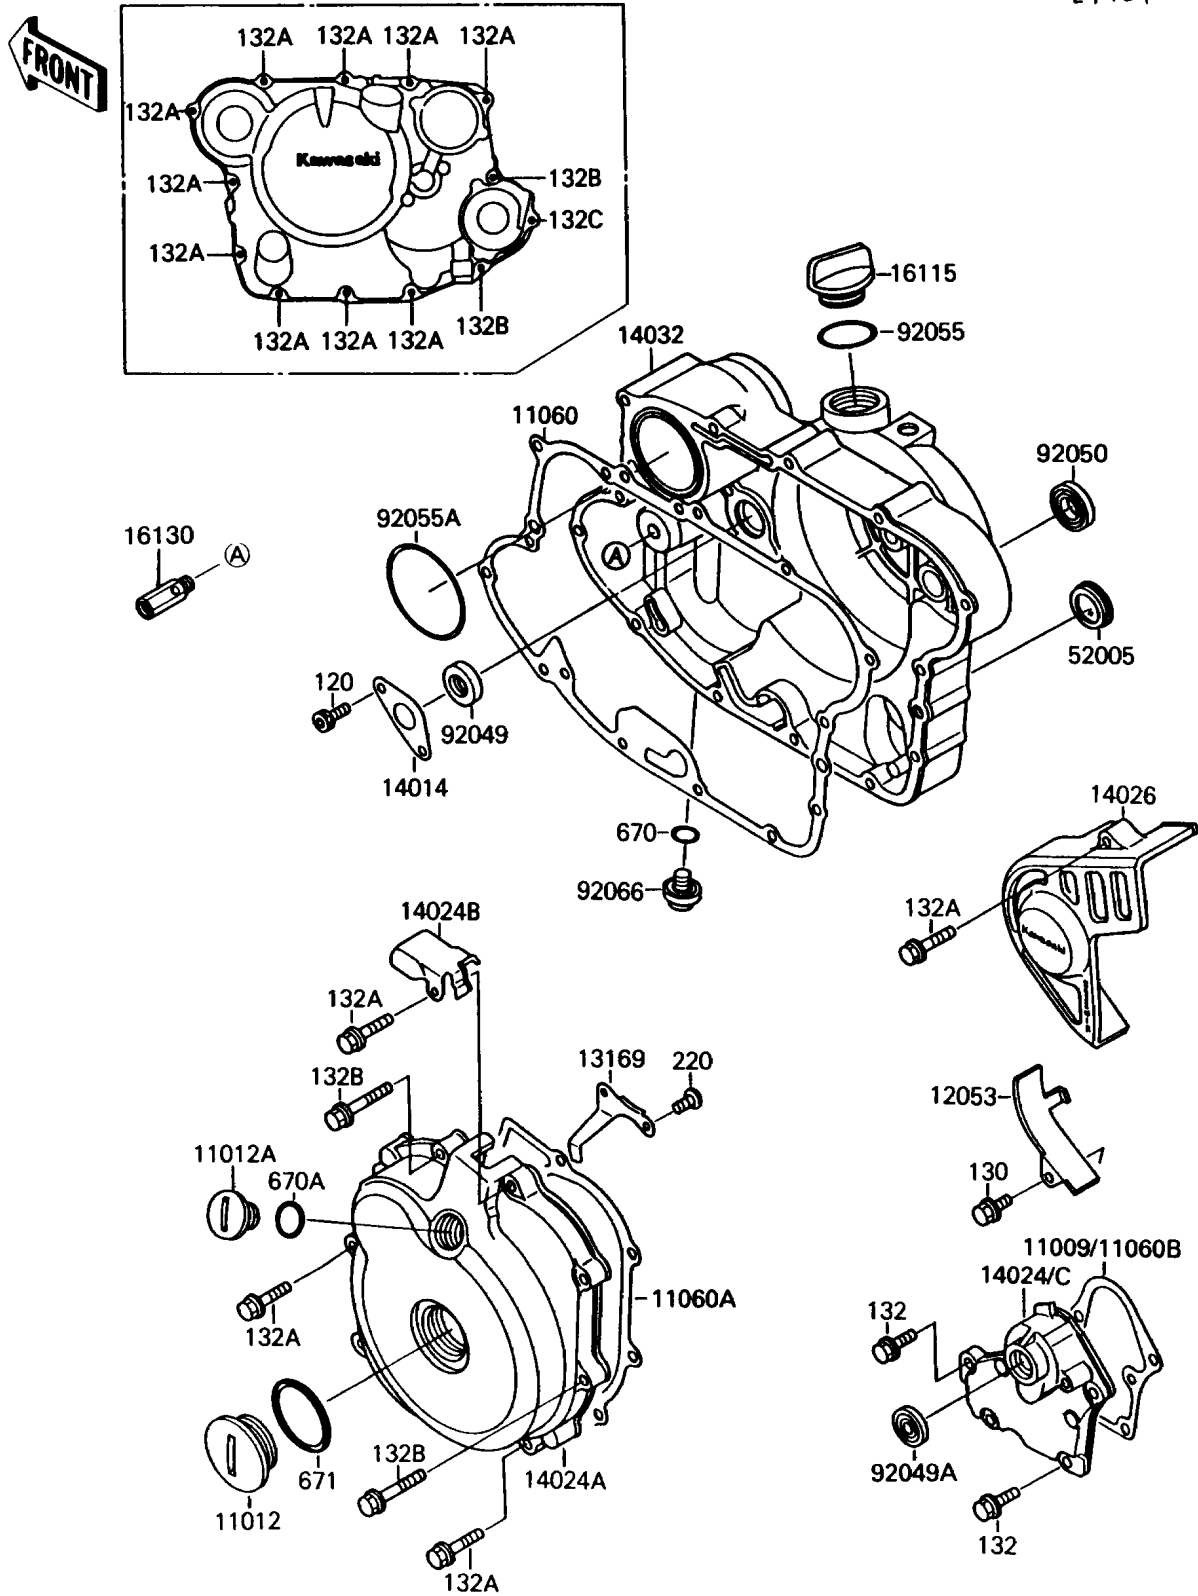

1990 Mojave 250

PARTS DIAGRAM

Engine Cover

Kawasaki

Let the Good Times Roll®

E1431

1990 Mojave 250

PARTS LIST

Engine Cover

ITEM NAME

PART NUMBER

QUANTITY
