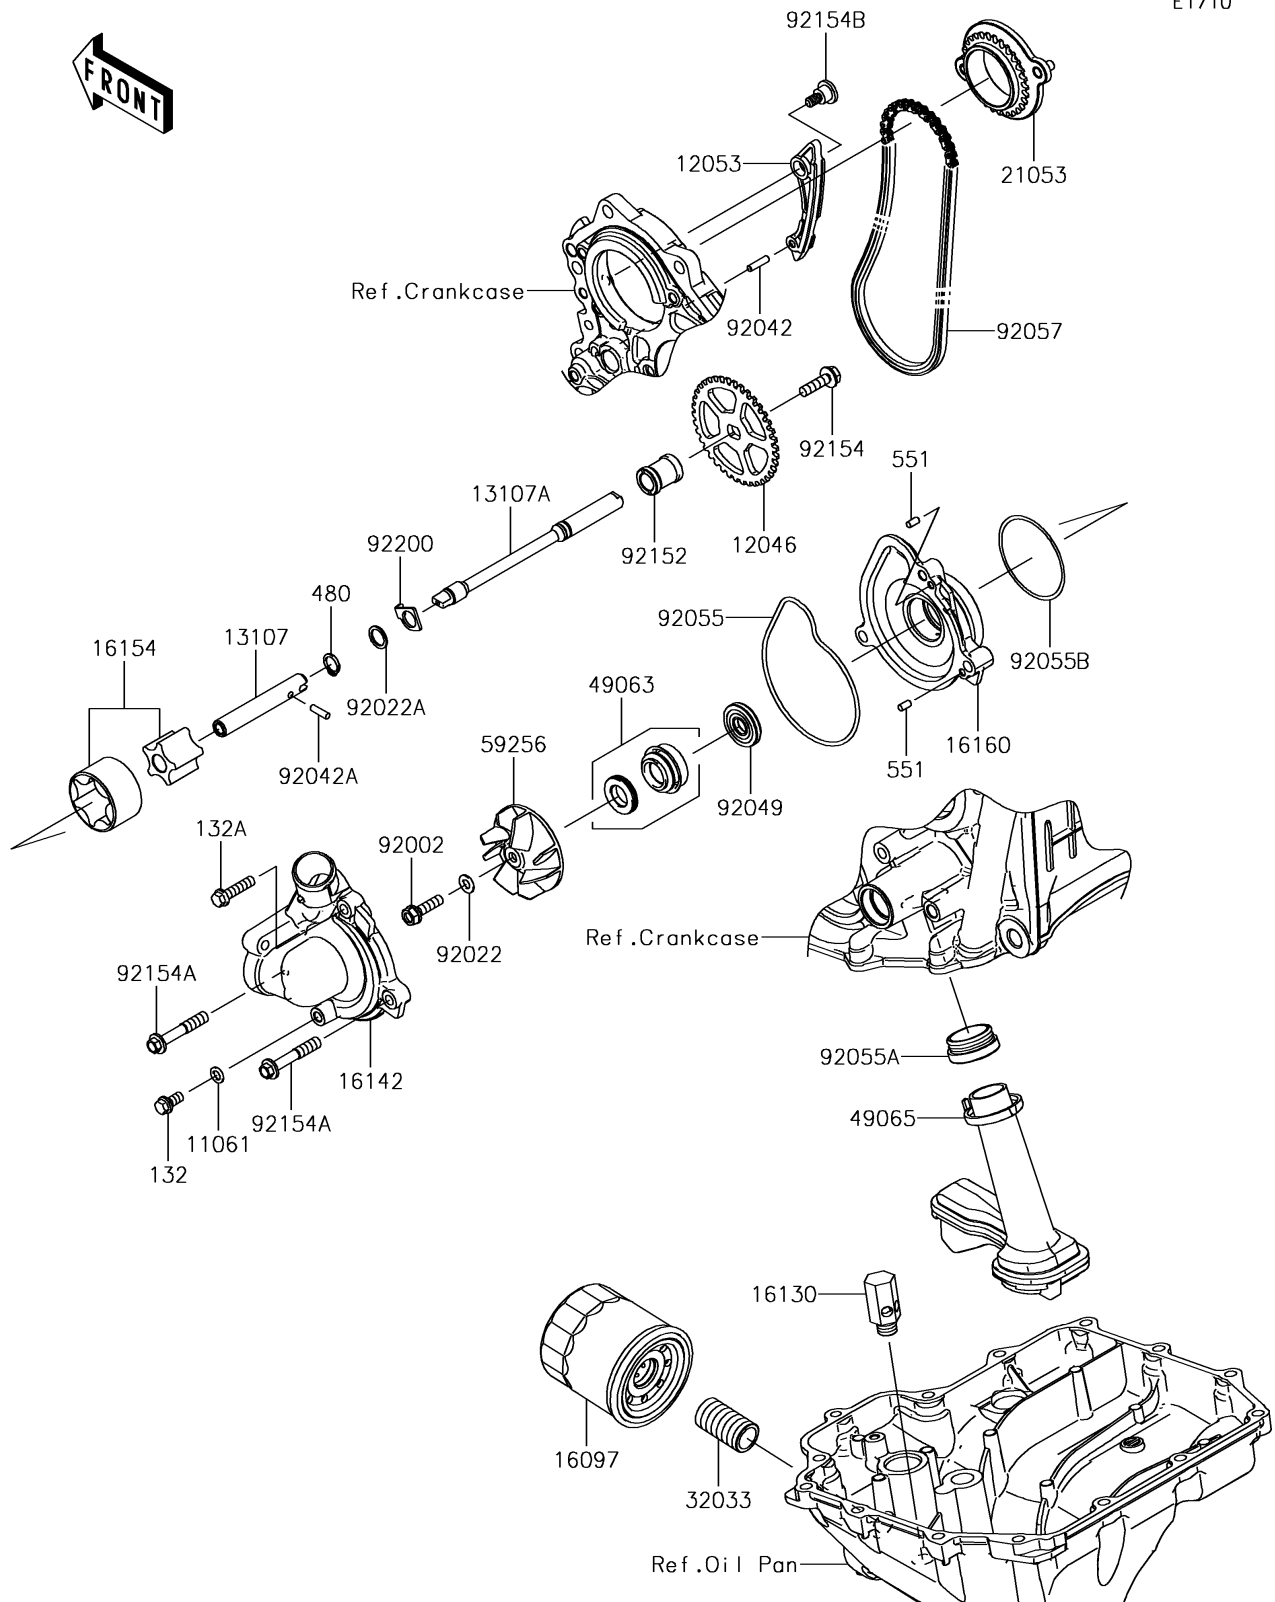

2018 NINJA® ZX™-10RR

PARTS DIAGRAM

Oil Pump/Oil Filter

E1710

2018 NINJA® ZX™ -10RR

PARTS LIST

Oil Pump/Oil Filter

ITEM NAME

PART NUMBER

QUANTITY
