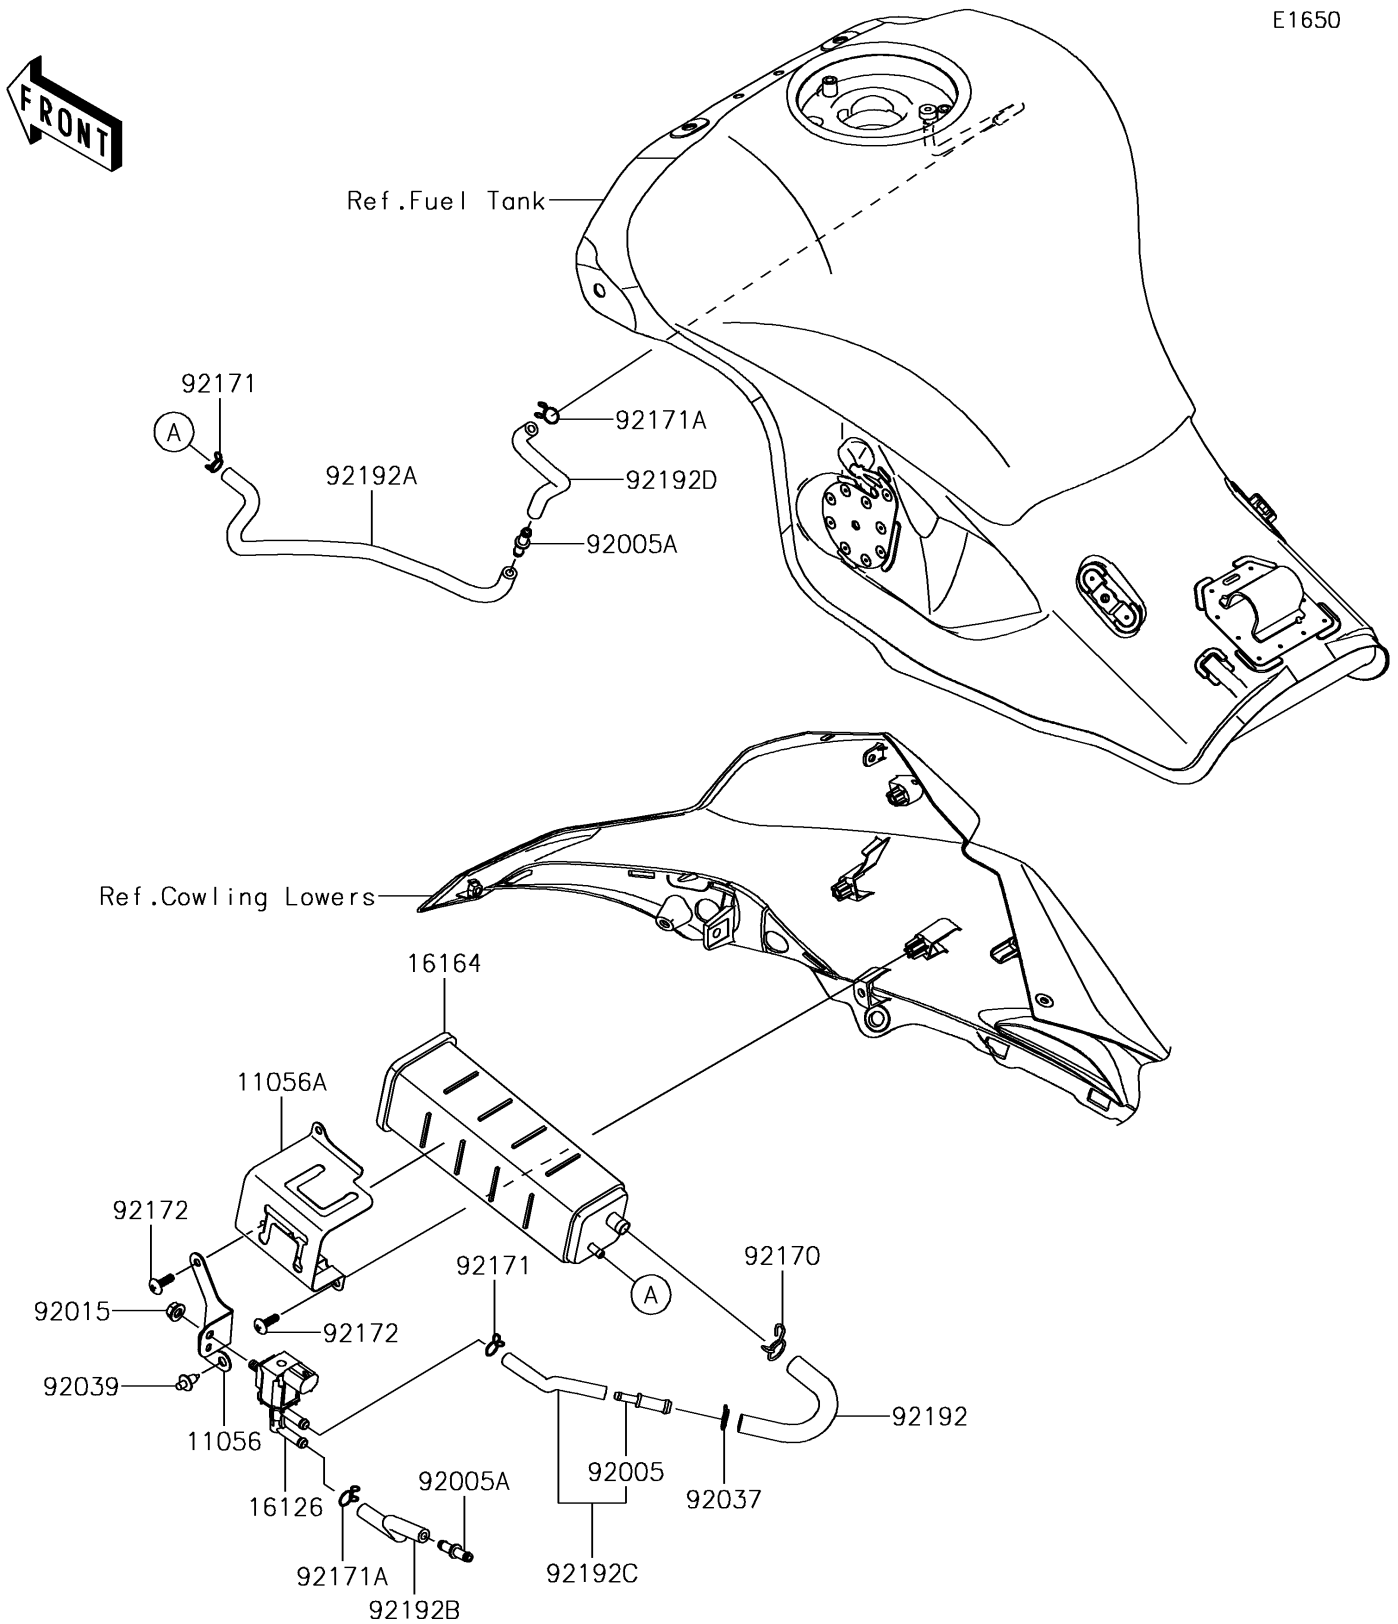

2017 Ninja ZX-10RR

PARTS DIAGRAM

Fuel Evaporative System(CA)

E1650

2017 Ninja ZX-10RR

PARTS LIST

Fuel Evaporative System(CA)

ITEM NAME

PART NUMBER

QUANTITY
