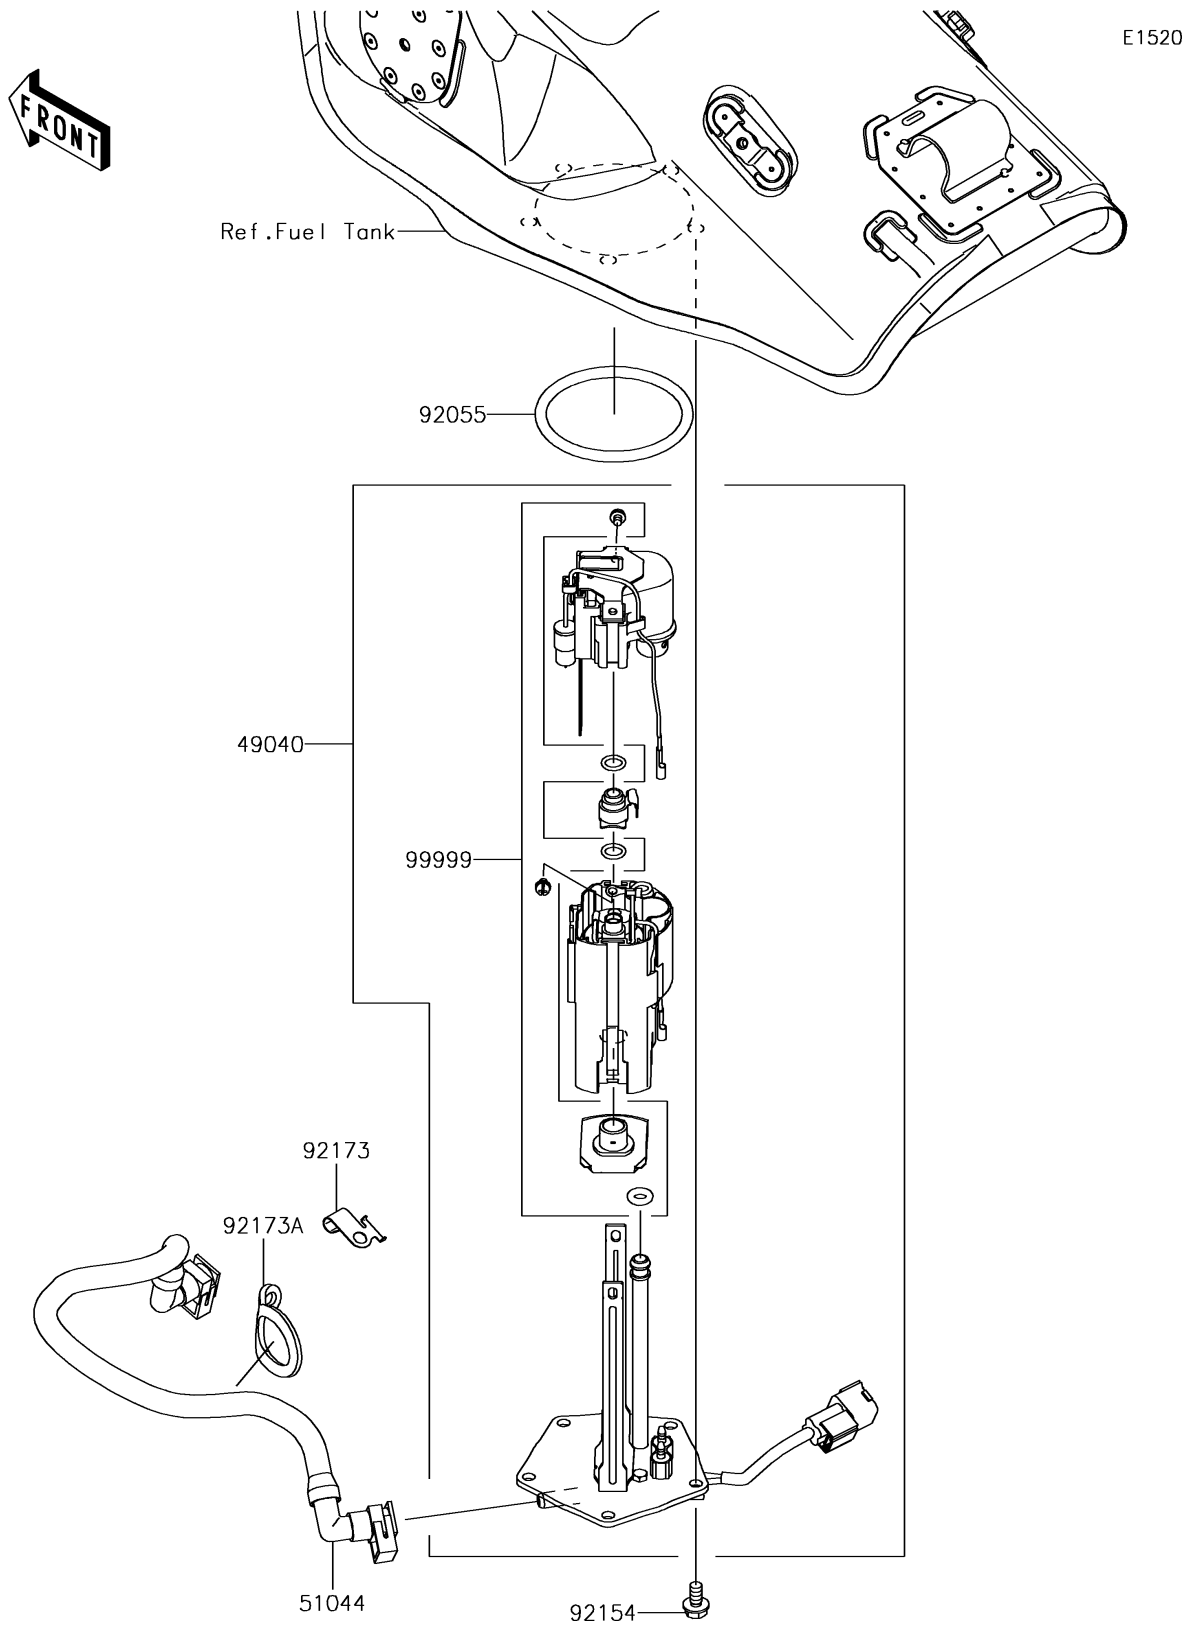

2018 NINJA[®] ZX[™]-10RR

PARTS DIAGRAM

Fuel Pump

2018 NINJA® ZX™-10RR

PARTS LIST

Fuel Pump

ITEM NAME	PART NUMBER	QUANTITY
PUMP-FUEL (Ref # 49040)	49040-0750	1
TUBE-ASSY,FUEL (Ref # 51044)	51044-0858	1
RING-O,70.6X5.7 (Ref # 92055)	92055-0210	1
BOLT,FLANGED,6X12 (Ref # 92154)	92154-1848	5
CLAMP (Ref # 92173)	92173-0831	1
CLAMP (Ref # 92173A)	92173-0832	1
KIT,FUEL FILTER (Ref # 99999)	99999-0521	1