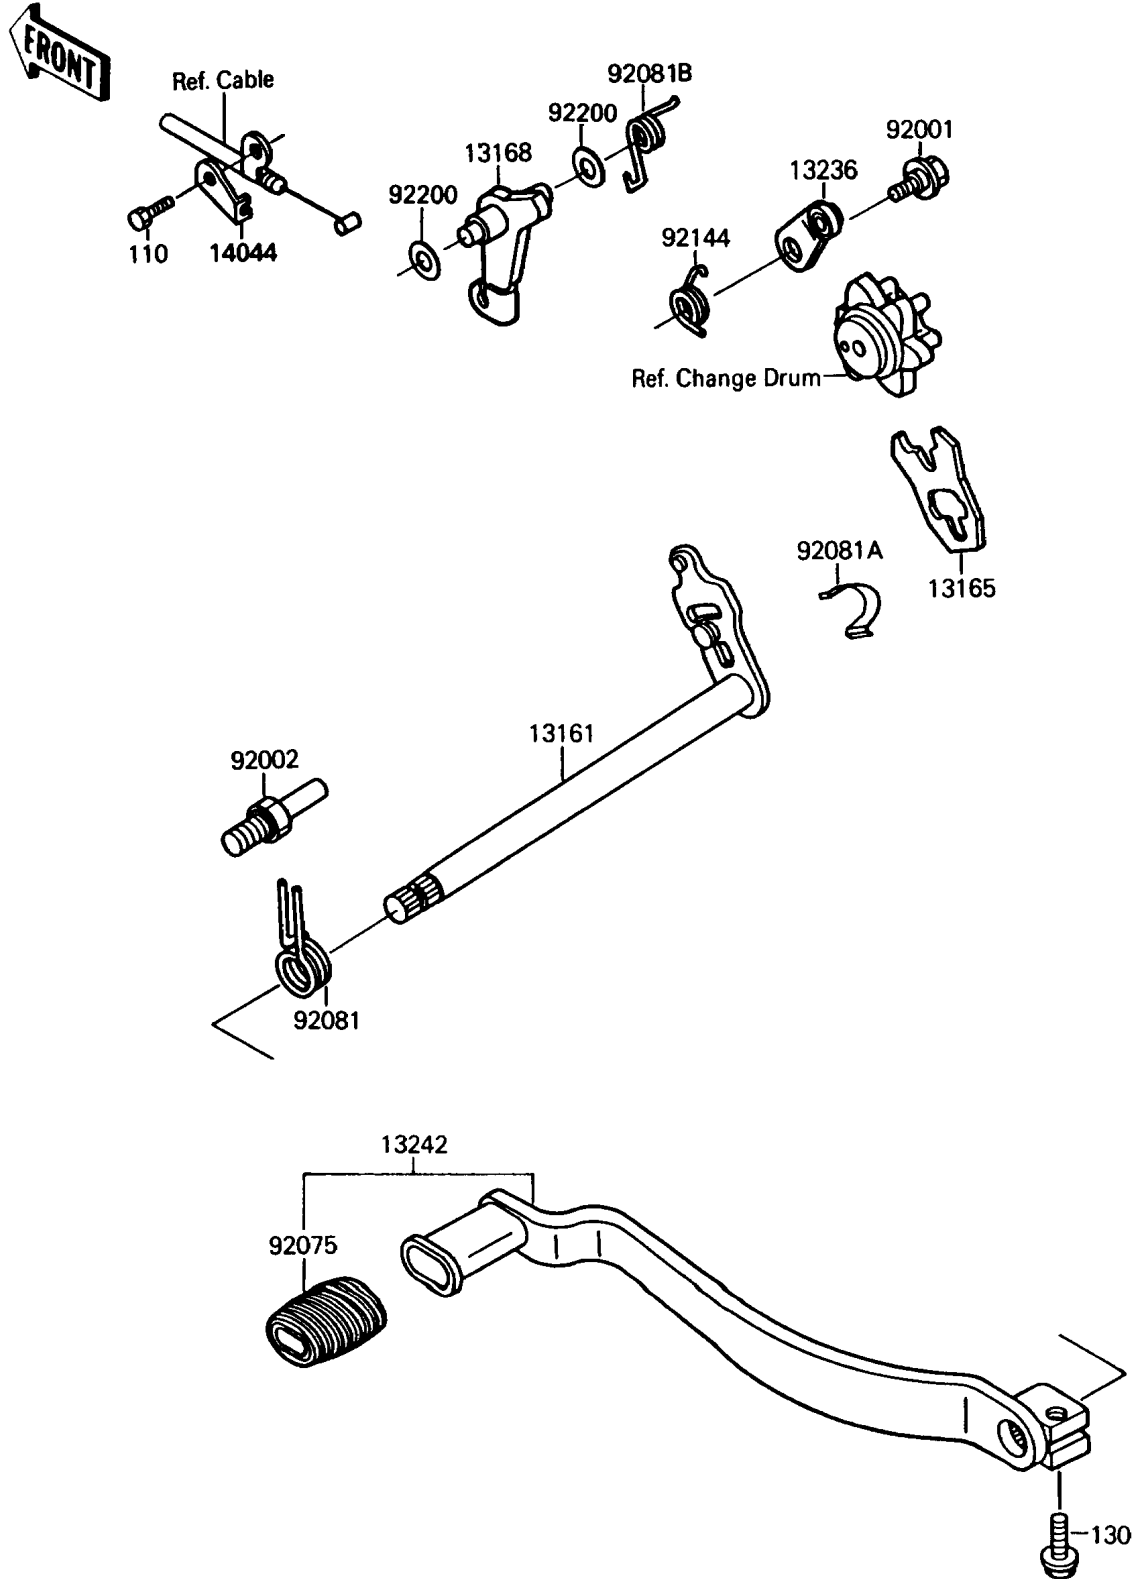

1991 Mojave 250

PARTS DIAGRAM

Gear Change Mechanism

E1370

1991 Mojave 250

PARTS LIST

Gear Change Mechanism

ITEM NAME

PART NUMBER

QUANTITY
