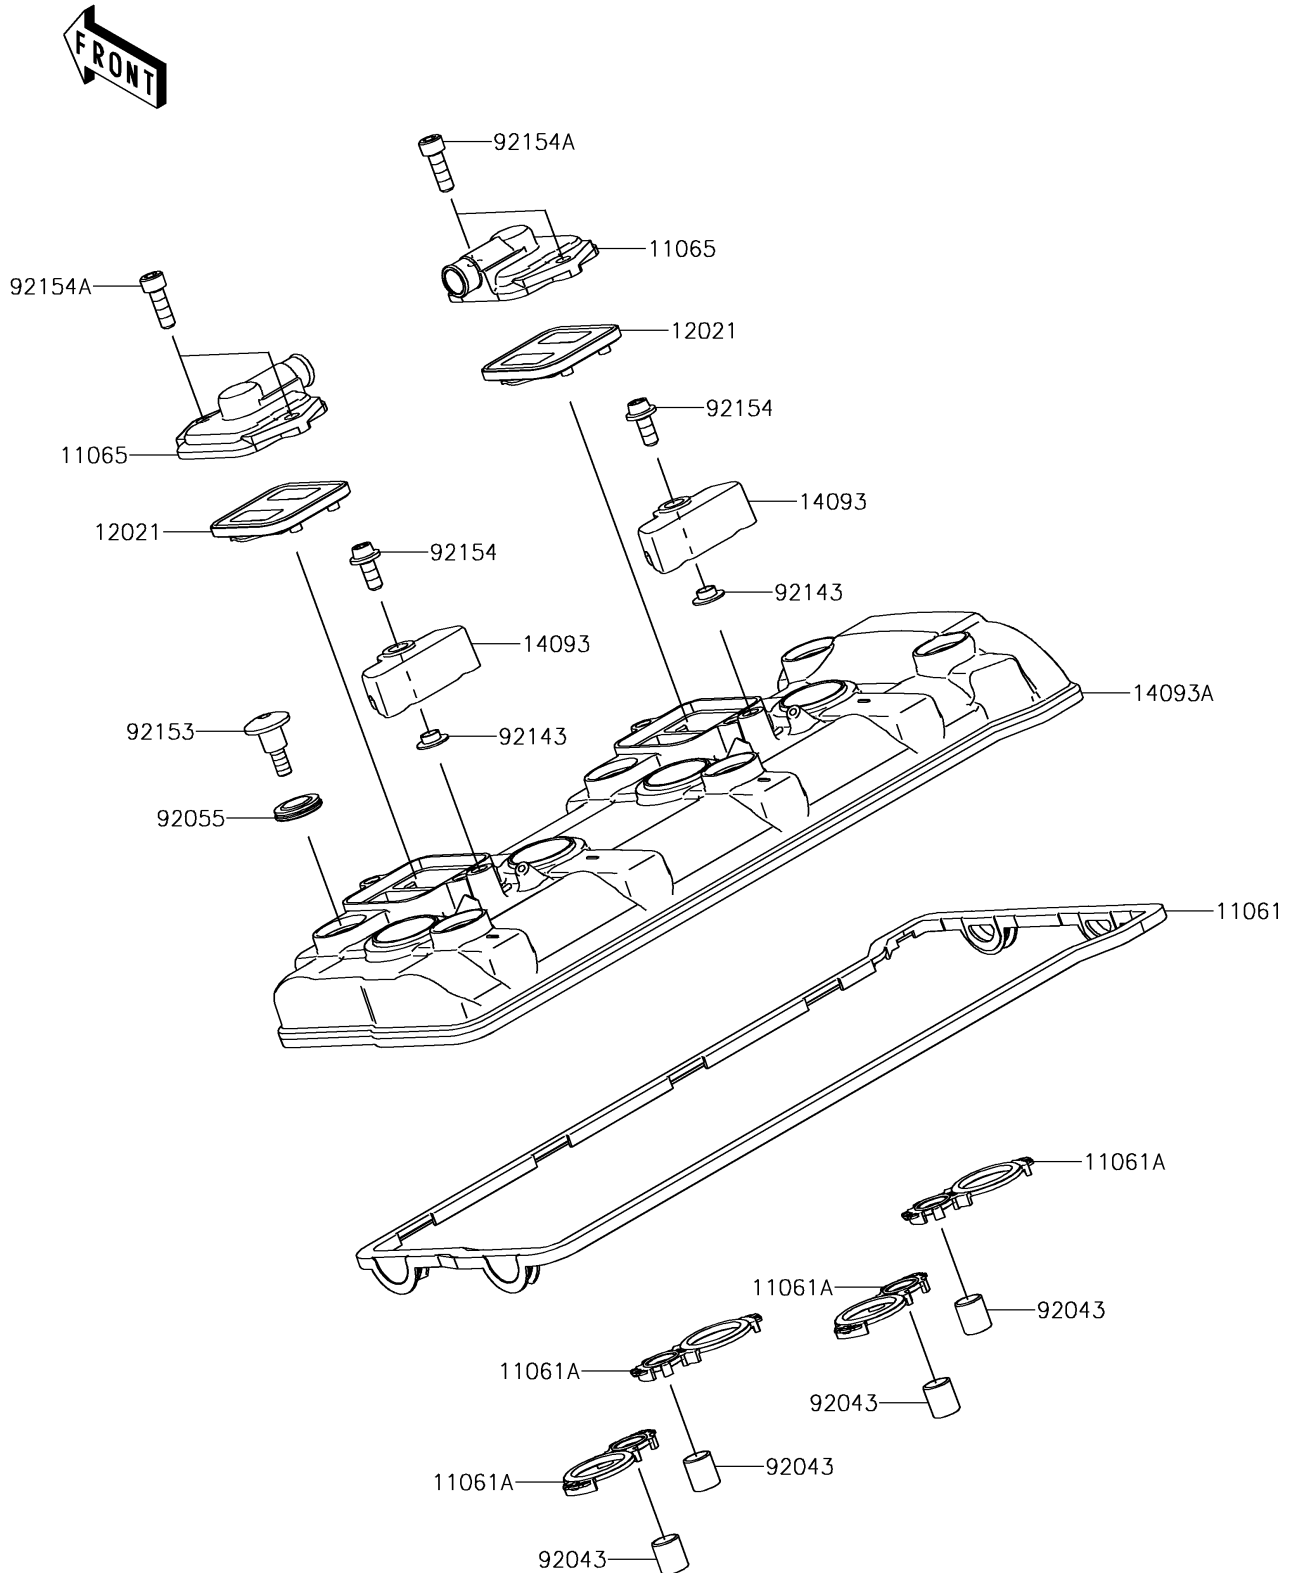

2018 NINJA® ZX™-10RR

PARTS DIAGRAM Cylinder Head Cover

E1112

2018 NINJA® ZX™-10RR

PARTS LIST

Cylinder Head Cover

ITEM NAME

PART NUMBER

QUANTITY
