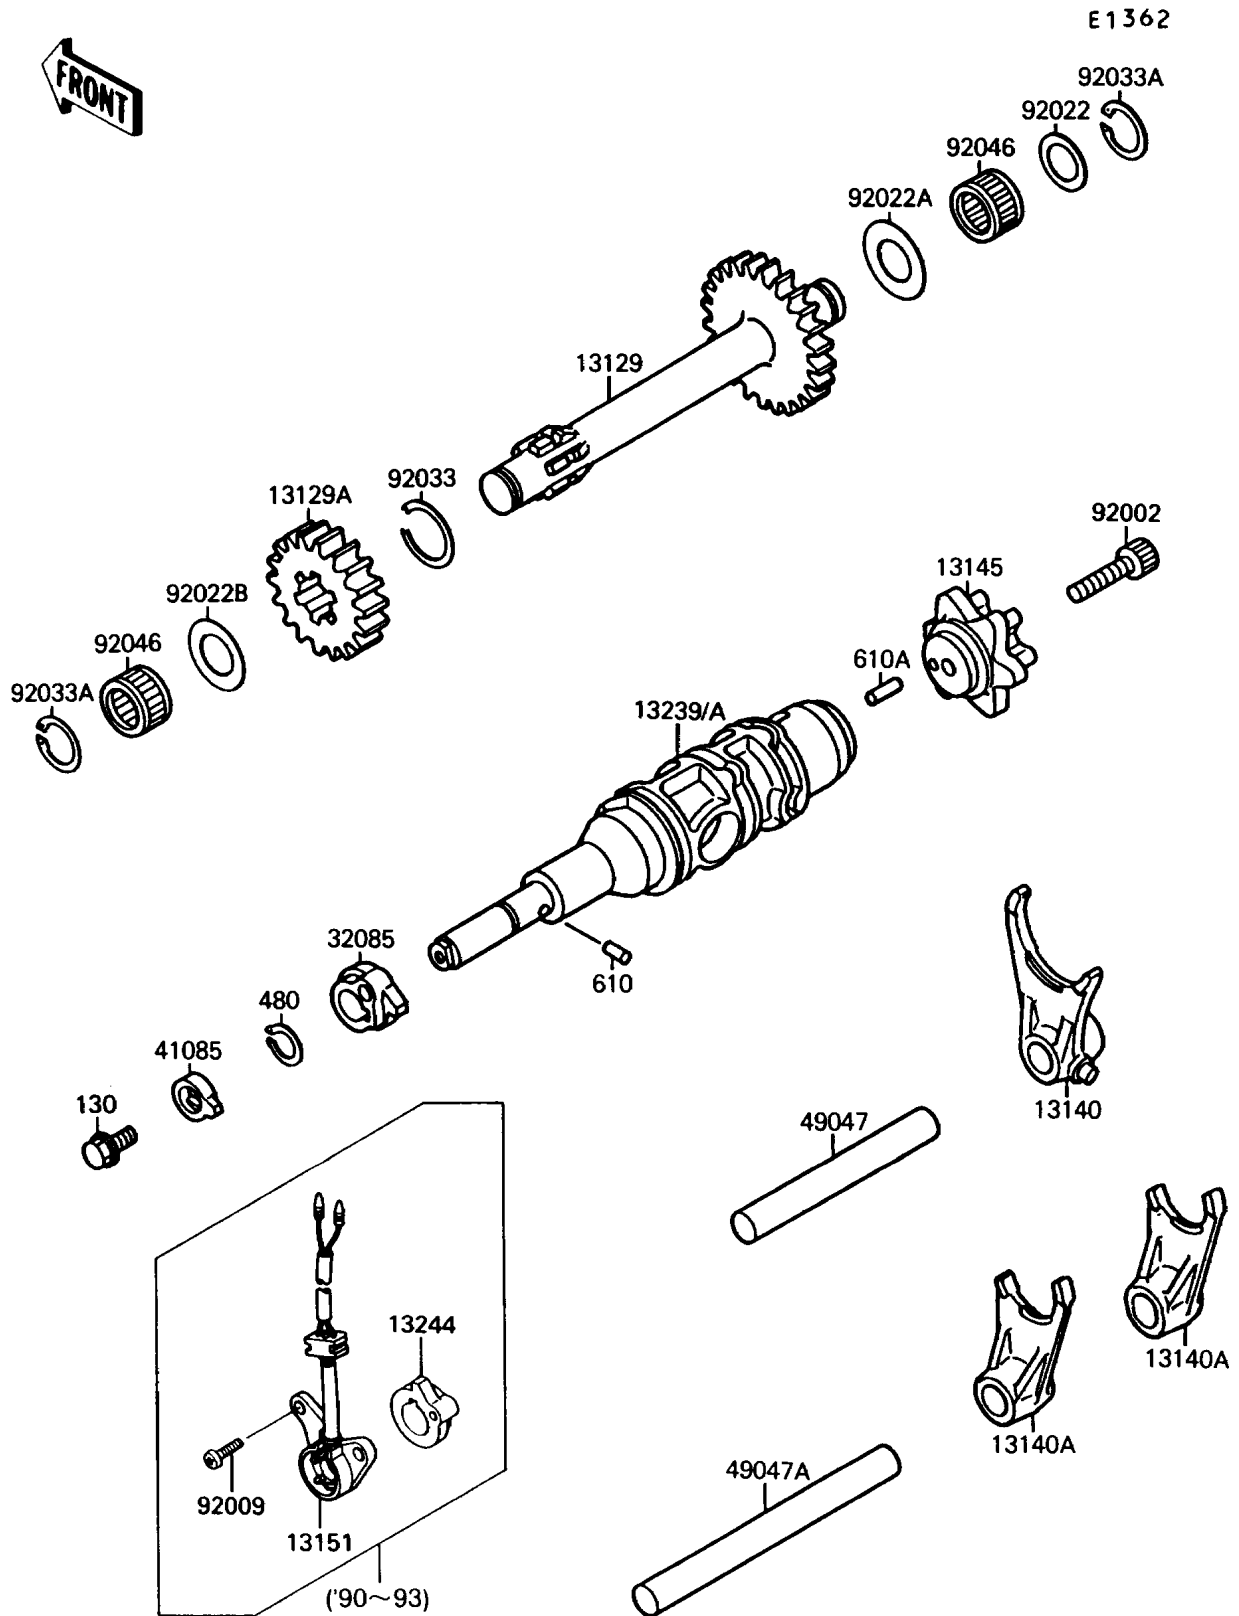

1990 Mojave 250

PARTS DIAGRAM

Change Drum/Shift Fork

1990 Mojave 250

PARTS LIST

Change Drum/Shift Fork

ITEM NAME

PART NUMBER

QUANTITY
