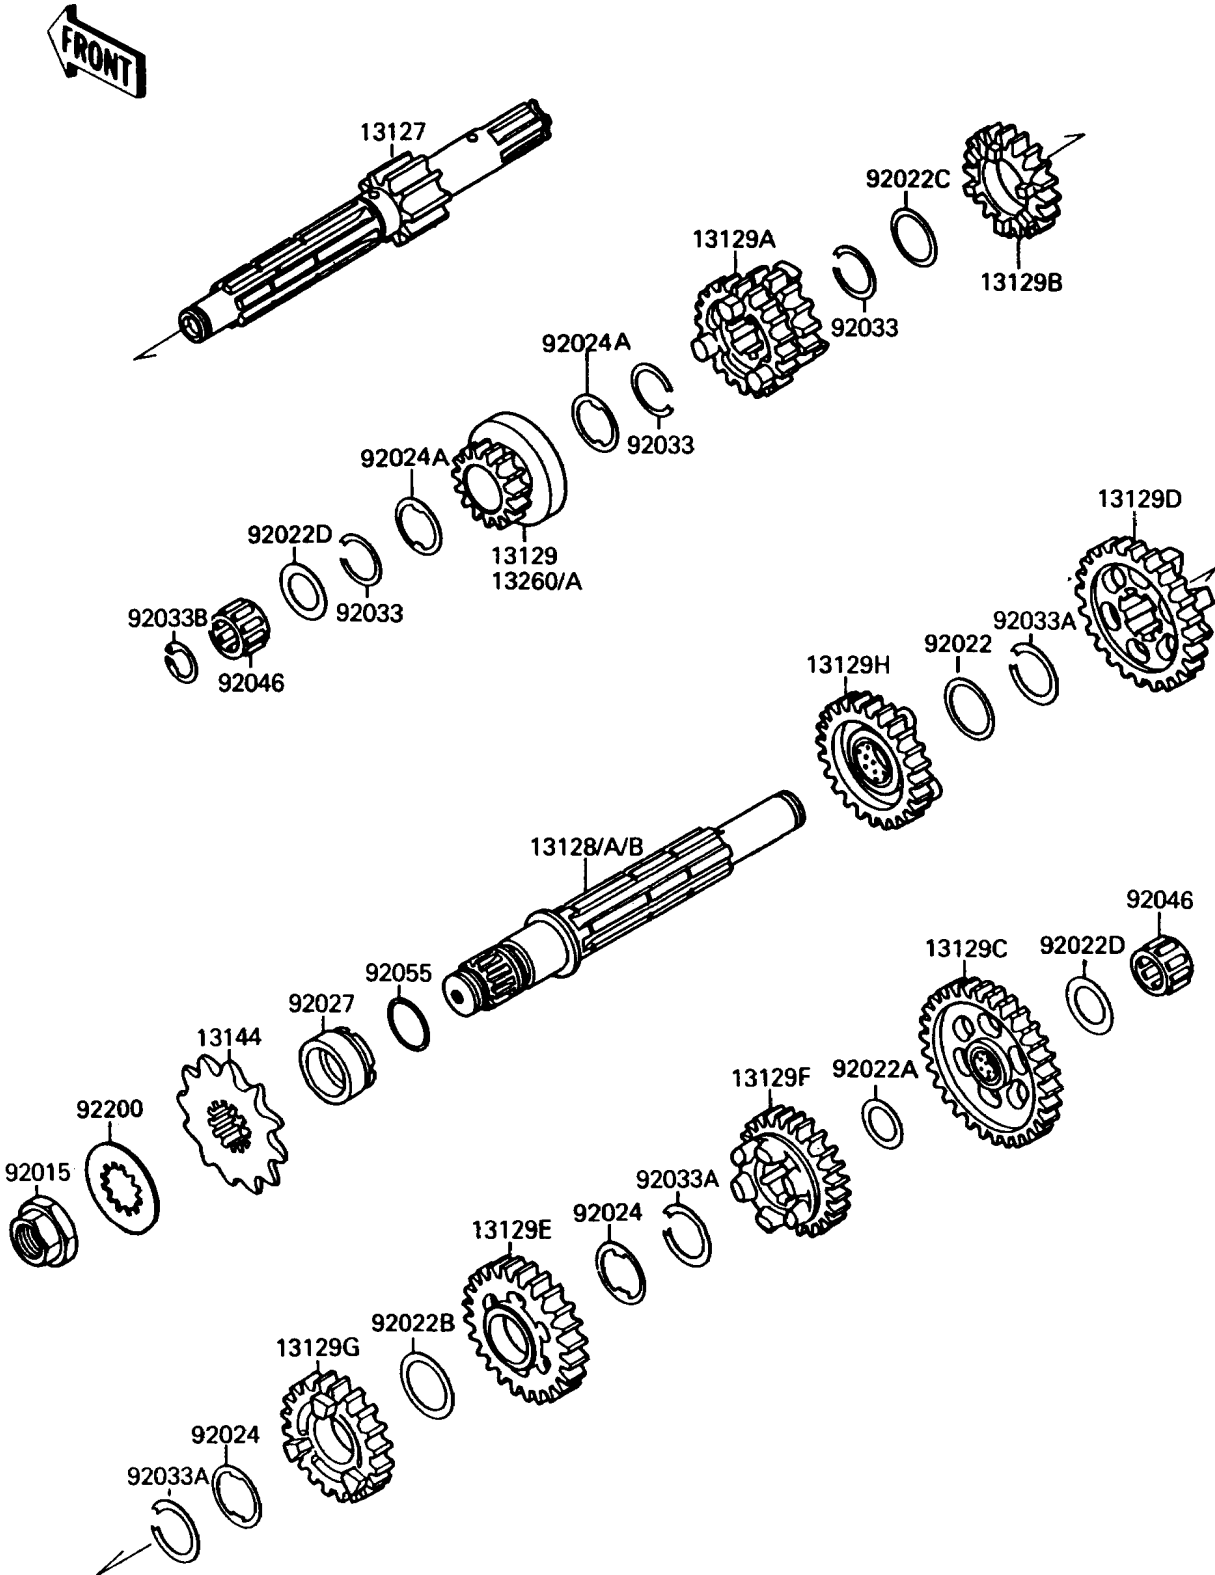

1990 Mojave 250

PARTS DIAGRAM

Transmission

E1361

1990 Mojave 250

PARTS LIST

Transmission

Kawasaki

Let the Good Times Roll®

ITEM NAME

PART NUMBER

QUANTITY
