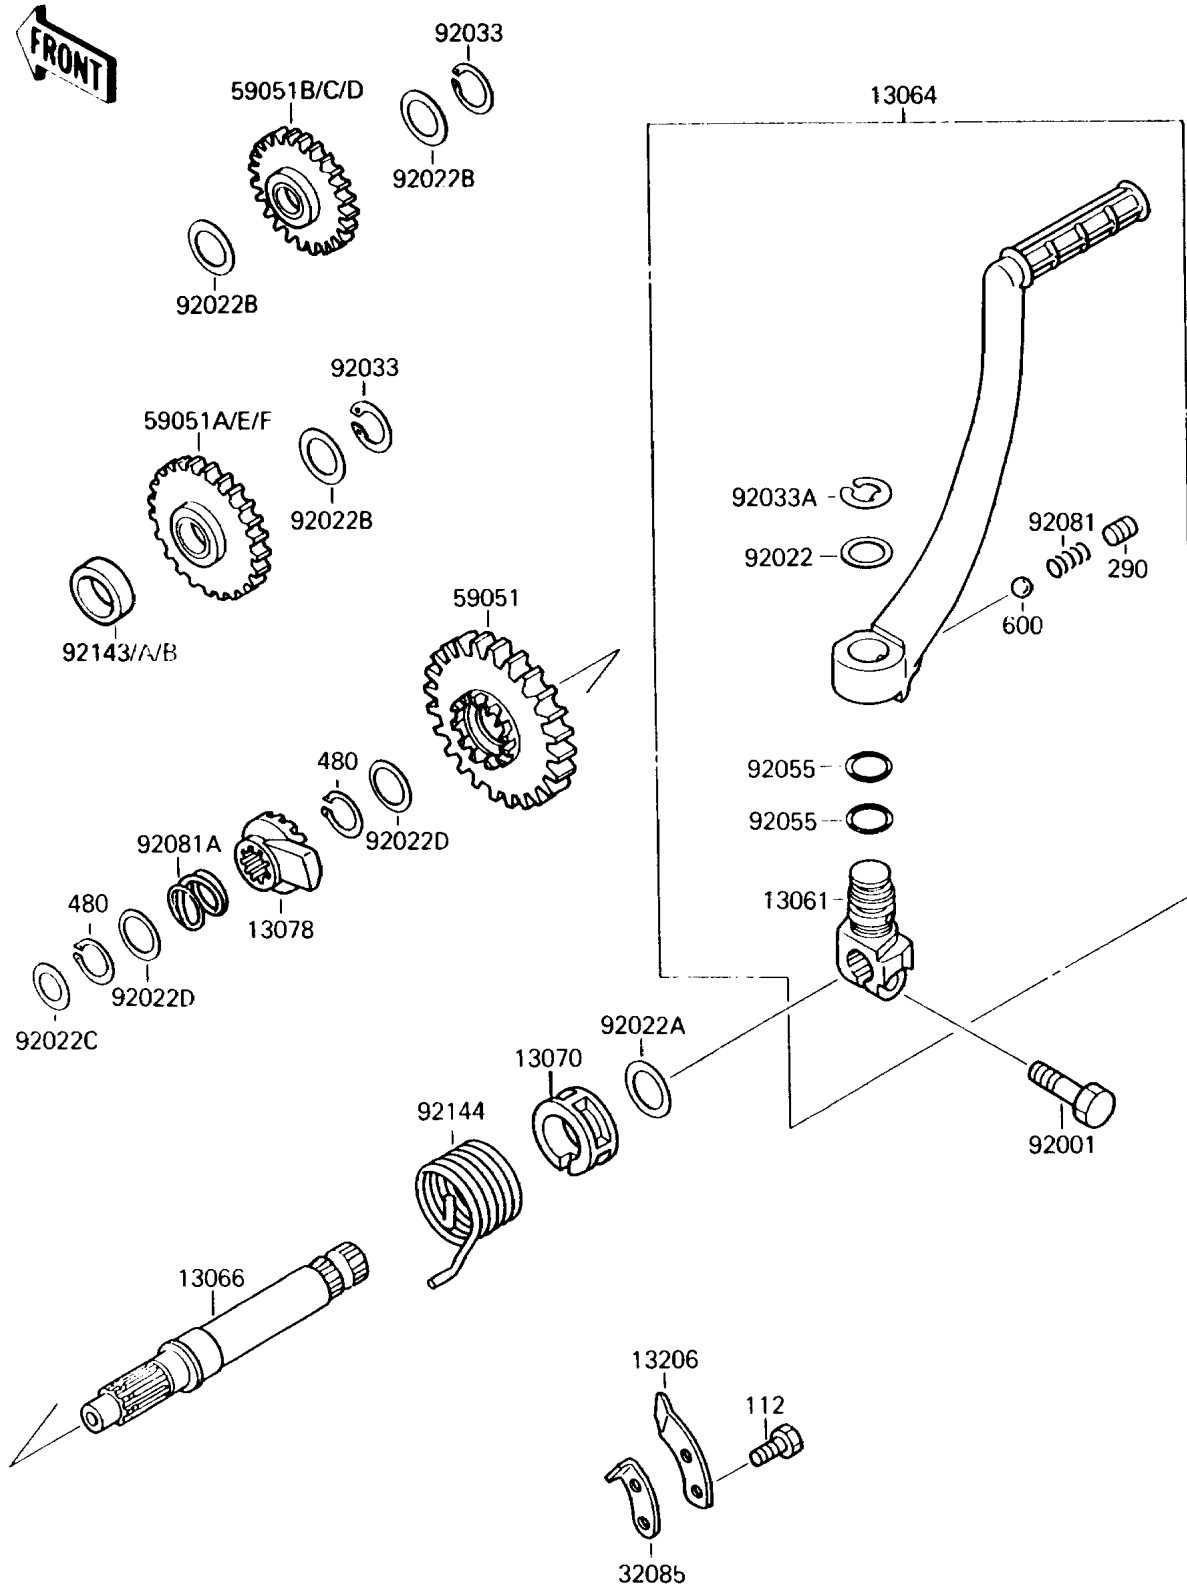

1991 Mojave 250

PARTS DIAGRAM

Kickstarter Mechanism

E1340

1991 Mojave 250

PARTS LIST

Kickstarter Mechanism

ITEM NAME

PART NUMBER

QUANTITY
