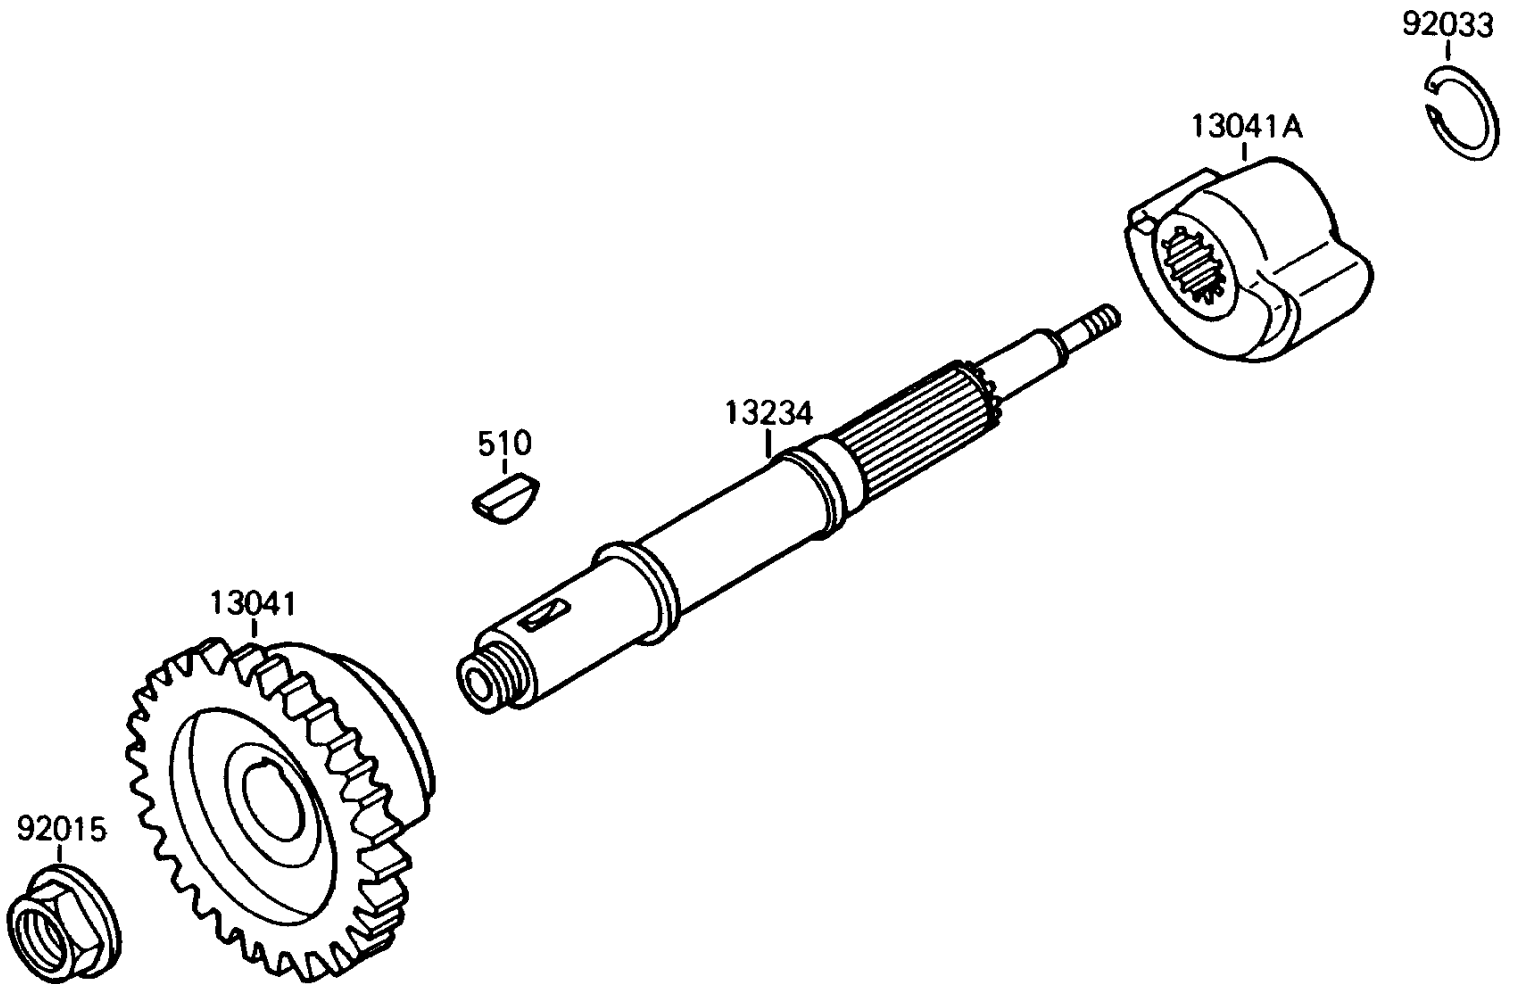

1993 Mojave 250

PARTS DIAGRAM

Balancer

E1323

1993 Mojave 250

PARTS LIST

Balancer

ITEM NAME	PART NUMBER	QUANTITY
BALANCER,LH (Ref # 13041)	13041-1073	1
BALANCER,RH (Ref # 13041A)	13041-1074	1
SHAFT-COMP (Ref # 13234)	13234-1066	1
NUT,16MM (Ref # 92015)	92015-1465	1
RING-SNAP,18MM (Ref # 92033)	92033-029	1
KEY-WOODRUFF (Ref # 510)	510A5100	1