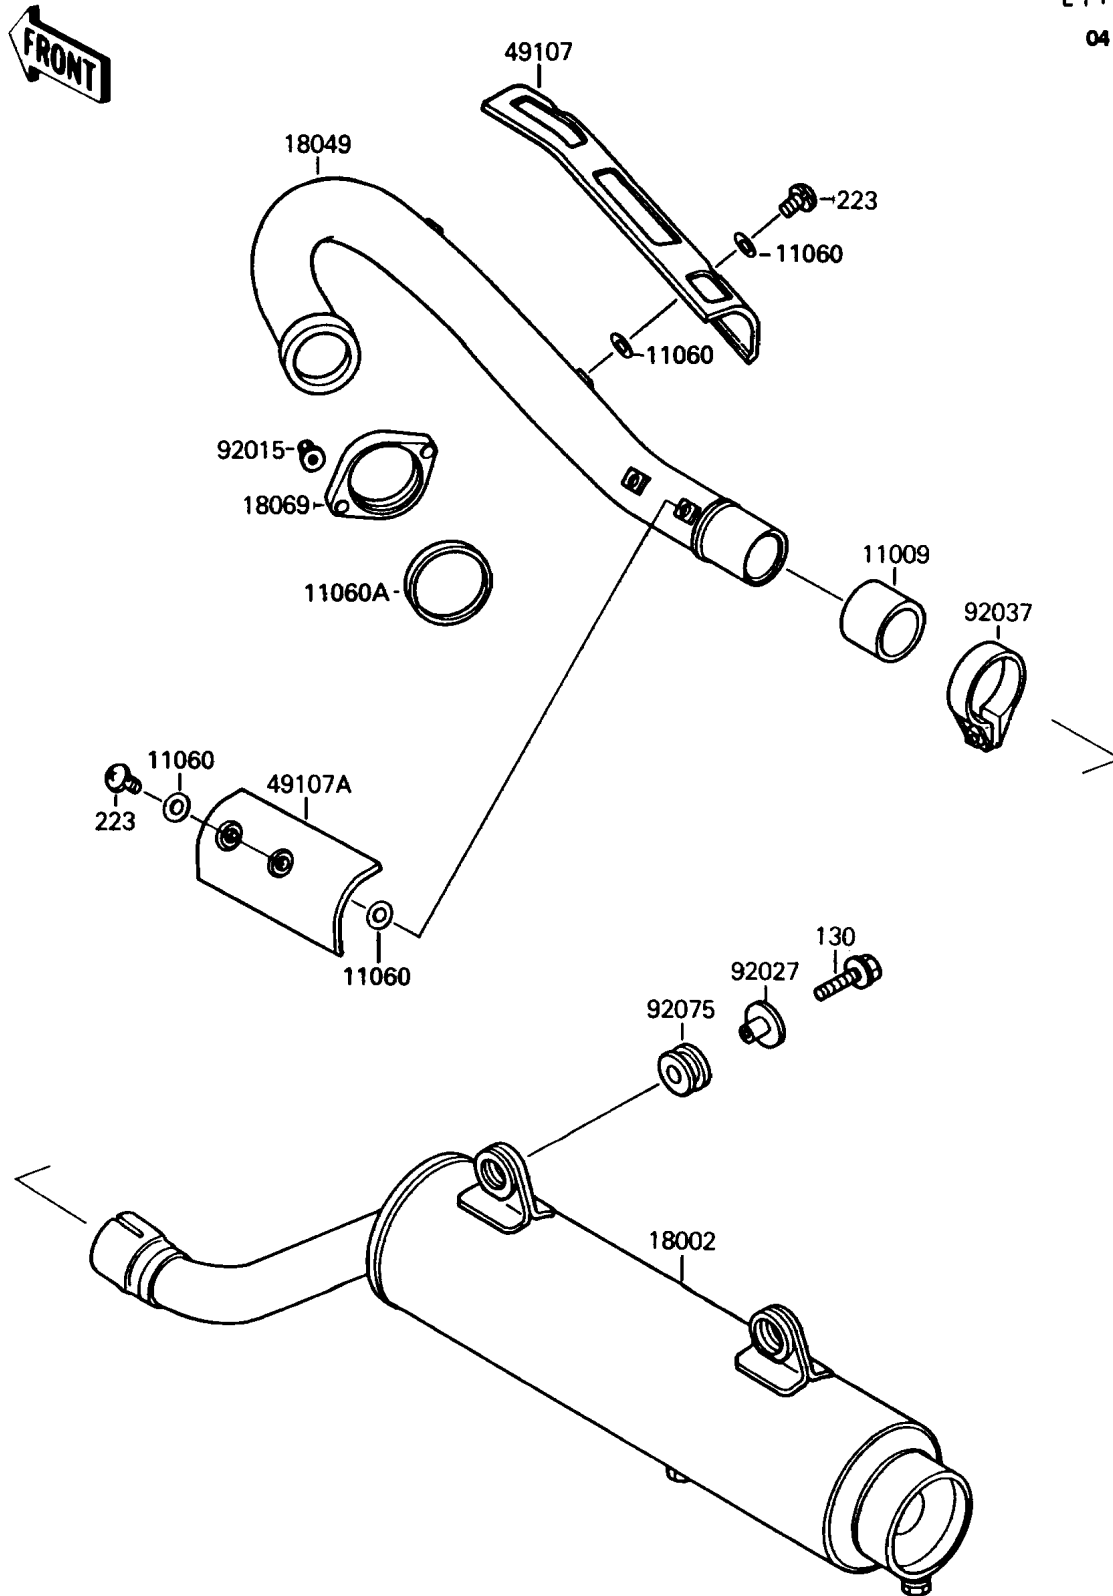

## PARTS DIAGRAM

# 1989 Mojave 250

## PARTS LIST

### Muffler

ITEM NAME	PART NUMBER	QUANTITY
GASKET,EXHAUST PIPE CONNECTING (Ref # 11009)	11009-1667	1
GASKET,6.2X11.5X1.5 (Ref # 11060)	11060-1109	8
GASKET,EXHAUST PIPE (Ref # 11060A)	11060-1126	1
BODY-COMP-MUFFLER (Ref # 18002)	18002-1678	1
PIPE-EXHAUST (Ref # 18049)	18049-1381	1
HOLDER-EXHAUST PIPE (Ref # 18069)	18069-1058	1
COVER-EXHAUST PIPE,FR (Ref # 49107)	49107-1071	1
COVER-EXHAUST PIPE,RR (Ref # 49107A)	49107-1072	1
NUT (Ref # 92015)	92015-1331	2
COLLAR (Ref # 92027)	92027-1873	2
CLAMP,42MM,BLACK (Ref # 92037)	92037-1350	1
DAMPER (Ref # 92075)	92075-013	2
BOLT-FLANGED,8X30 (Ref # 130)	130J0830	2
SCREW-PAN-WS-CROS (Ref # 223)	223C0610	4