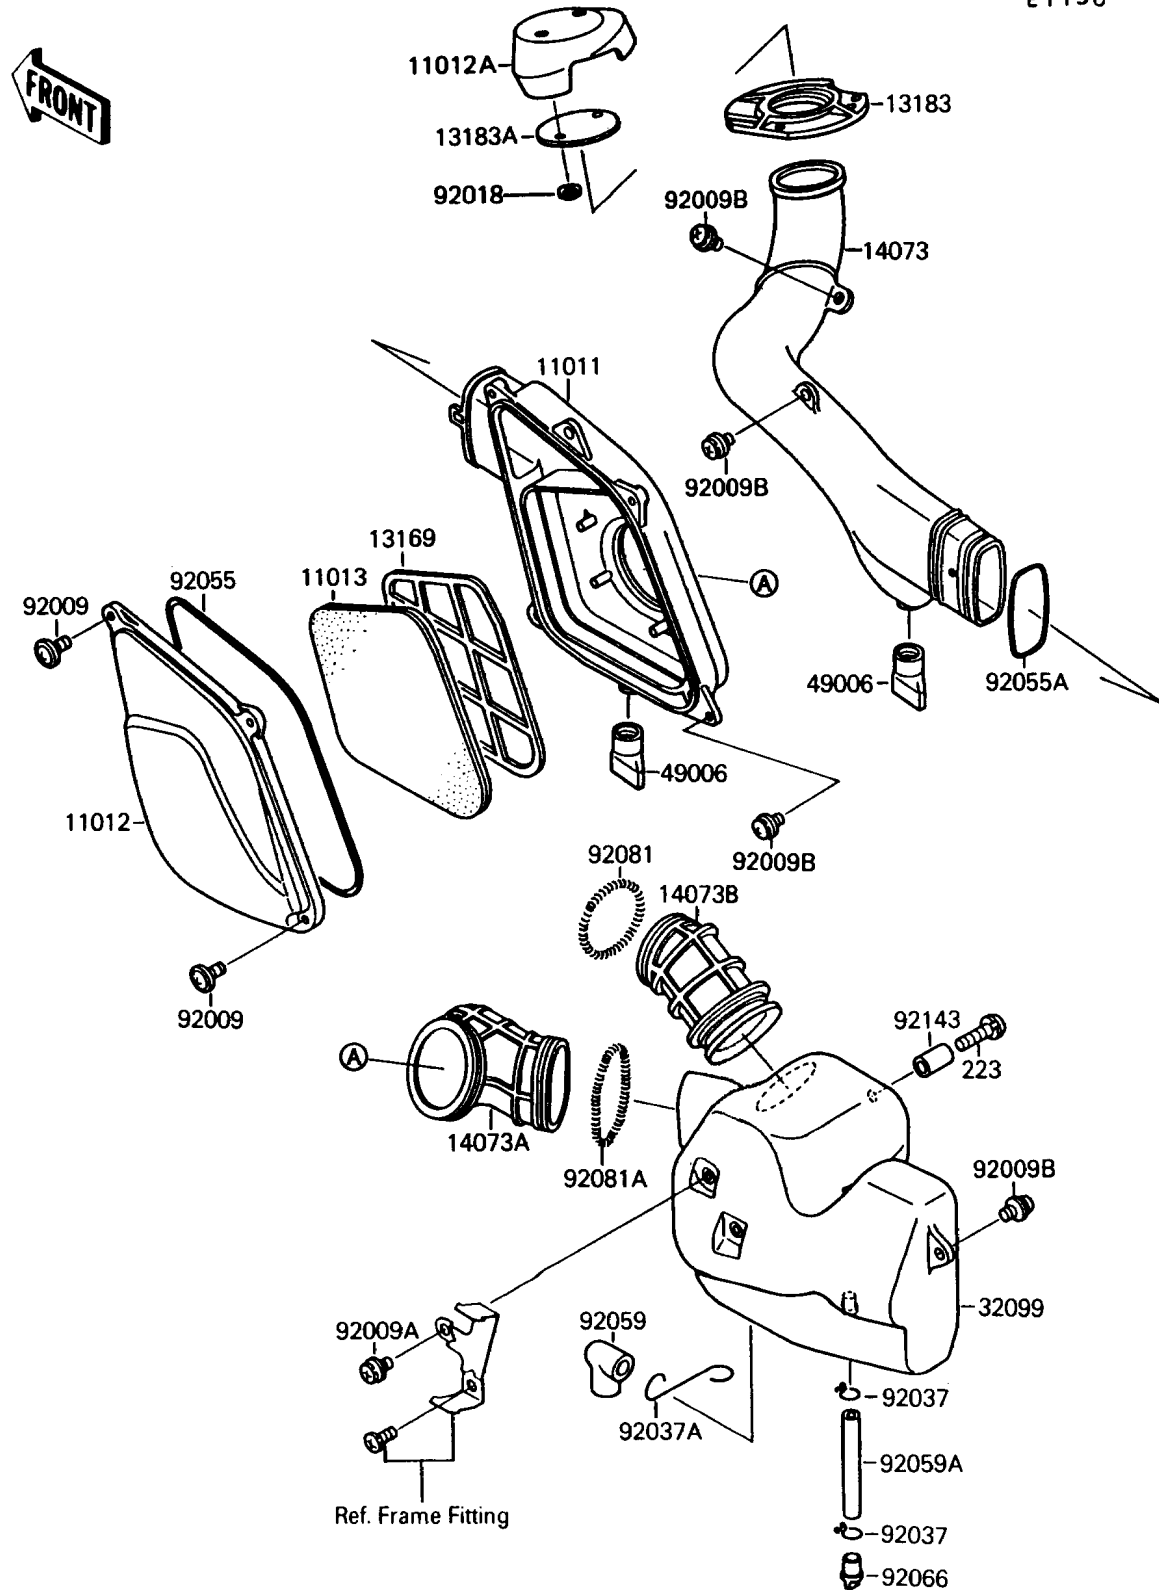

1992 Mojave 250

PARTS DIAGRAM

Air Filter

Kawasaki

Let the Good Times Roll®

E1130

1992 Mojave 250

PARTS LIST

Air Filter

ITEM NAME

PART NUMBER

QUANTITY
