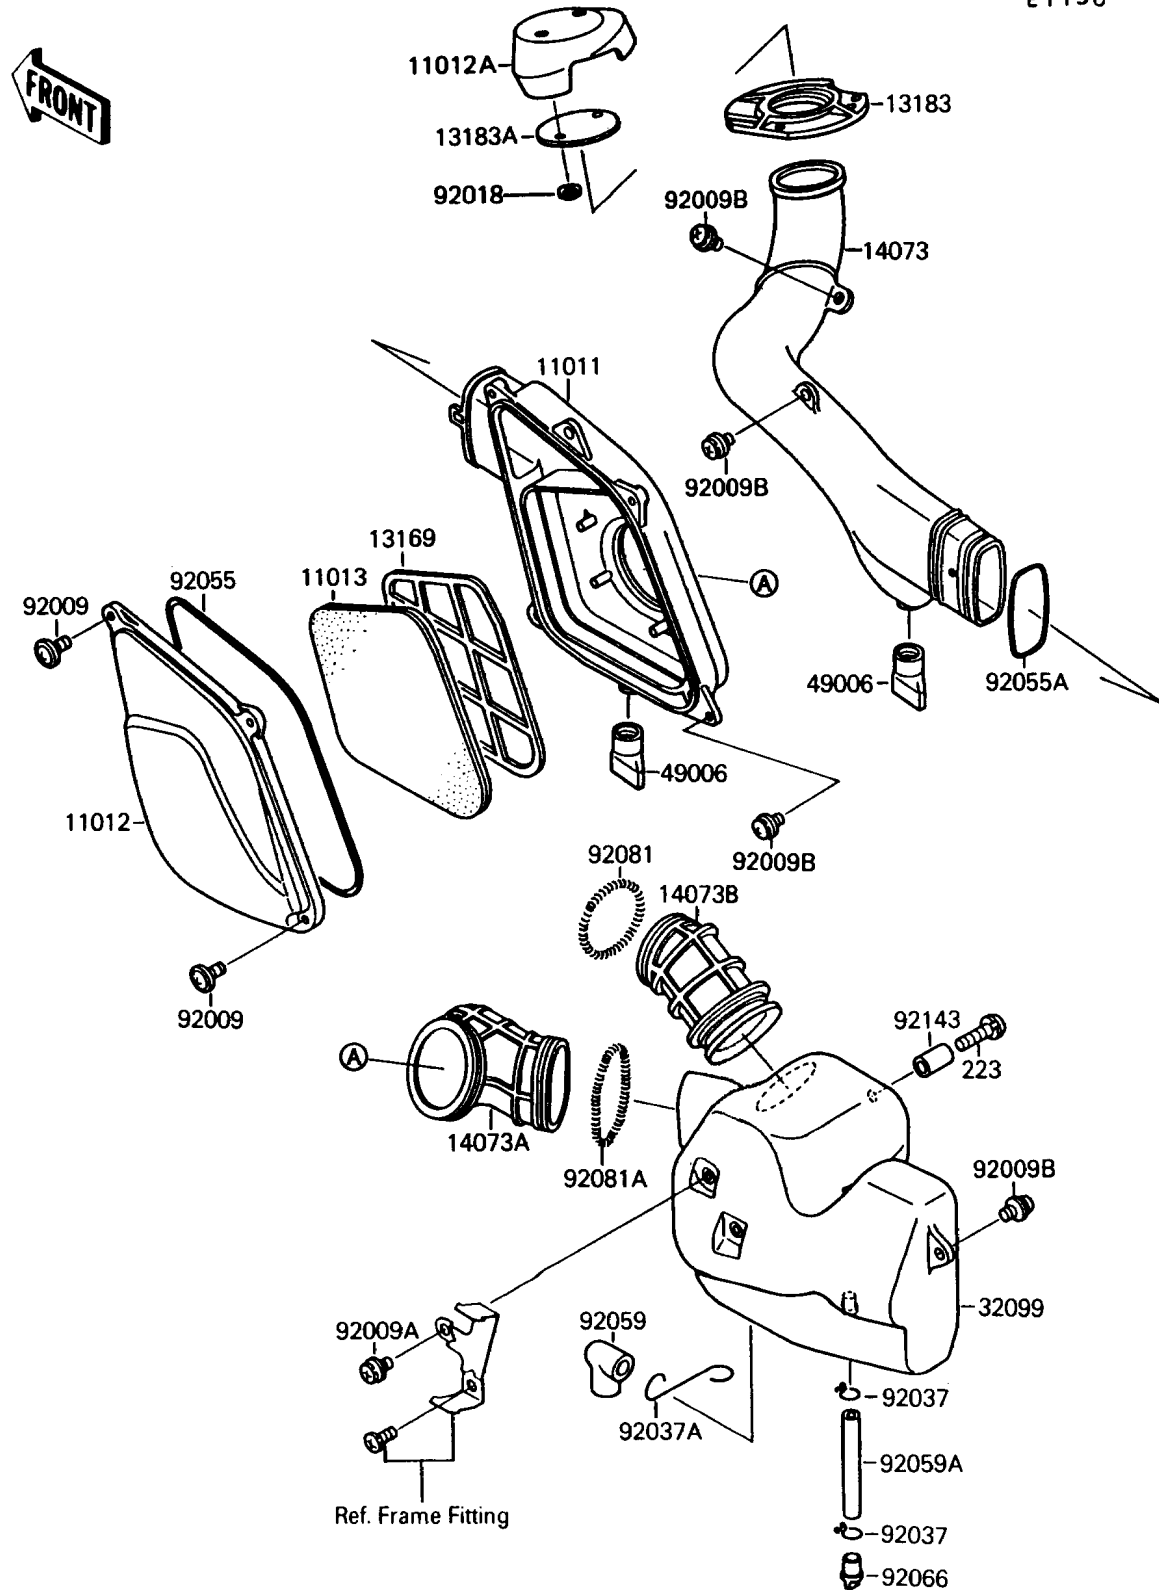

1990 Mojave 250

PARTS DIAGRAM

Air Filter

Kawasaki

Let the Good Times Roll®

E1130

1990 Mojave 250

PARTS LIST

Air Filter

ITEM NAME

PART NUMBER

QUANTITY
