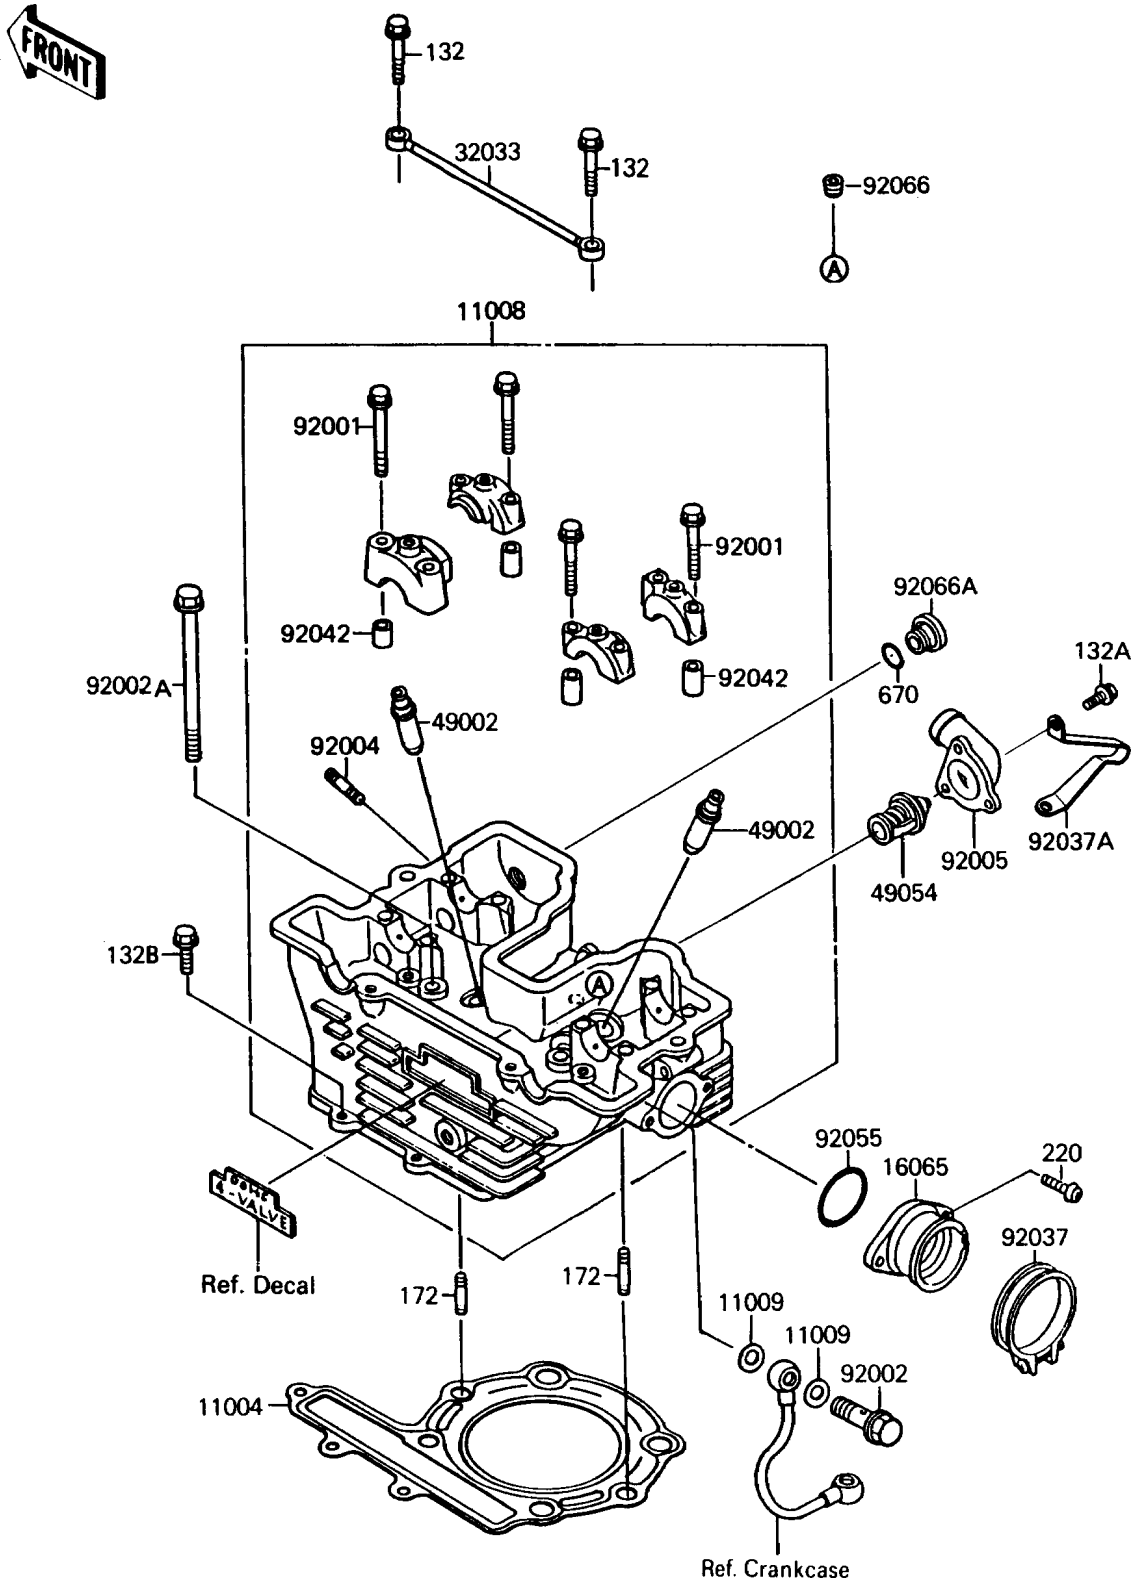

1991 Mojave 250

PARTS DIAGRAM

Cylinder Head

E1111

1991 Mojave 250

PARTS LIST

Cylinder Head

Kawasaki

Let the Good Times Roll®

ITEM NAME

PART NUMBER

QUANTITY
