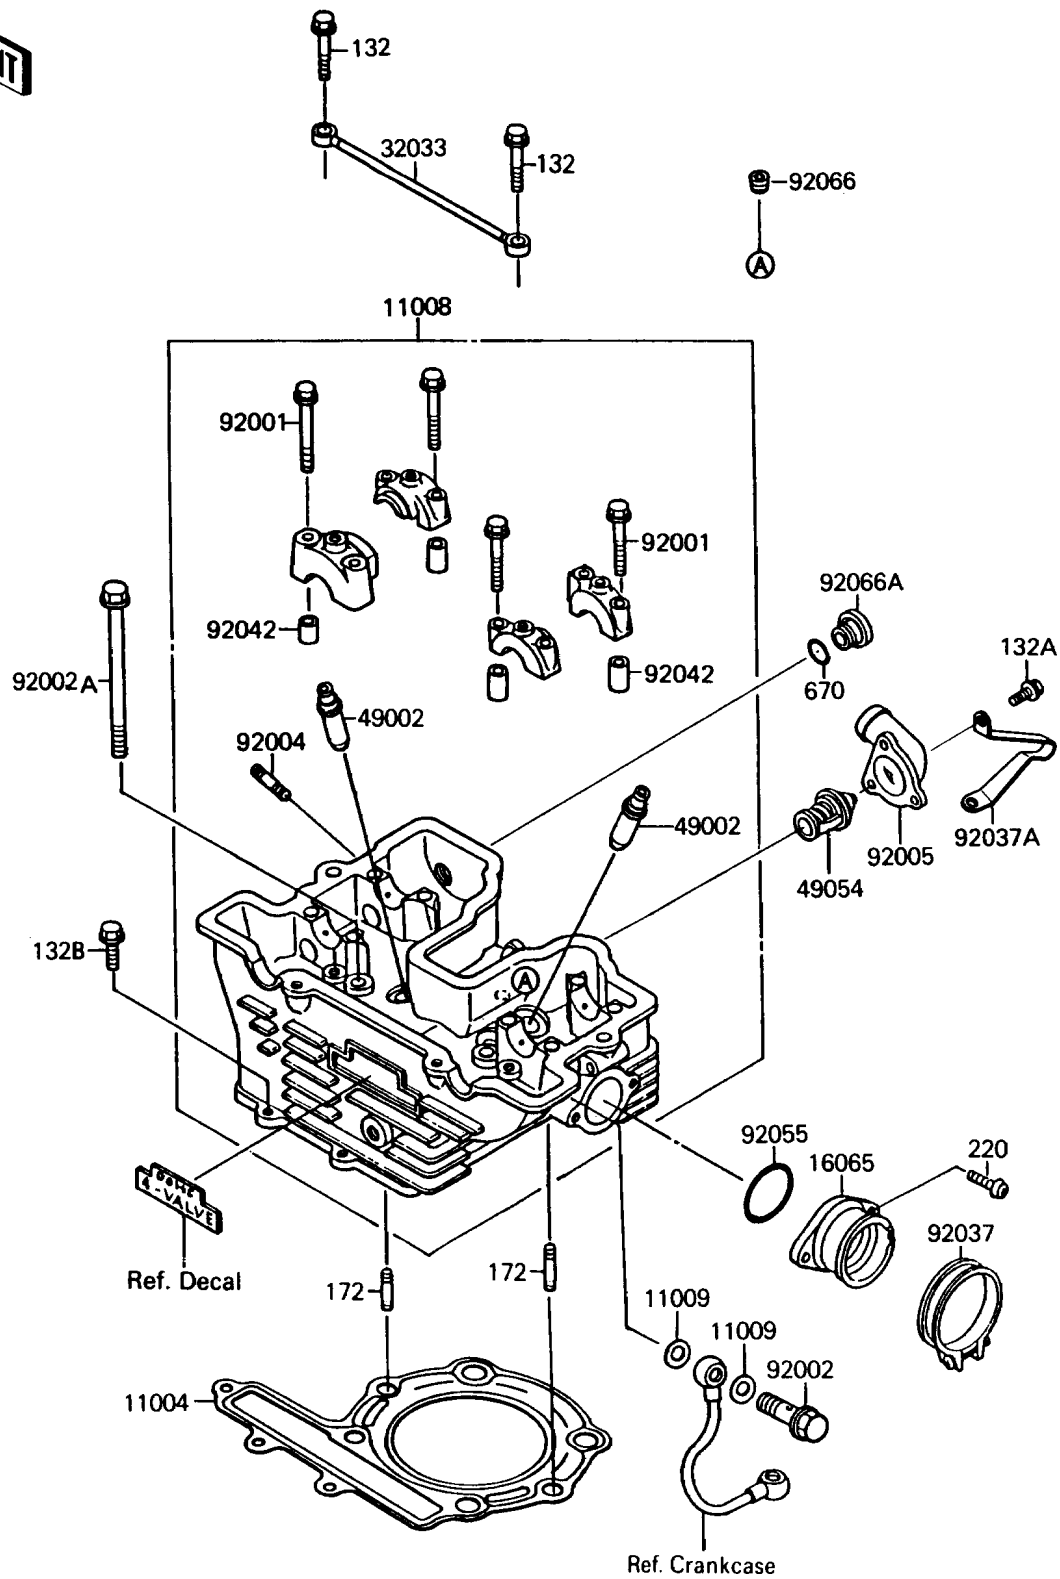

1990 Mojave 250

PARTS DIAGRAM

Cylinder Head

E1111

1990 Mojave 250

PARTS LIST

Cylinder Head

ITEM NAME	PART NUMBER	QUANTITY
-----------	-------------	----------
