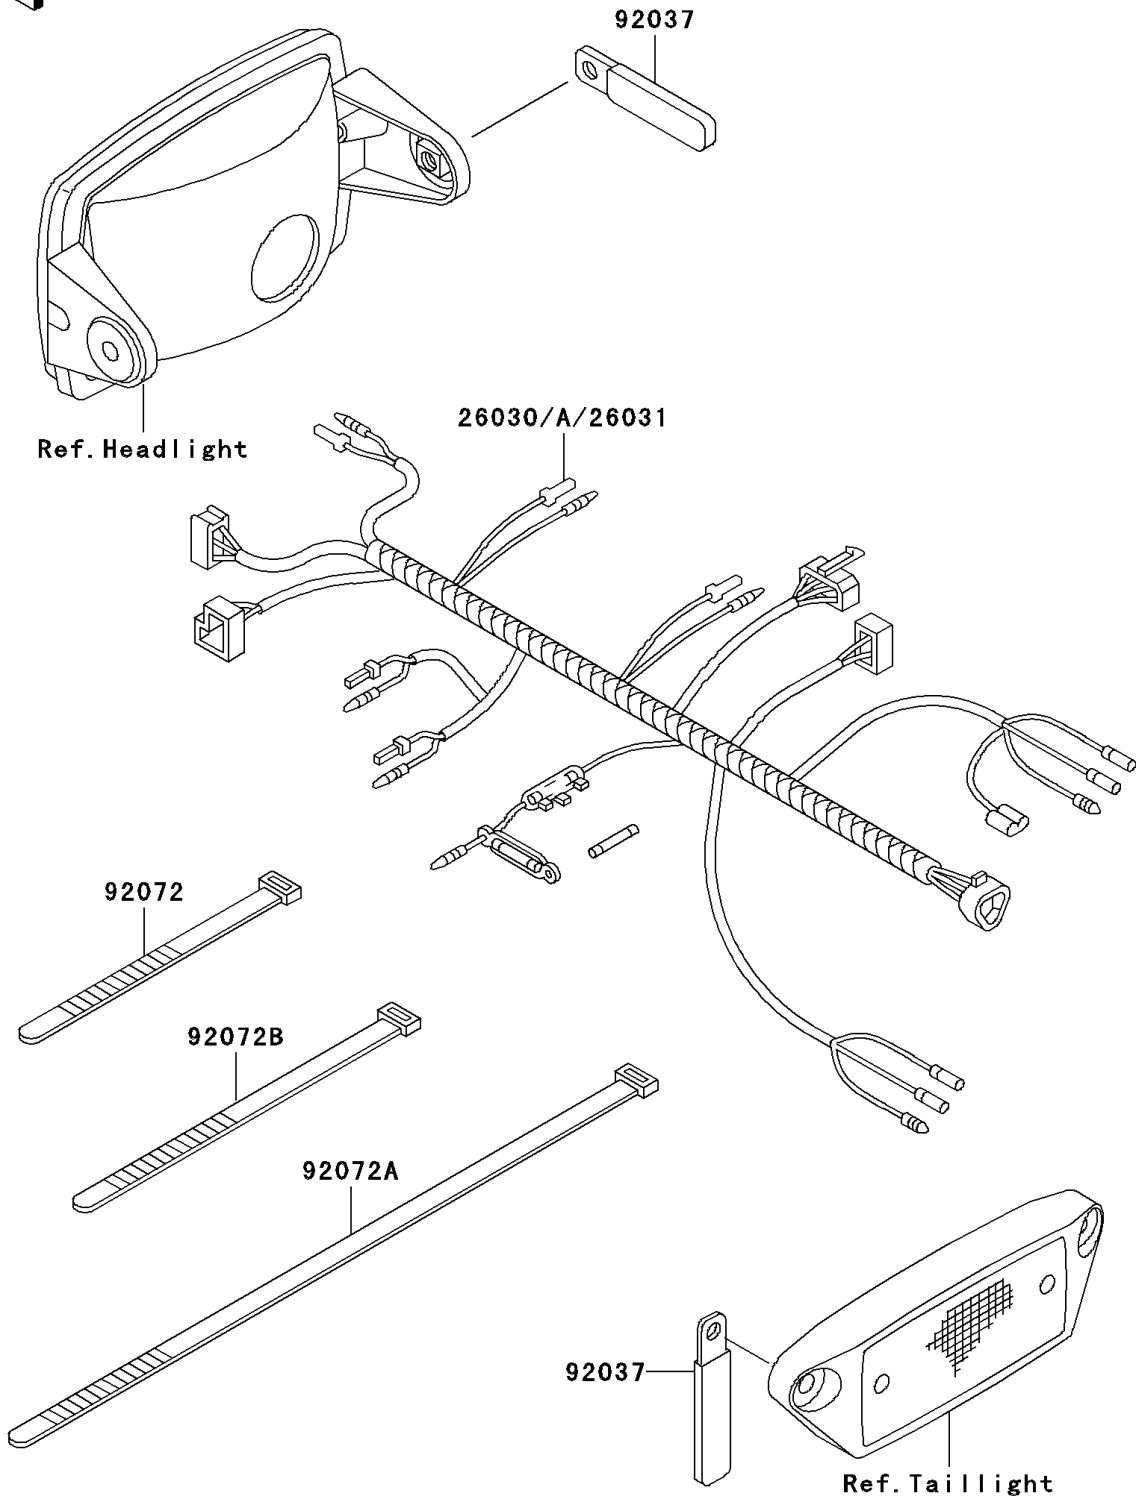

2004 KFX 250 Mojave

PARTS DIAGRAM

Chassis Electrical Equipment

F2760

2004 KFX 250 Mojave

PARTS LIST

Chassis Electrical Equipment

ITEM NAME

PART NUMBER

QUANTITY
