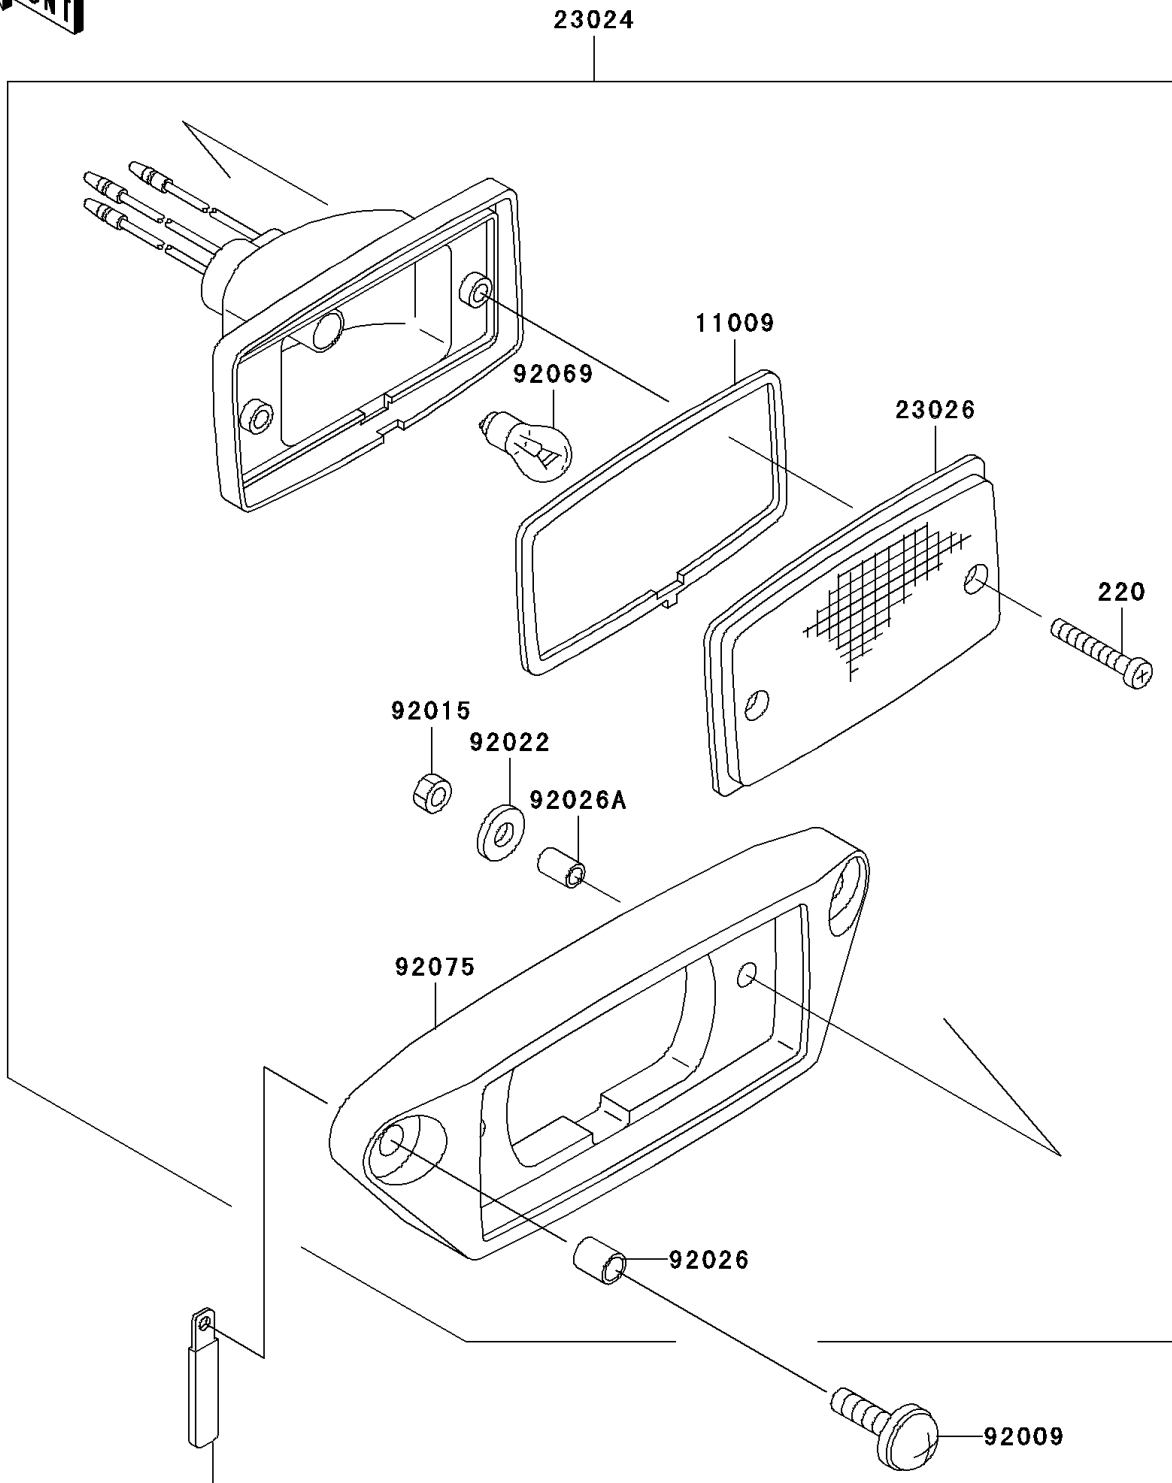

2003 Mojave 250

PARTS DIAGRAM

Taillight(s)

F2720

Ref. Chassis Electrical Equipment

2003 Mojave 250

PARTS LIST

Taillight(s)

ITEM NAME

PART NUMBER

QUANTITY
