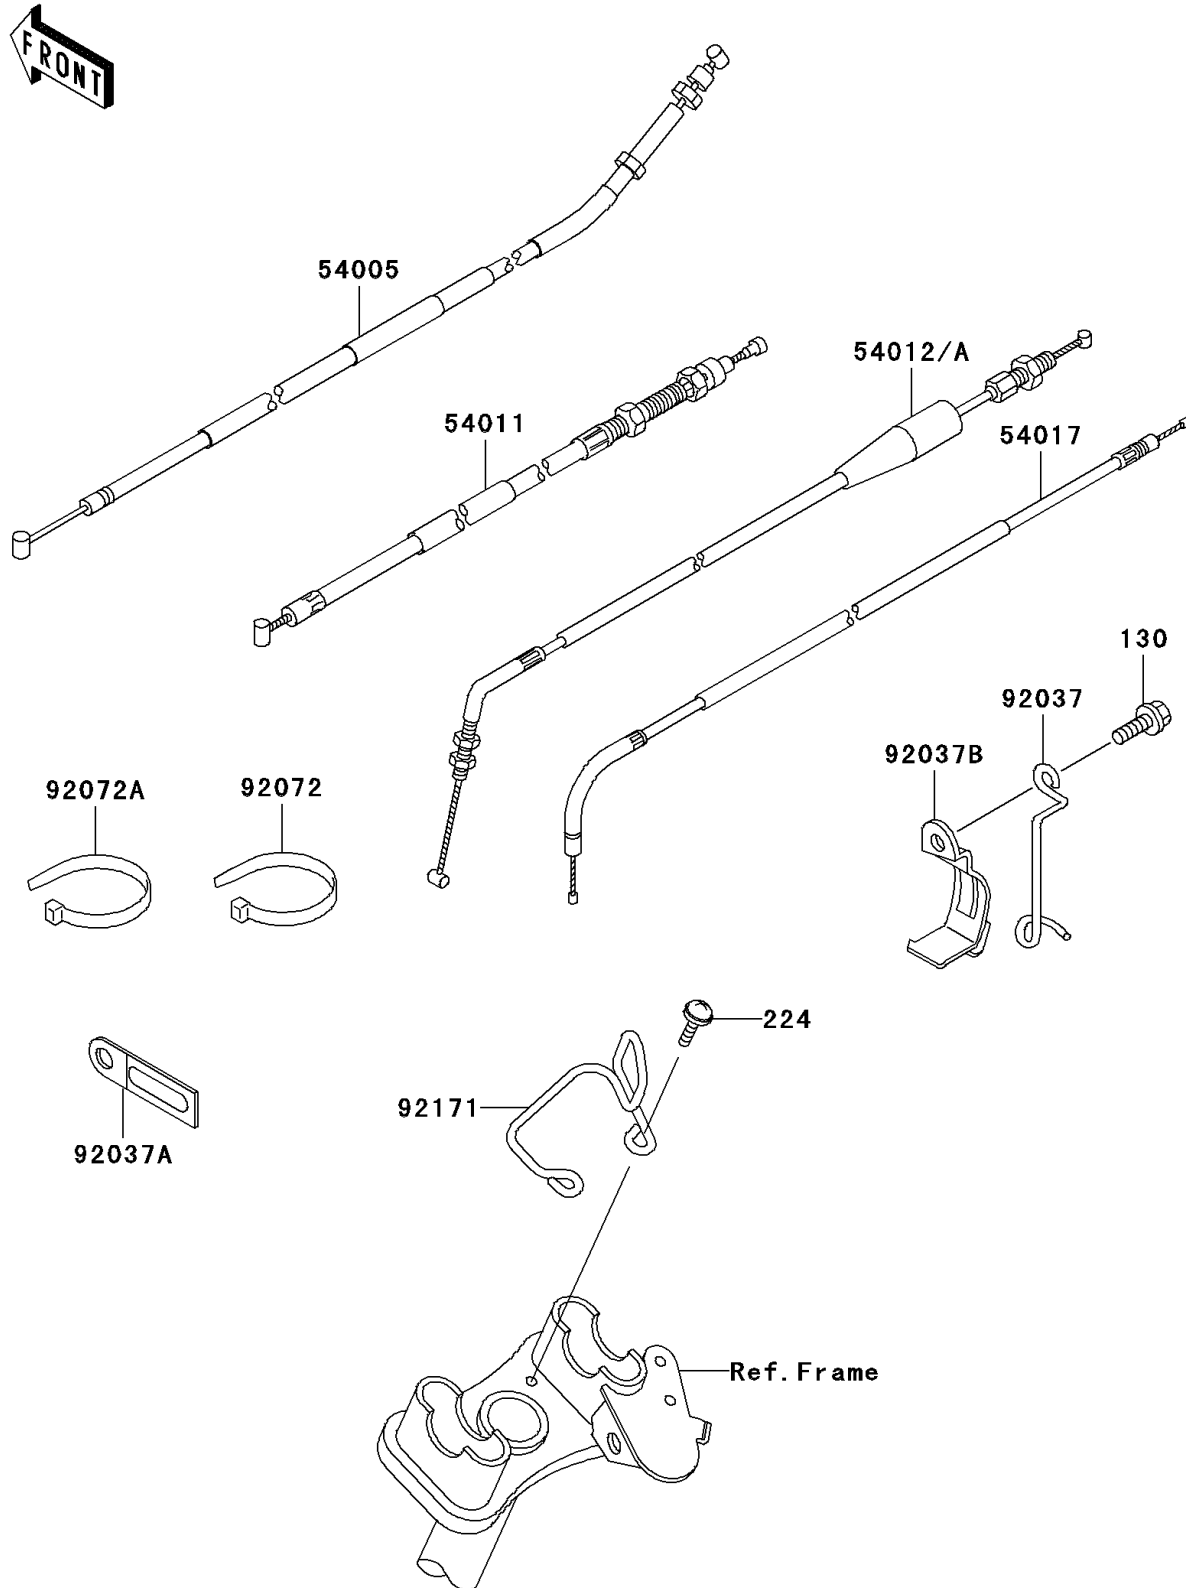

2004 KFX 250 Mojave

PARTS DIAGRAM

Cables

F2540

2004 KFX 250 Mojave

PARTS LIST

Cables

ITEM NAME	PART NUMBER	QUANTITY
BOLT-FLANGED,6X12 (Ref # 130)	130B0612	1
SCREW-PAN-WP-CROS (Ref # 224)	224C0610	2
CABLE-BRAKE,PARKING (Ref # 54005)	54005-1131	1
CABLE-CLUTCH (Ref # 54011)	54011-1266	1
CABLE-THROTTLE (Ref # 54012)	54012-0030	1
CABLE-STARTER (Ref # 54017)	54017-1080	1
CLAMP,CABLE (Ref # 92037)	92037-1779	1
CLAMP (Ref # 92037A)	92037-1780	1
CLAMP,CABLE (Ref # 92037B)	92037-1806	1
BAND,L=123 (Ref # 92072)	92072-030	1
BAND,L=149 (Ref # 92072A)	92072-031	3
CLAMP,CABLE (Ref # 92171)	92171-1127	1