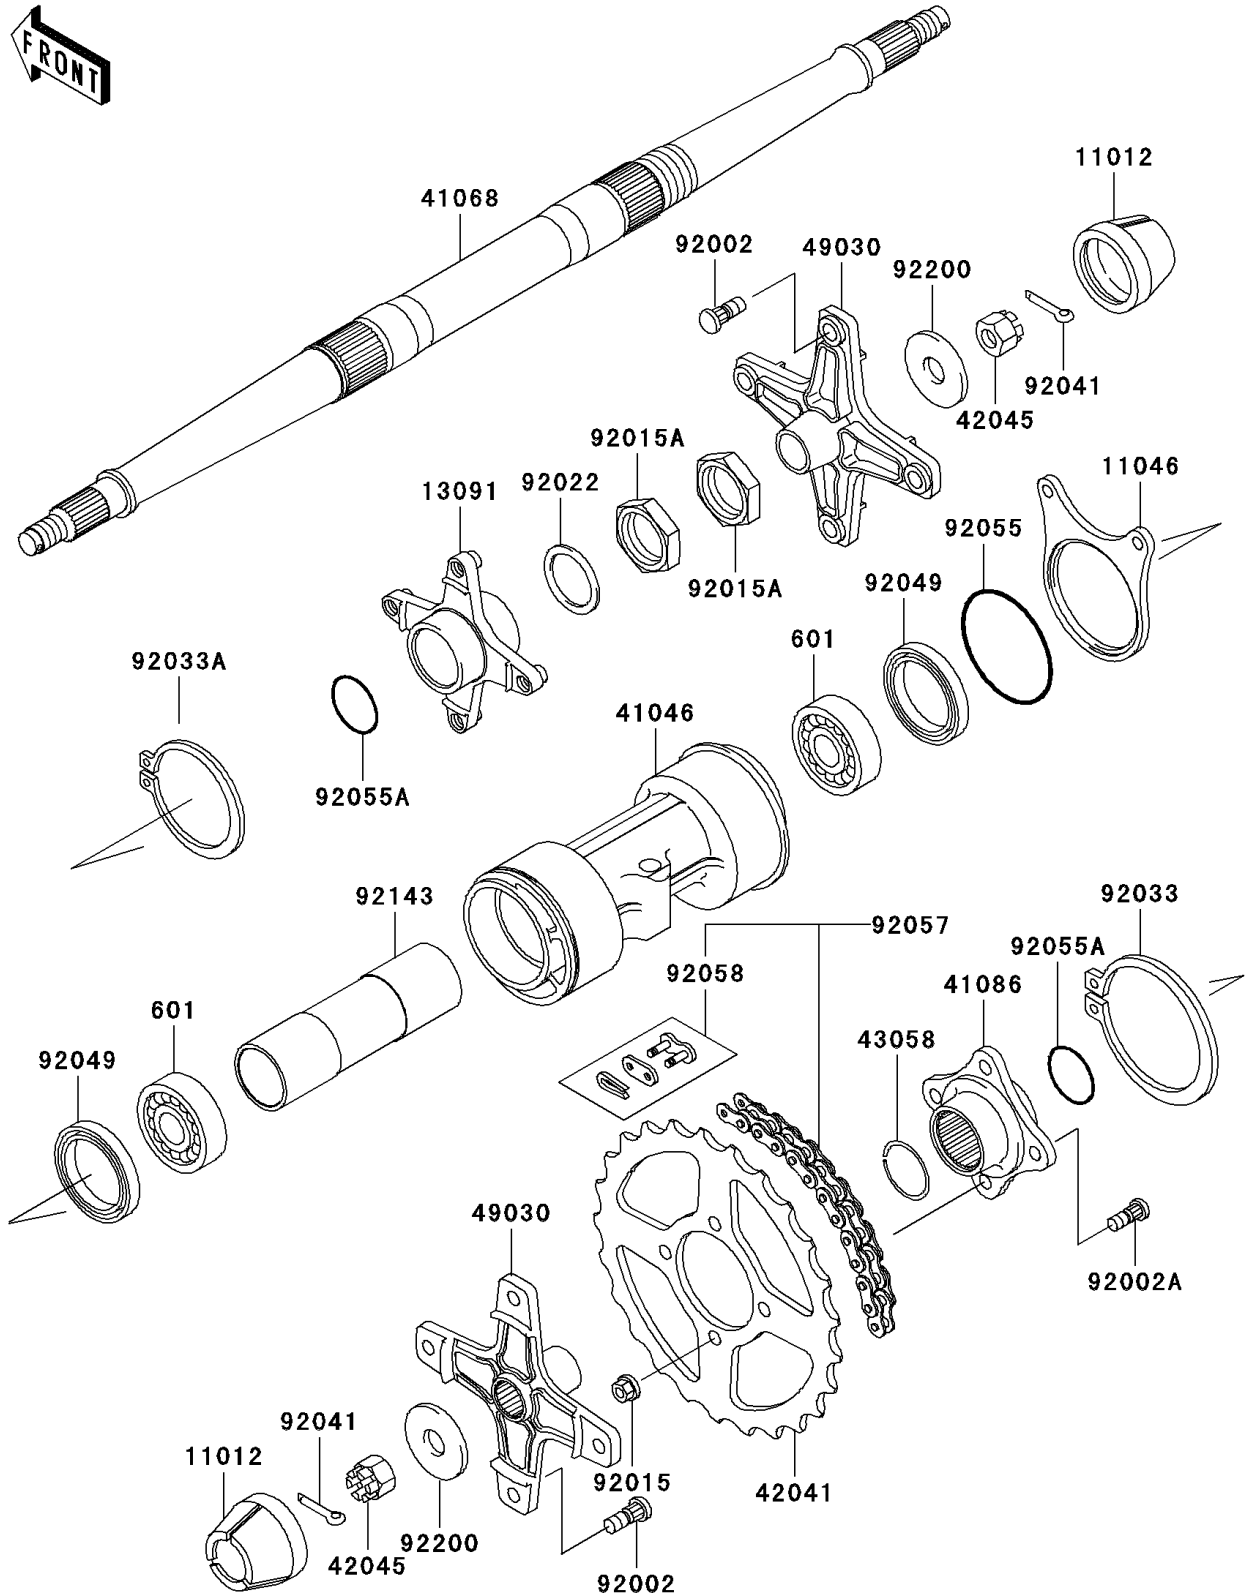

2002 Mojave 250

PARTS DIAGRAM

Rear Hub

F2240

2002 Mojave 250

PARTS LIST

Rear Hub

ITEM NAME

PART NUMBER

QUANTITY
