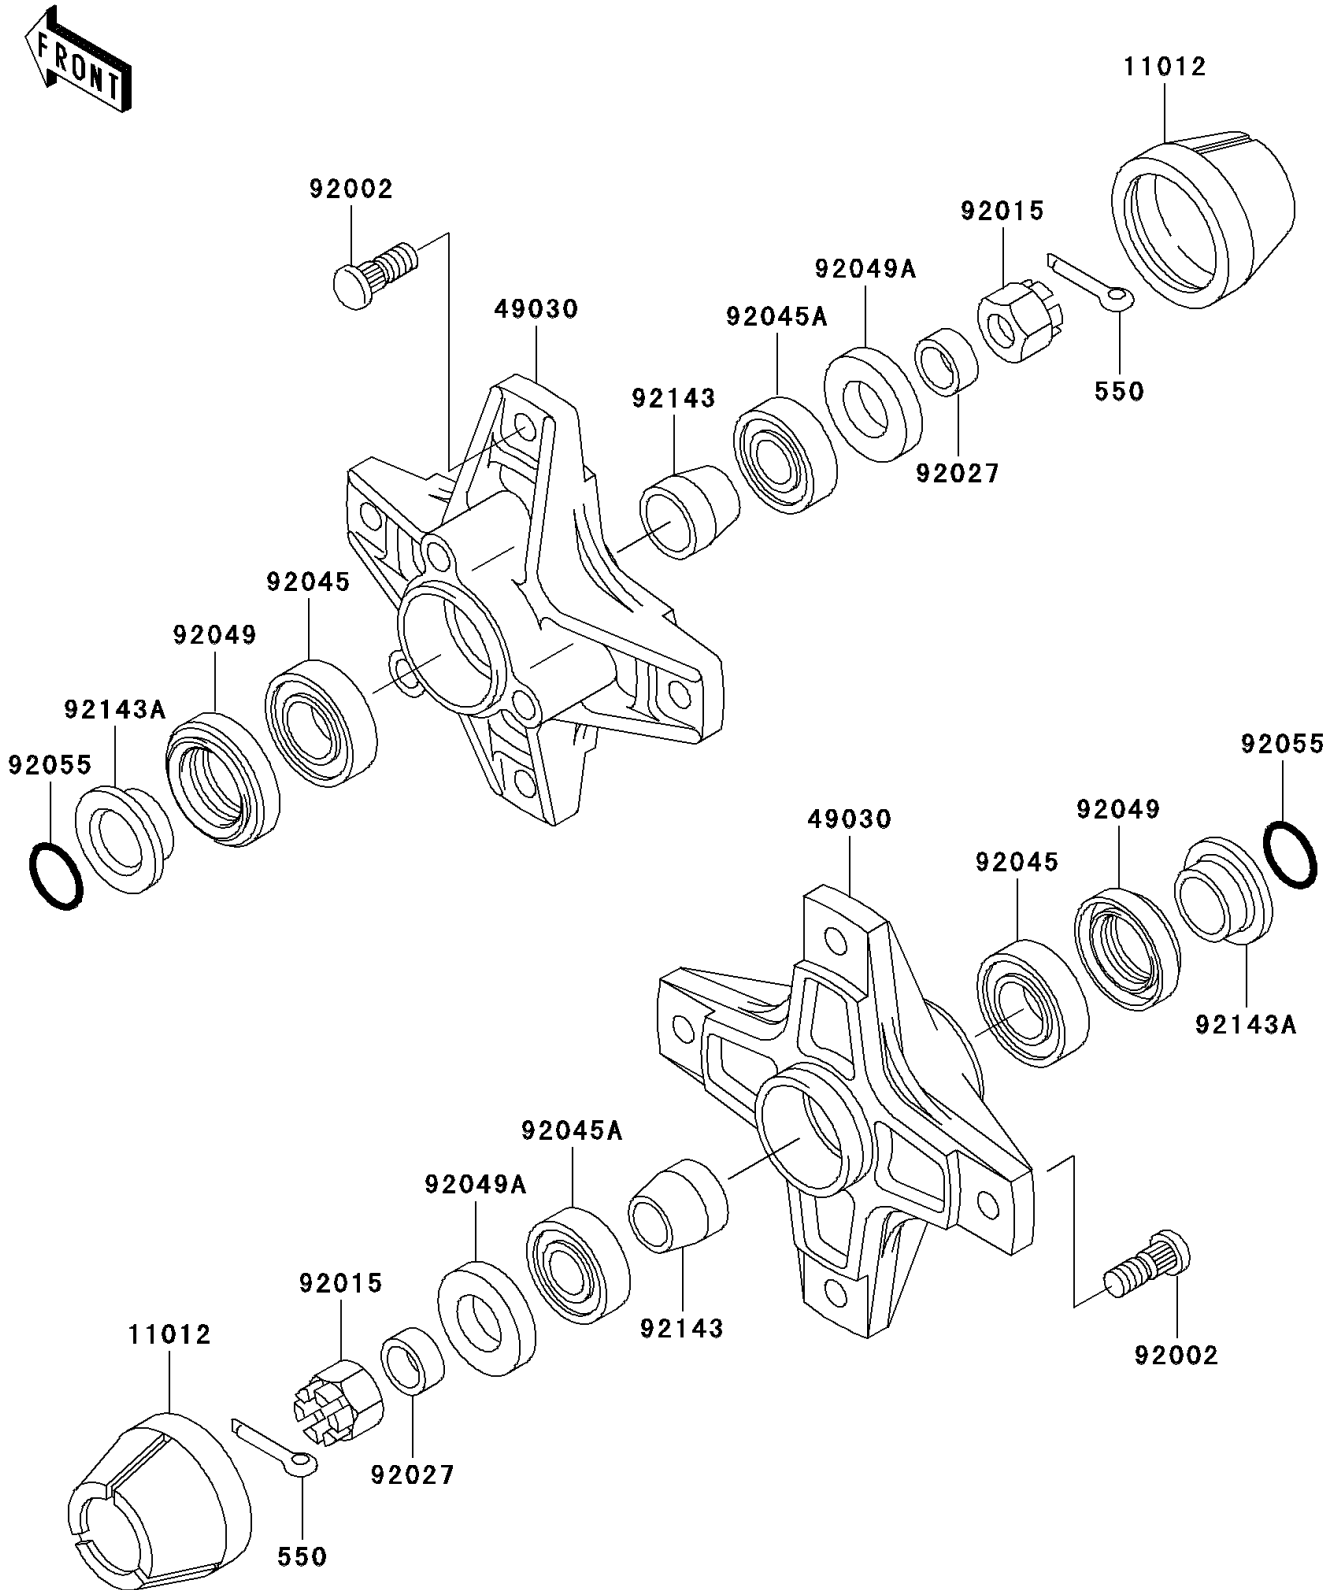

2003 Mojave 250

PARTS DIAGRAM

Front Hub

F2230

2003 Mojave 250

PARTS LIST

Front Hub

ITEM NAME	PART NUMBER	QUANTITY
PIN-COTTER,4.0X30 (Ref # 550)	550D4030	2
CAP,WHEEL (Ref # 11012)	11012-1969	2
HUB,FR (Ref # 49030)	49030-1084	2
BOLT,10X30 (Ref # 92002)	92002-1388	8
NUT,CASTLE,16MM (Ref # 92015)	92015-1947	2
COLLAR,16.0X22X9.5 (Ref # 92027)	92027-1815	2
BEARING-BALL,60/222RS (Ref # 92045)	92045-1170	2
BEARING-BALL,6203DDU2 AV2S (Ref # 92045A)	92045-1228	2
SEAL-OIL,SDD4 28 44 8 (Ref # 92049)	92049-1260	2
SEAL-OIL (Ref # 92049A)	92049-1318	2
RING-O,21.5MM (Ref # 92055)	92055-1293	2
COLLAR,L=25 (Ref # 92143)	92143-1007	2
COLLAR,L=14.1 (Ref # 92143A)	92143-1008	2