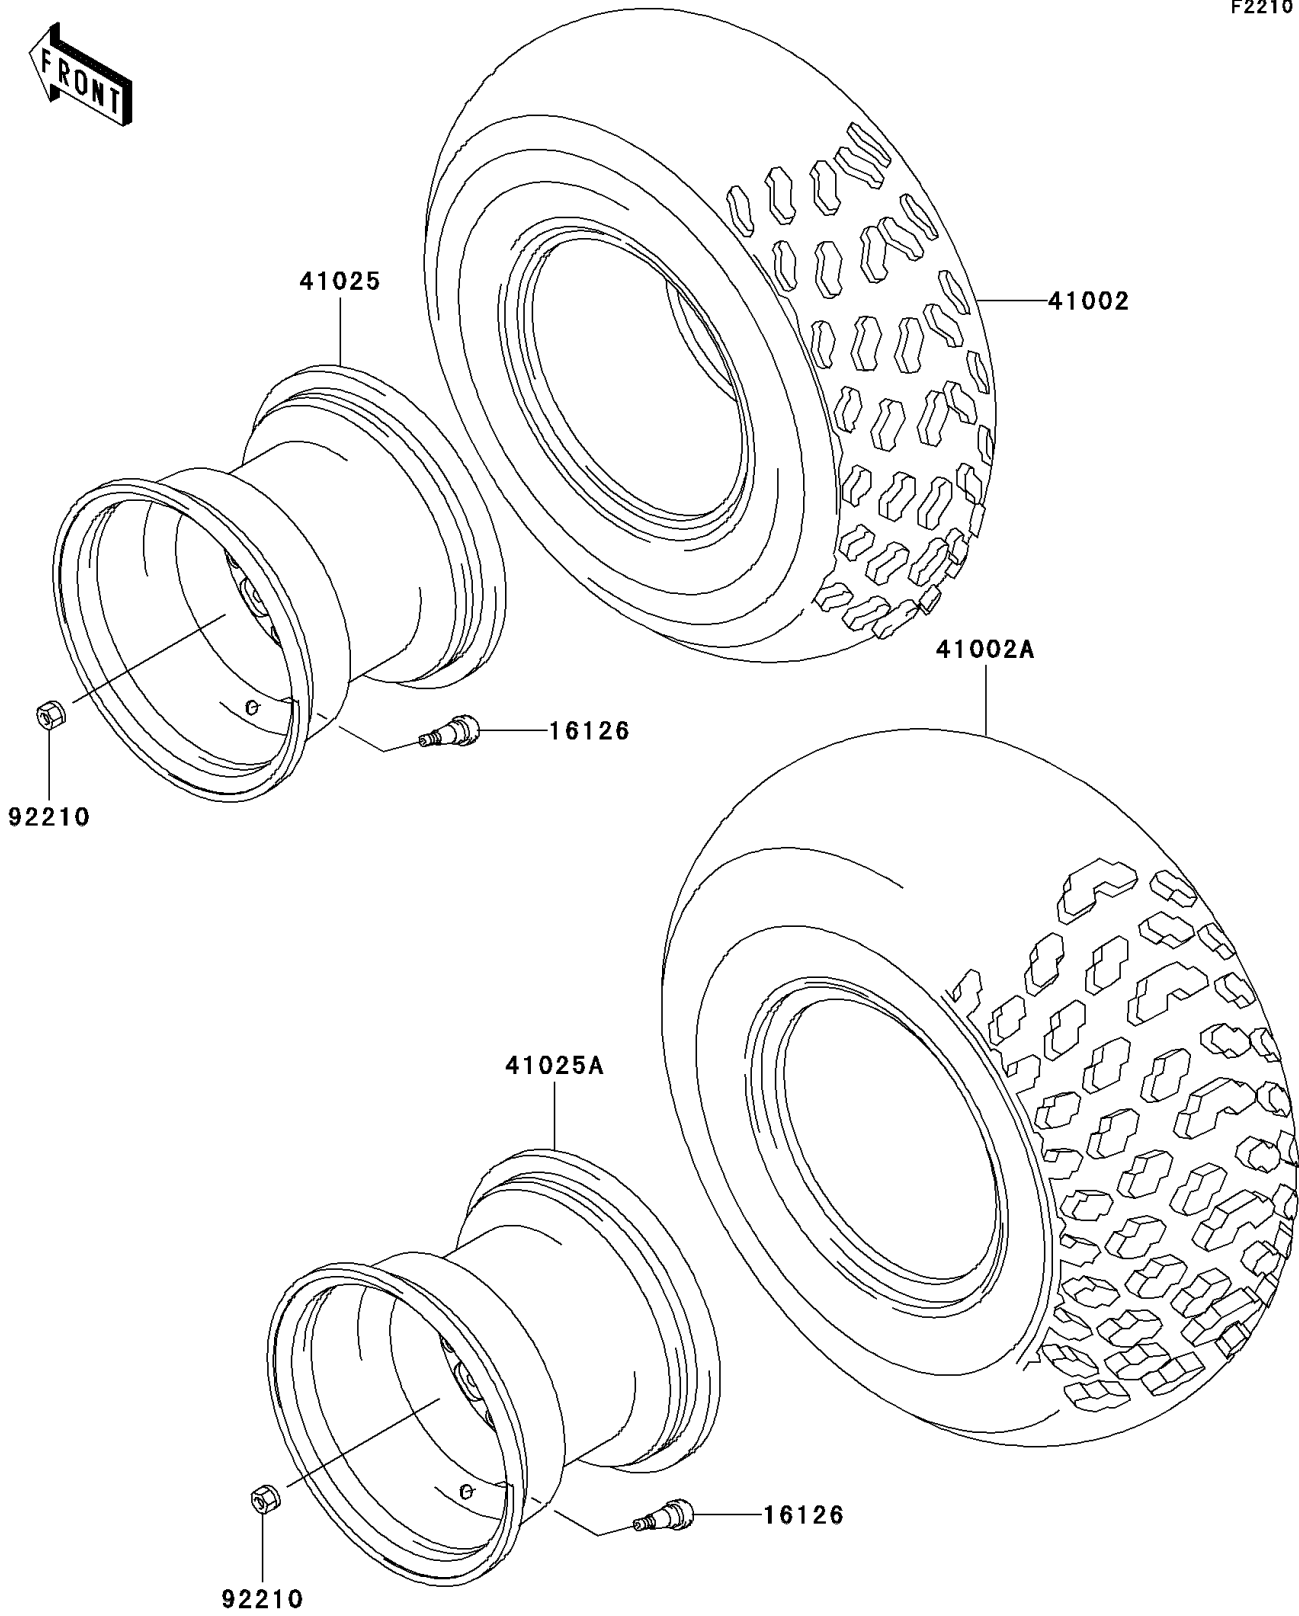

2002 Mojave 250

PARTS DIAGRAM

Wheels/Tires

F2210

2002 Mojave 250

PARTS LIST

Wheels/Tires

ITEM NAME

PART NUMBER

QUANTITY
