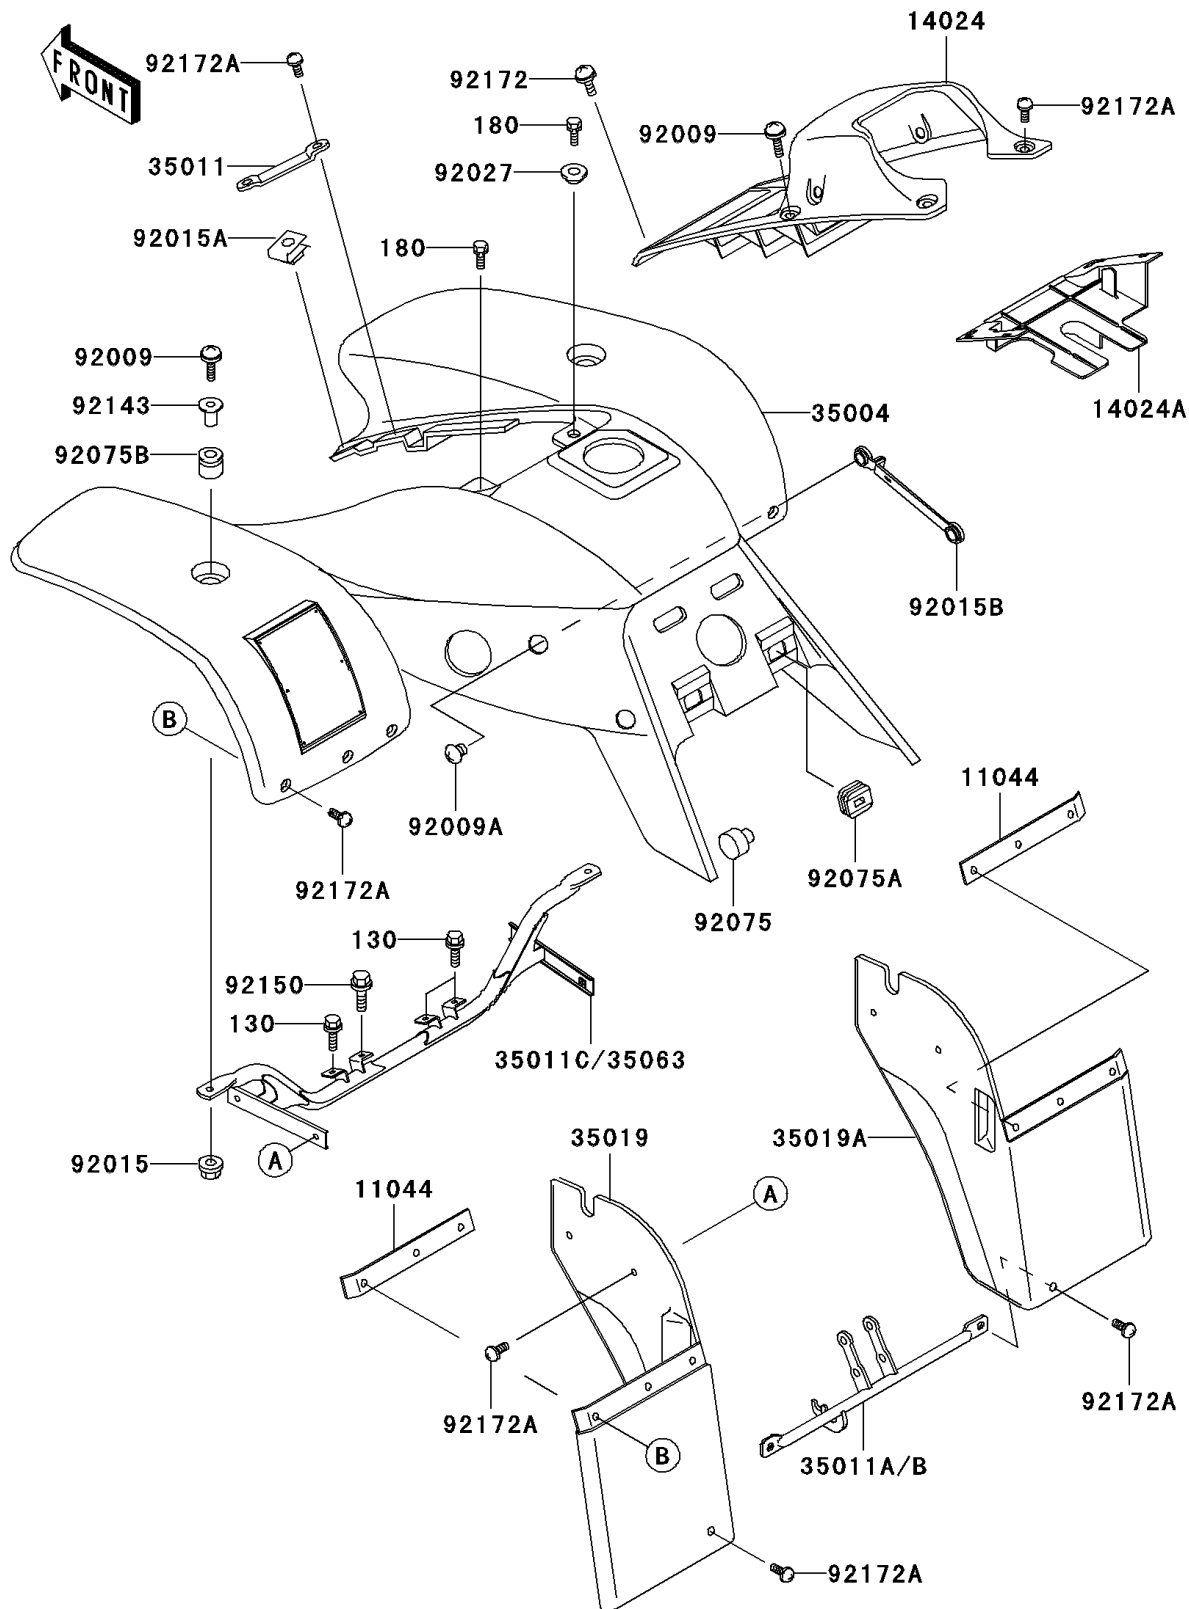

2002 Mojave 250

PARTS DIAGRAM

Front Fender(s)

F2171

2002 Mojave 250

PARTS LIST

Front Fender(s)

ITEM NAME

PART NUMBER

QUANTITY
