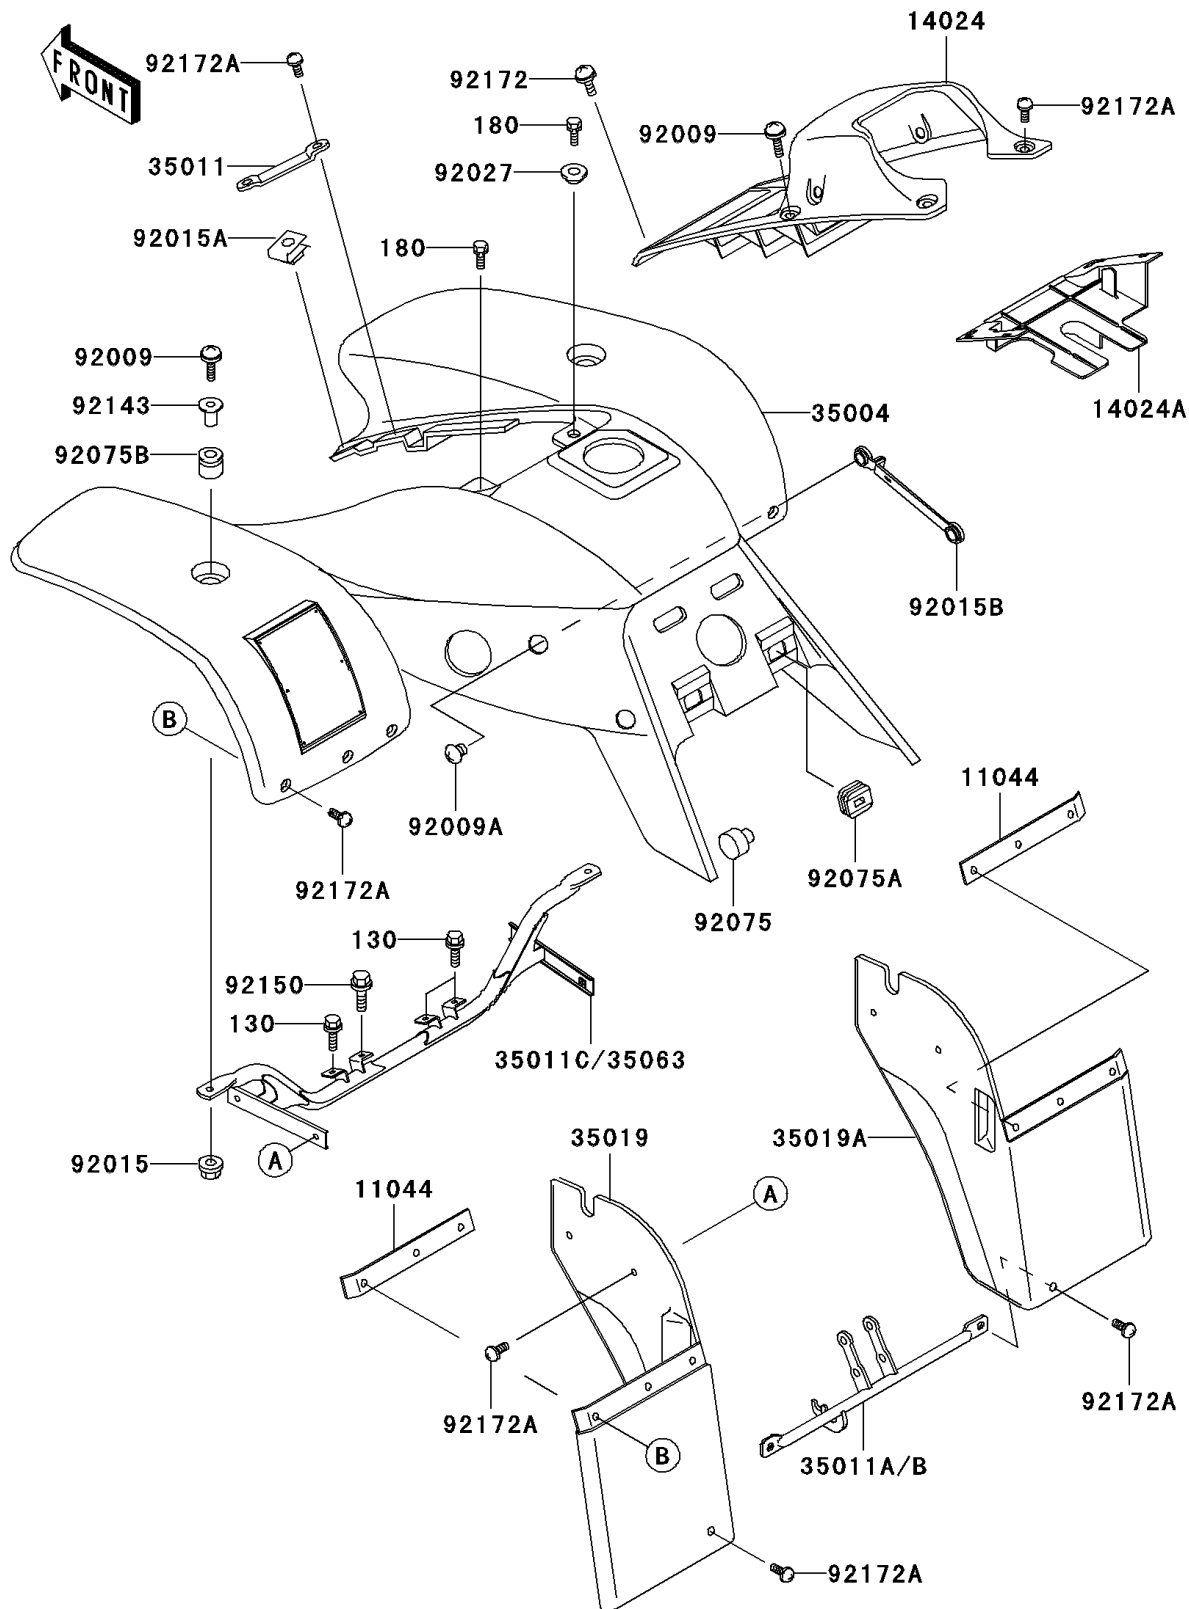

2003 Mojave 250

PARTS DIAGRAM

Front Fender(s)

F2171

2003 Mojave 250

PARTS LIST

Front Fender(s)

ITEM NAME

PART NUMBER

QUANTITY
