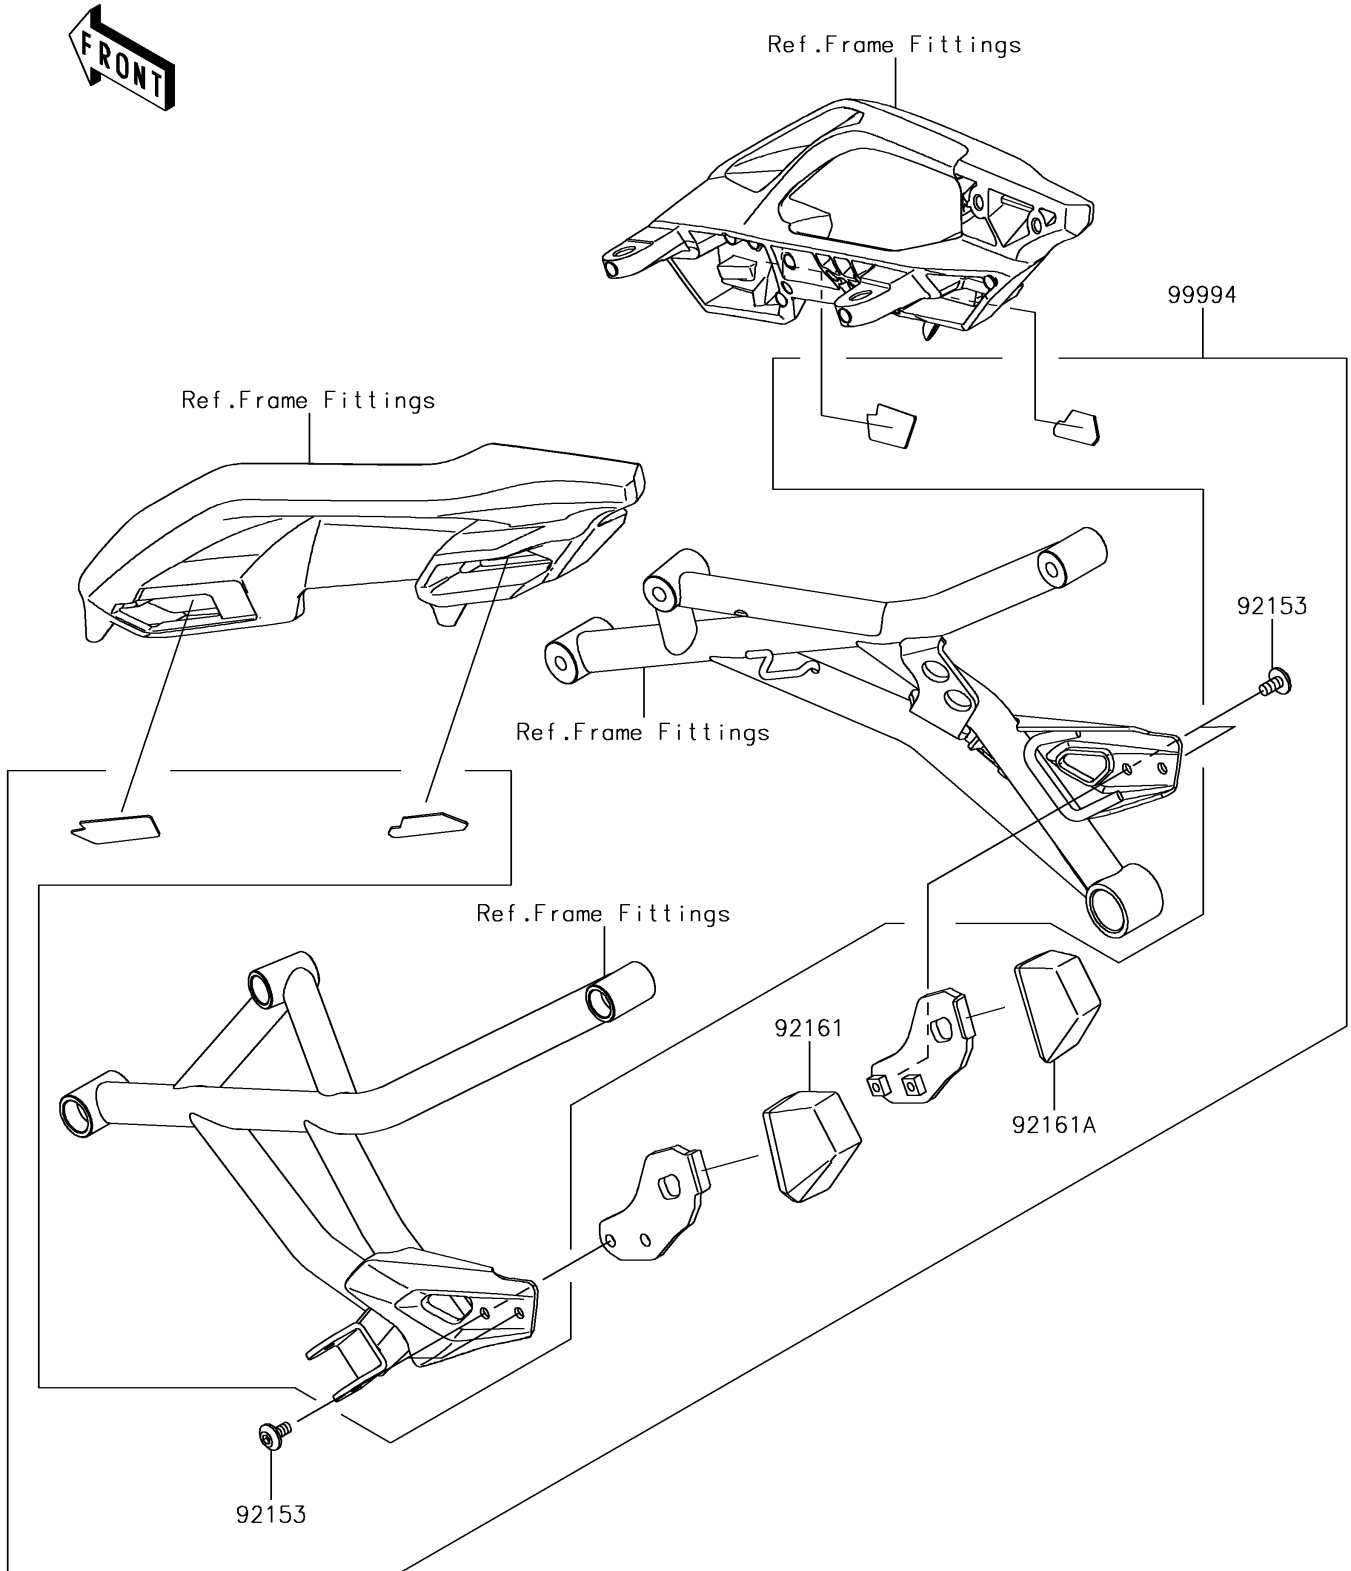

2017 Versys 1000 LT

PARTS DIAGRAM

Accessory(Bag Fitting Kit)

F2910D

2017 Versys 1000 LT

PARTS LIST

Accessory(Bag Fitting Kit)

ITEM NAME

PART NUMBER

QUANTITY
