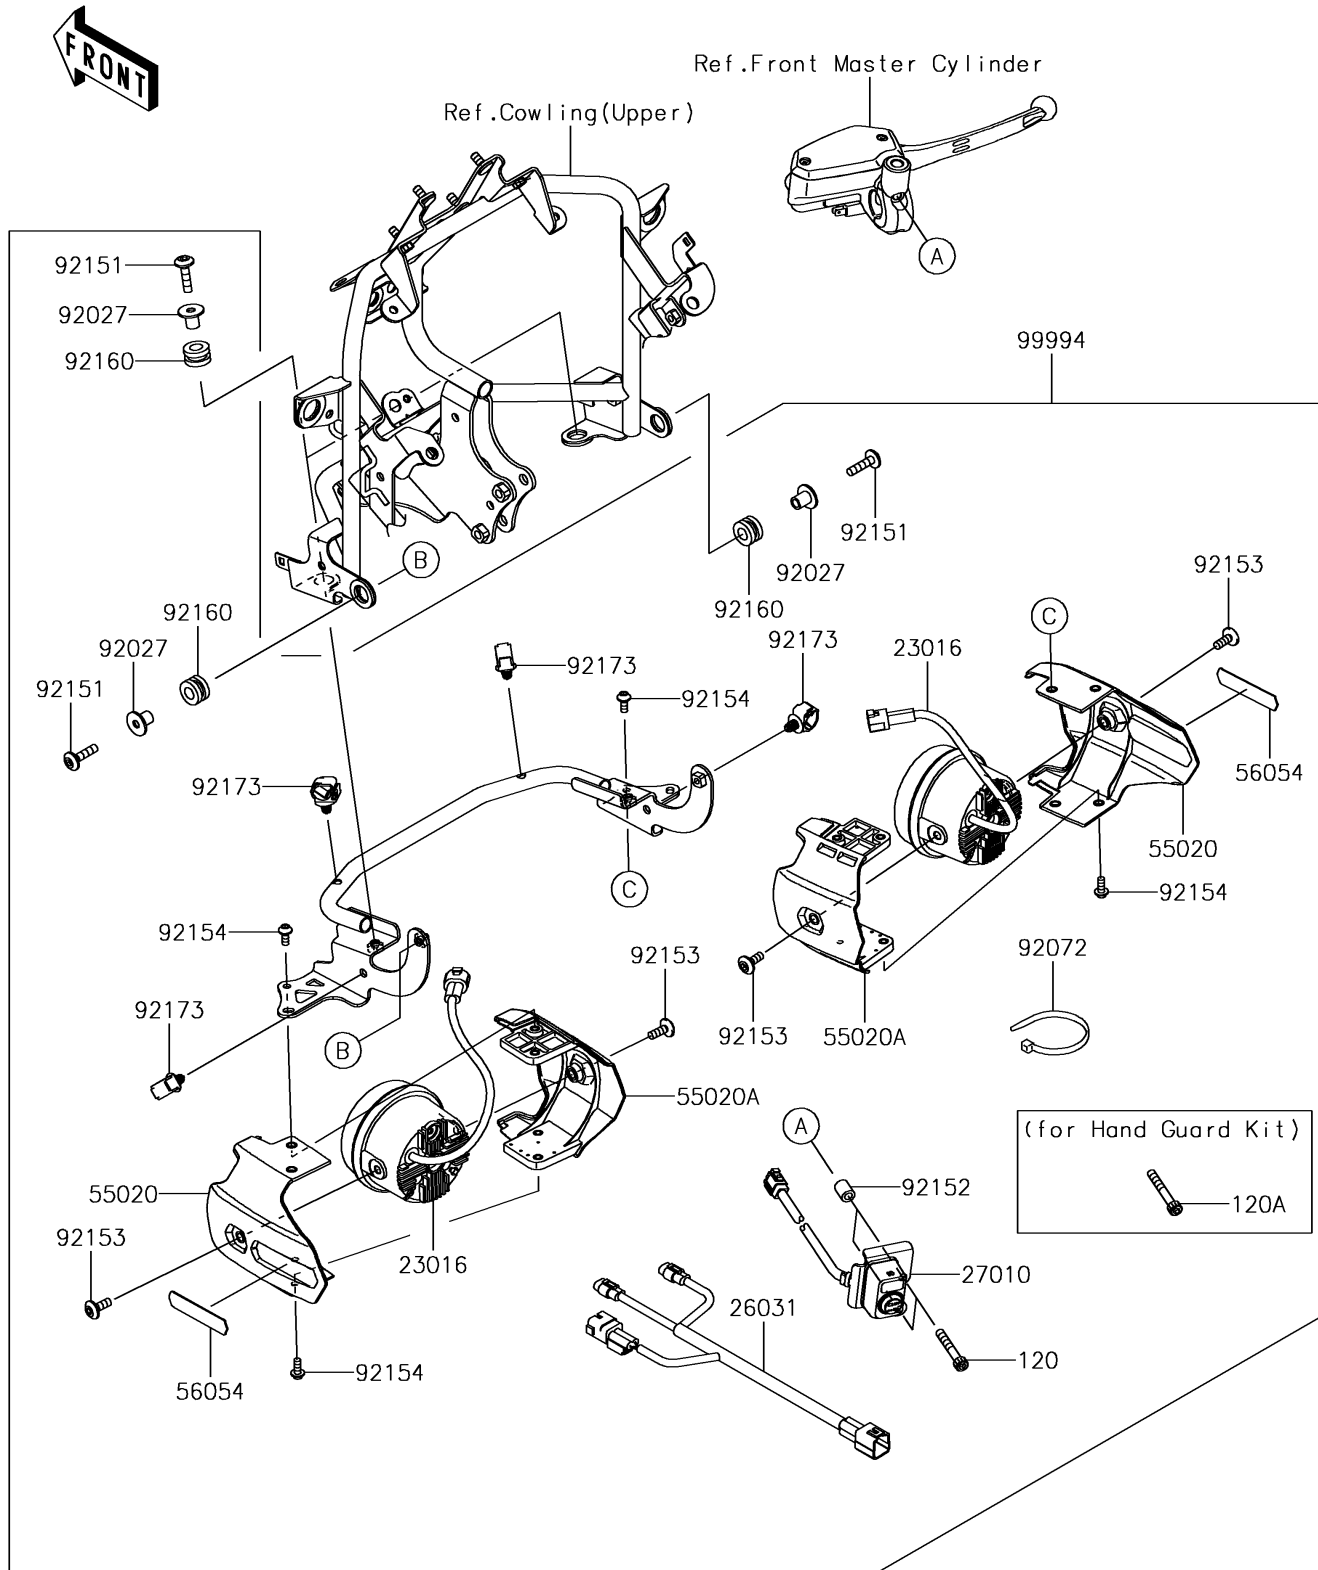

# 2018 VERSYS® 1000 LT

## PARTS DIAGRAM

### Accessory(Fog Lamp)

F2910A

## PARTS LIST

Accessory(Fog Lamp)

**ITEM NAME**

**PART NUMBER**

**QUANTITY**

---