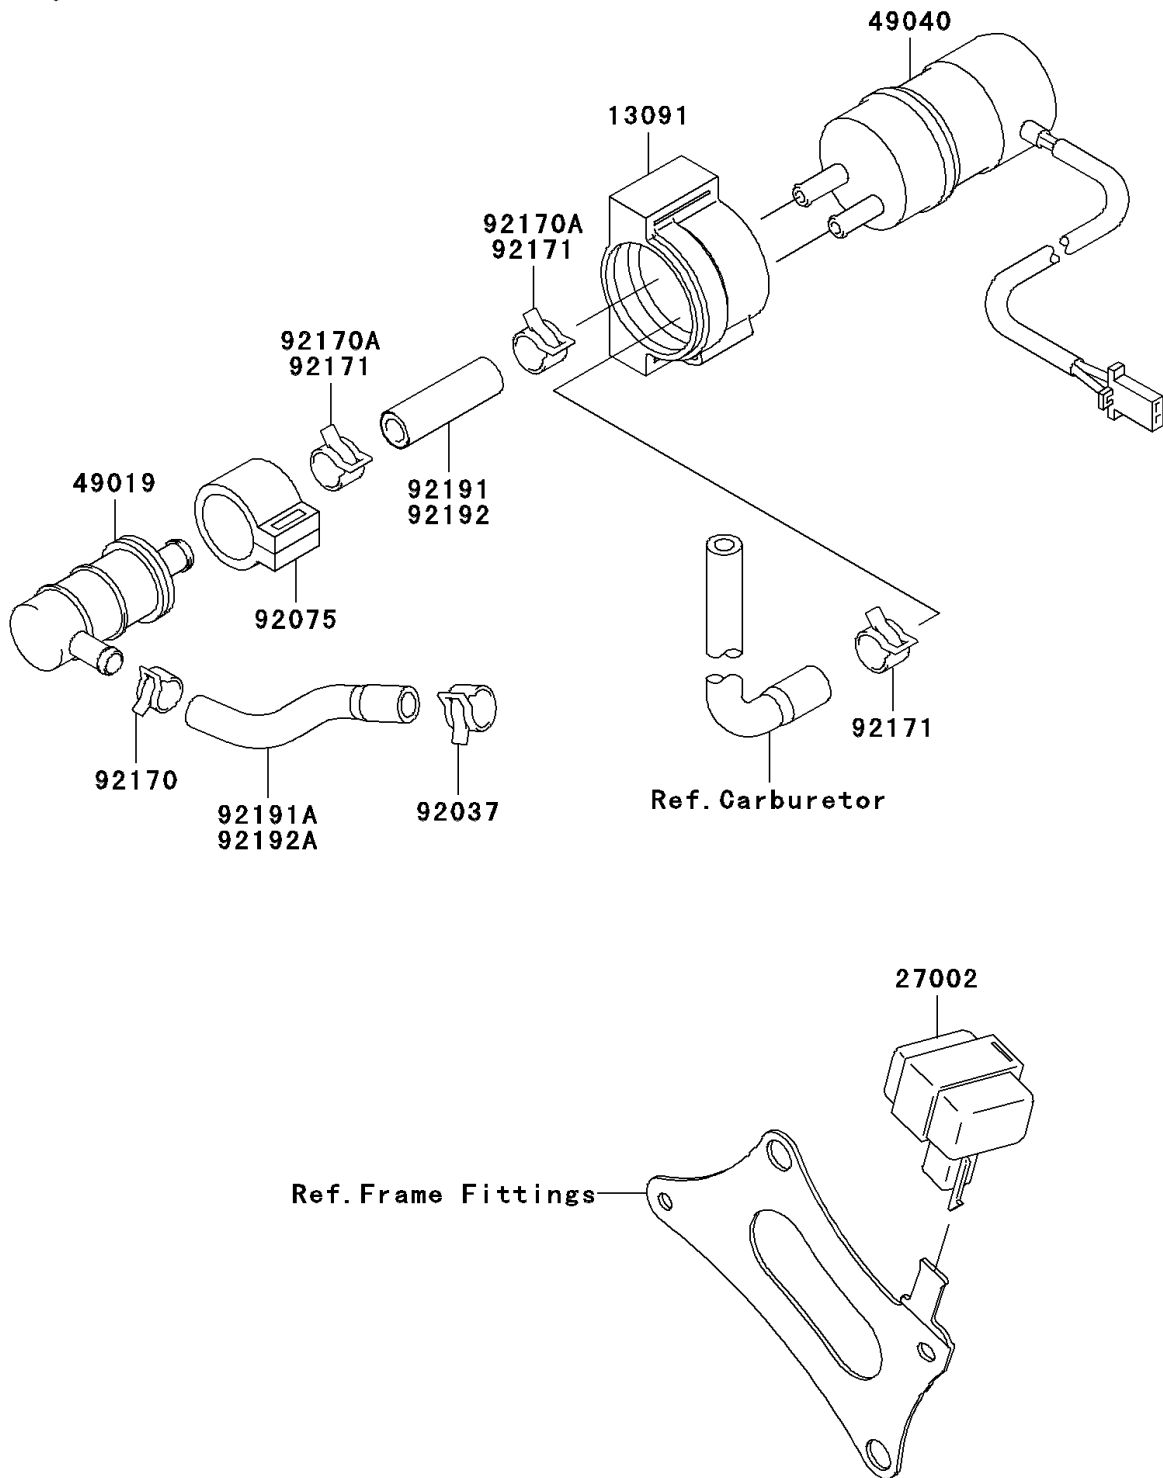

2006 ZZR600

PARTS DIAGRAM

Fuel Pump

E1520