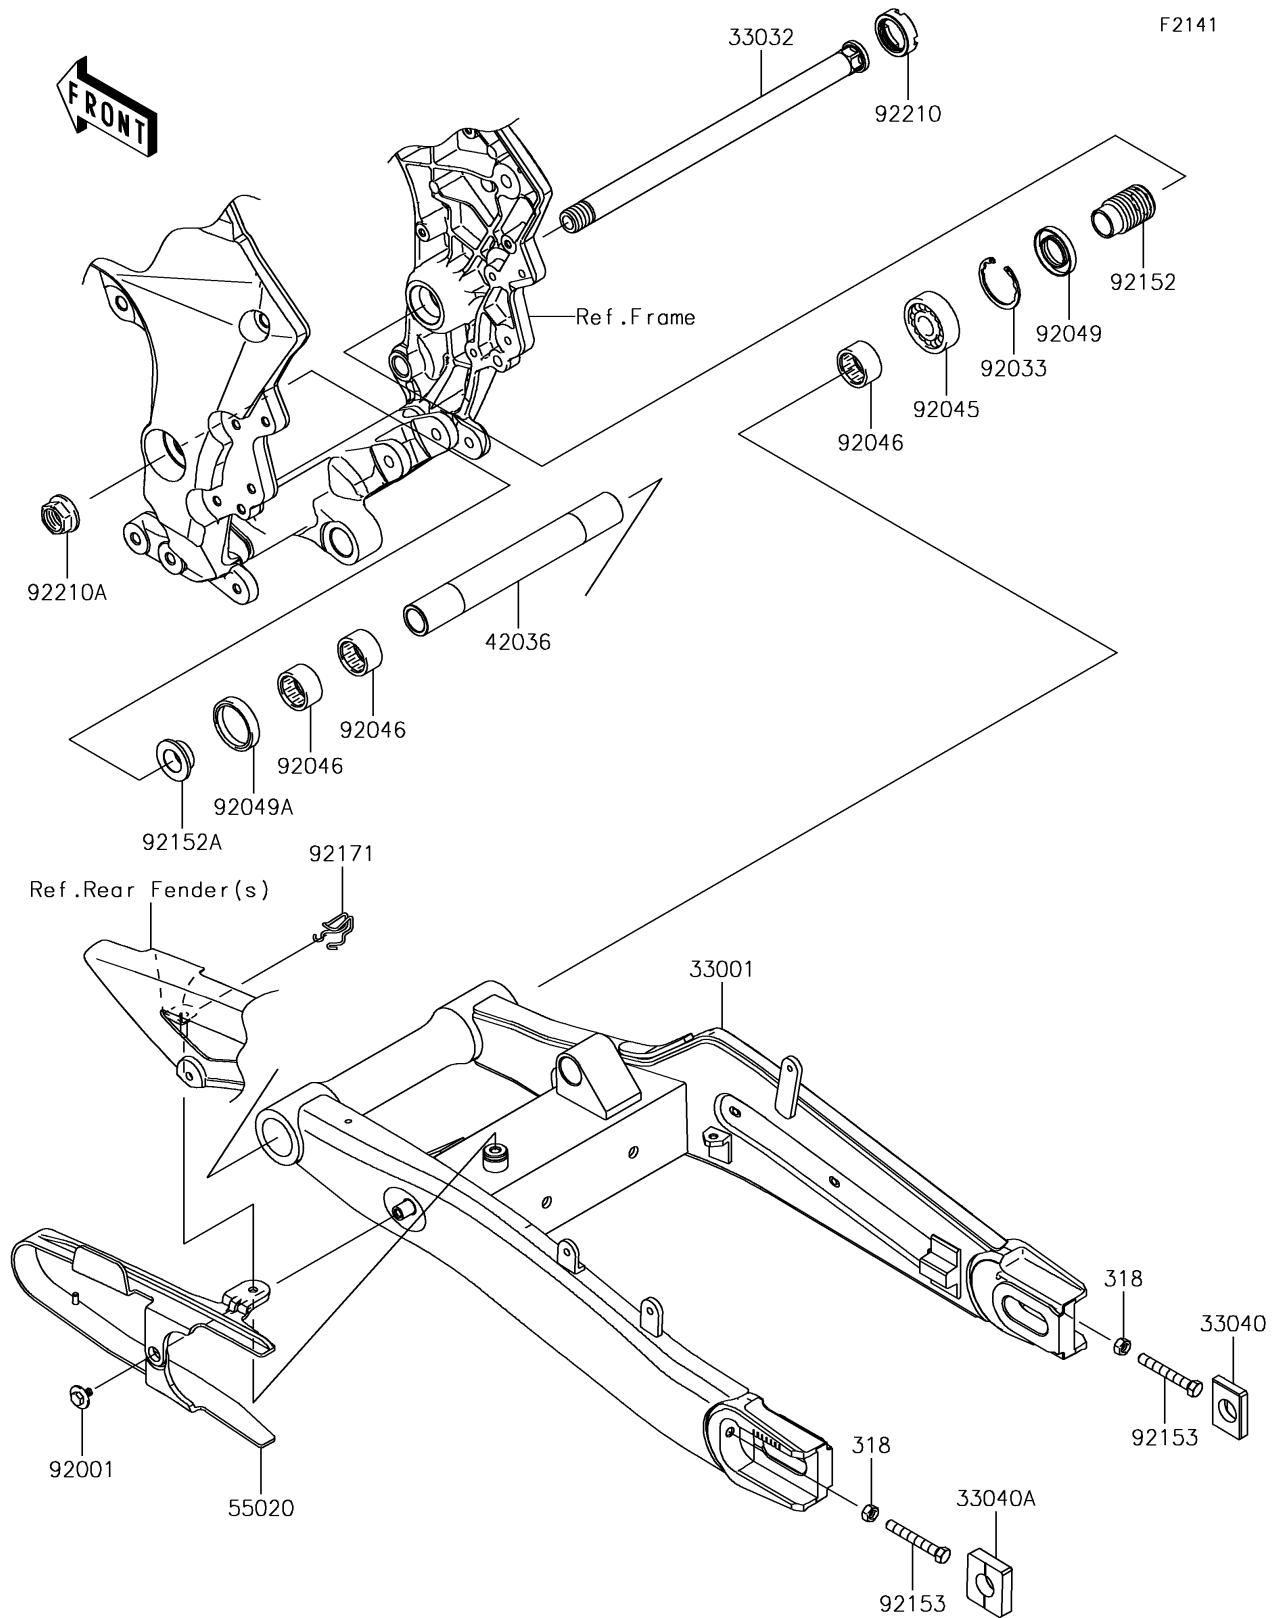

2017 Versys 1000 LT

PARTS DIAGRAM

Swingarm

2017 Versys 1000 LT

PARTS LIST

Swingarm

ITEM NAME

PART NUMBER

QUANTITY
