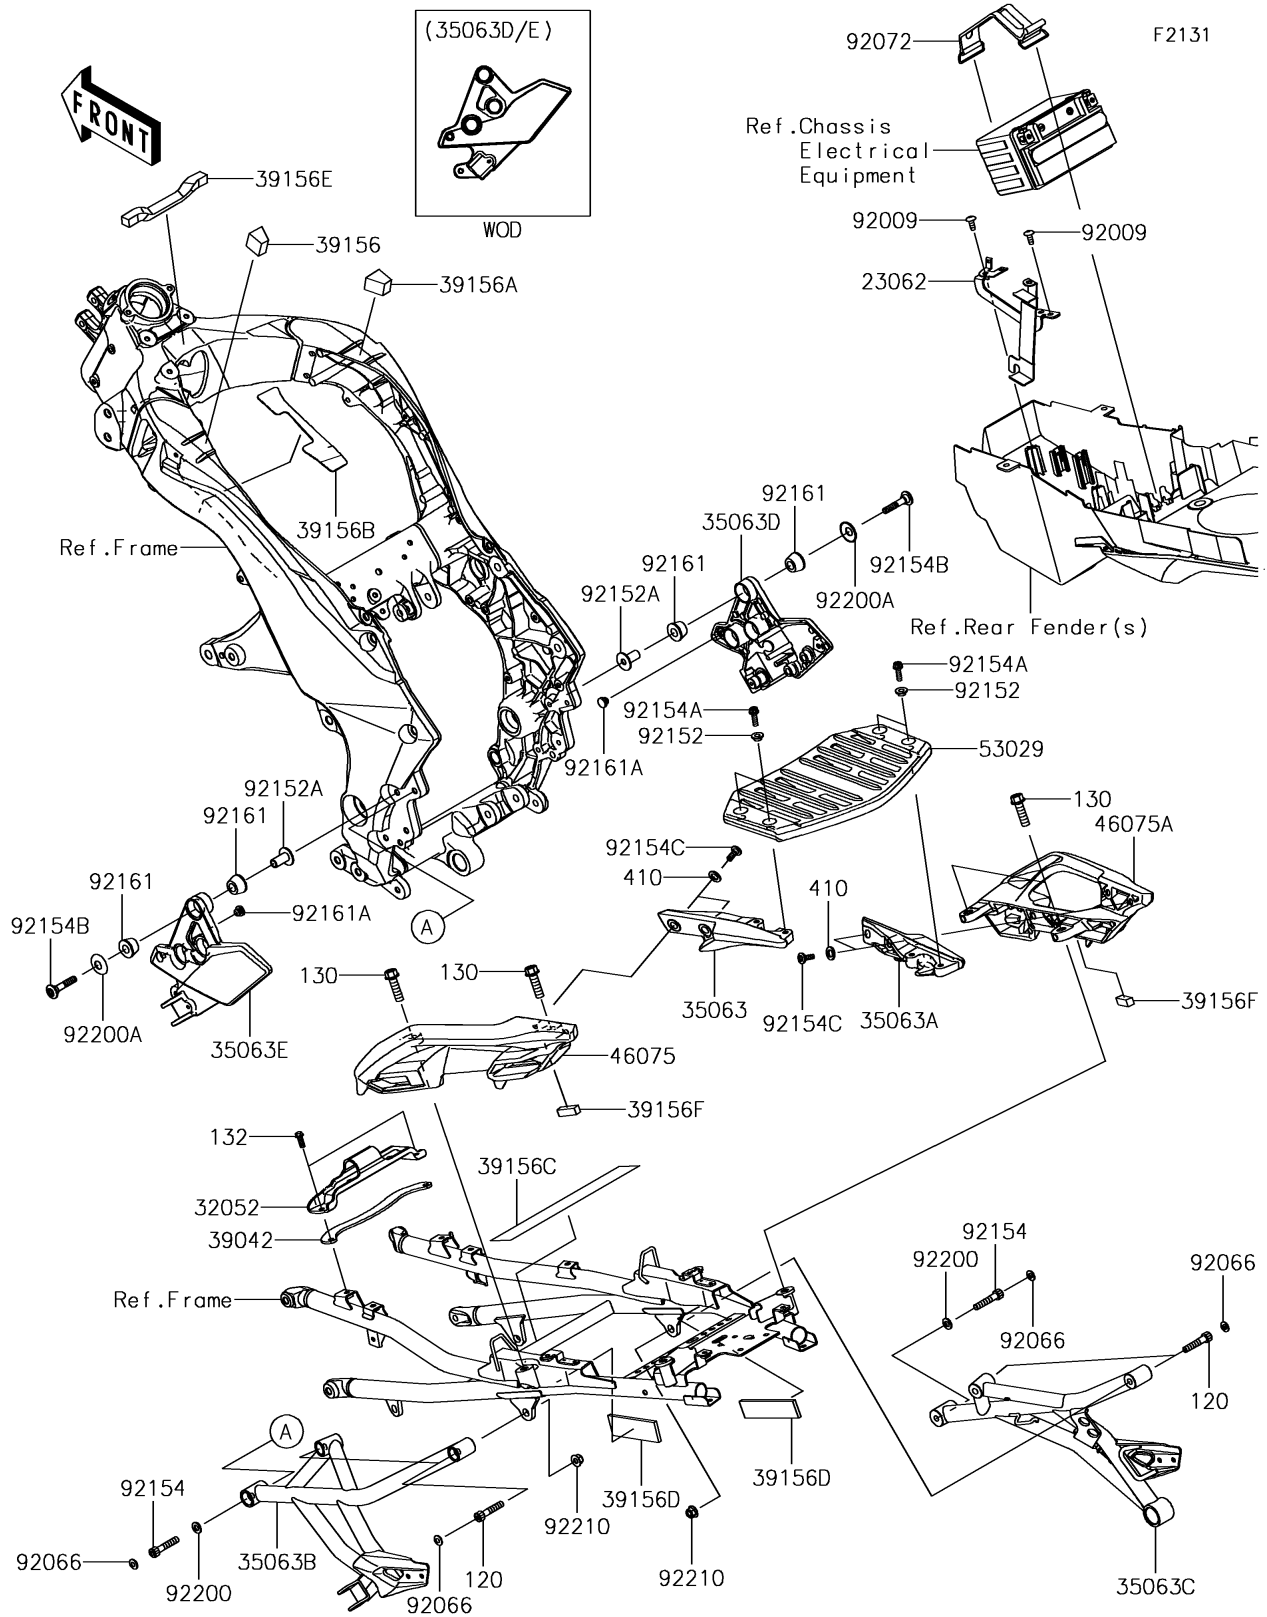

2017 Versys 1000 LT

PARTS DIAGRAM

Frame Fittings

2017 Versys 1000 LT

PARTS LIST Frame Fittings

ITEM NAME

PART NUMBER

QUANTITY
