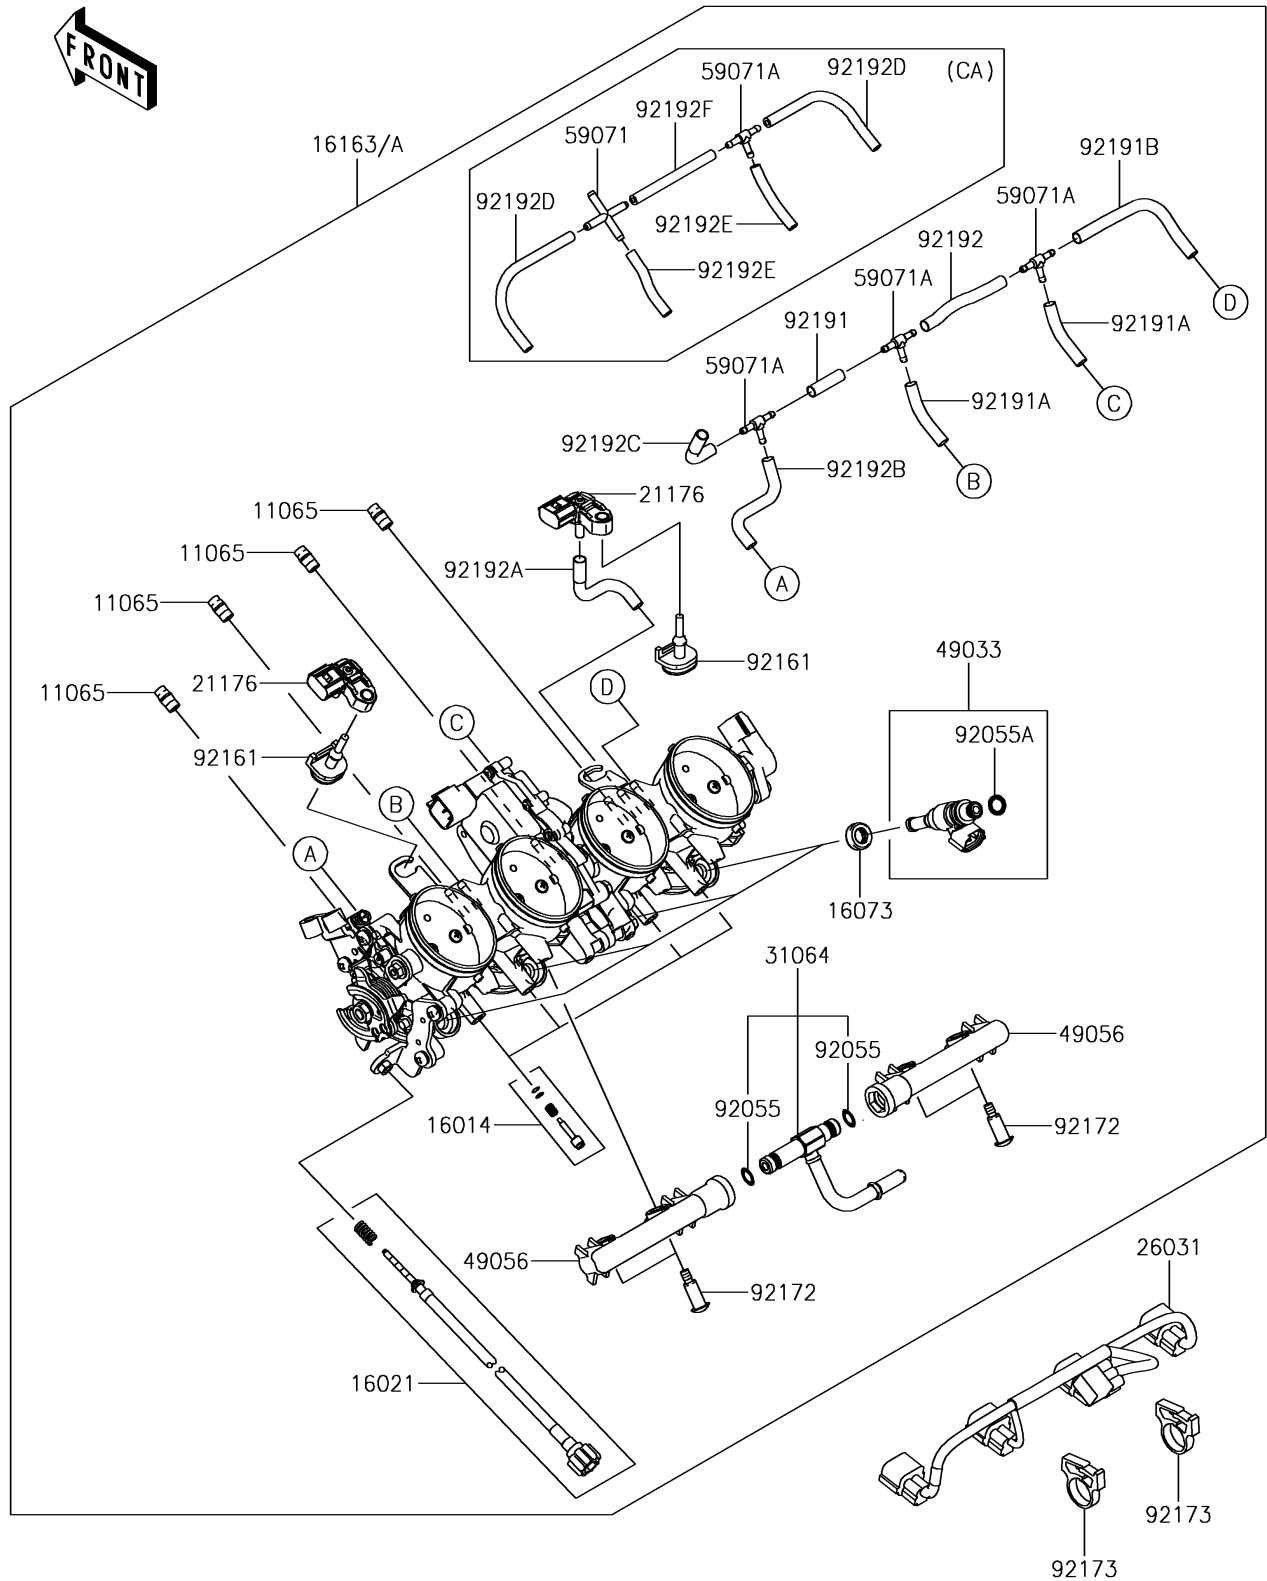

# 2017 Versys 1000 LT

## PARTS DIAGRAM

### Throttle

E1510

## PARTS LIST

Throttle

**ITEM NAME**

**PART NUMBER**

**QUANTITY**

---