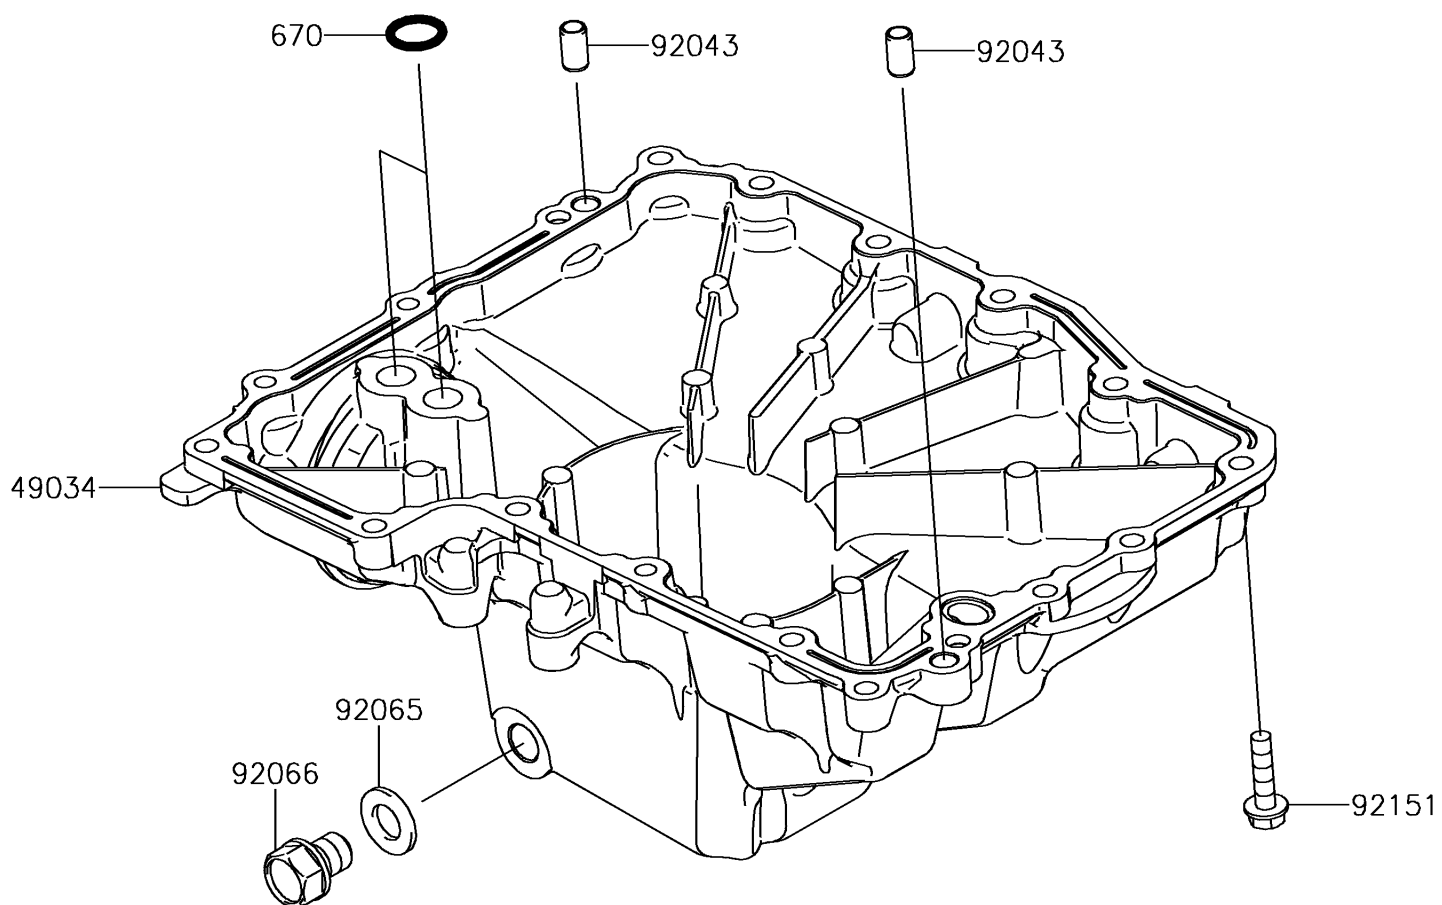

2017 Versys 1000 LT

PARTS DIAGRAM

Oil Pan

Kawasaki

Let the Good Times Roll®

E1434

2017 Versys 1000 LT

PARTS LIST

Oil Pan

ITEM NAME

PART NUMBER

QUANTITY
