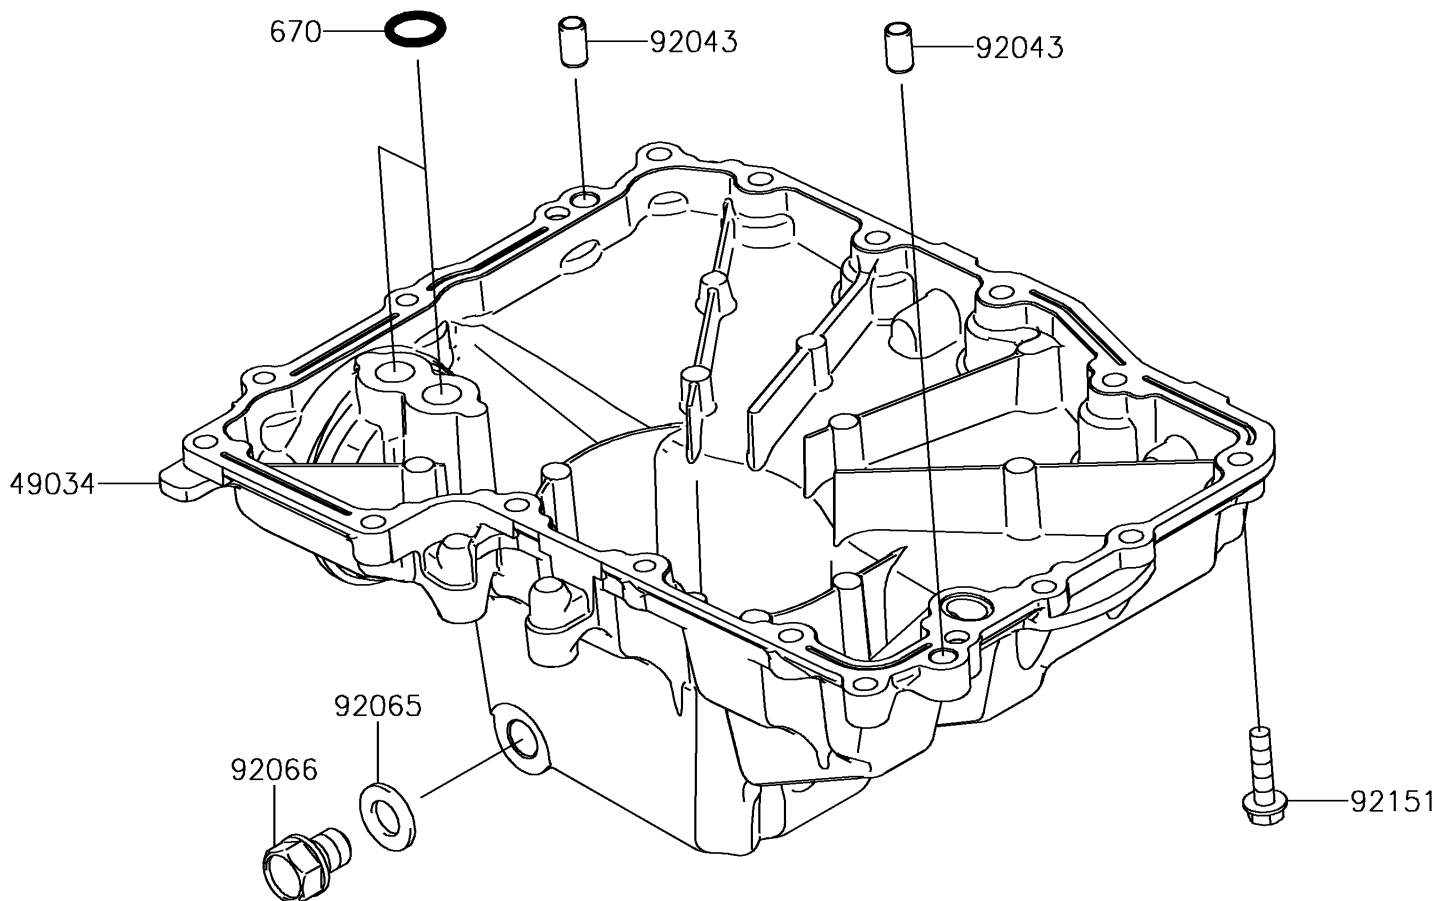

2018 VERSYS® 1000 LT

PARTS DIAGRAM

Oil Pan

E1434

2018 VERSYS® 1000 LT

PARTS LIST

Oil Pan

ITEM NAME

PART NUMBER

QUANTITY
