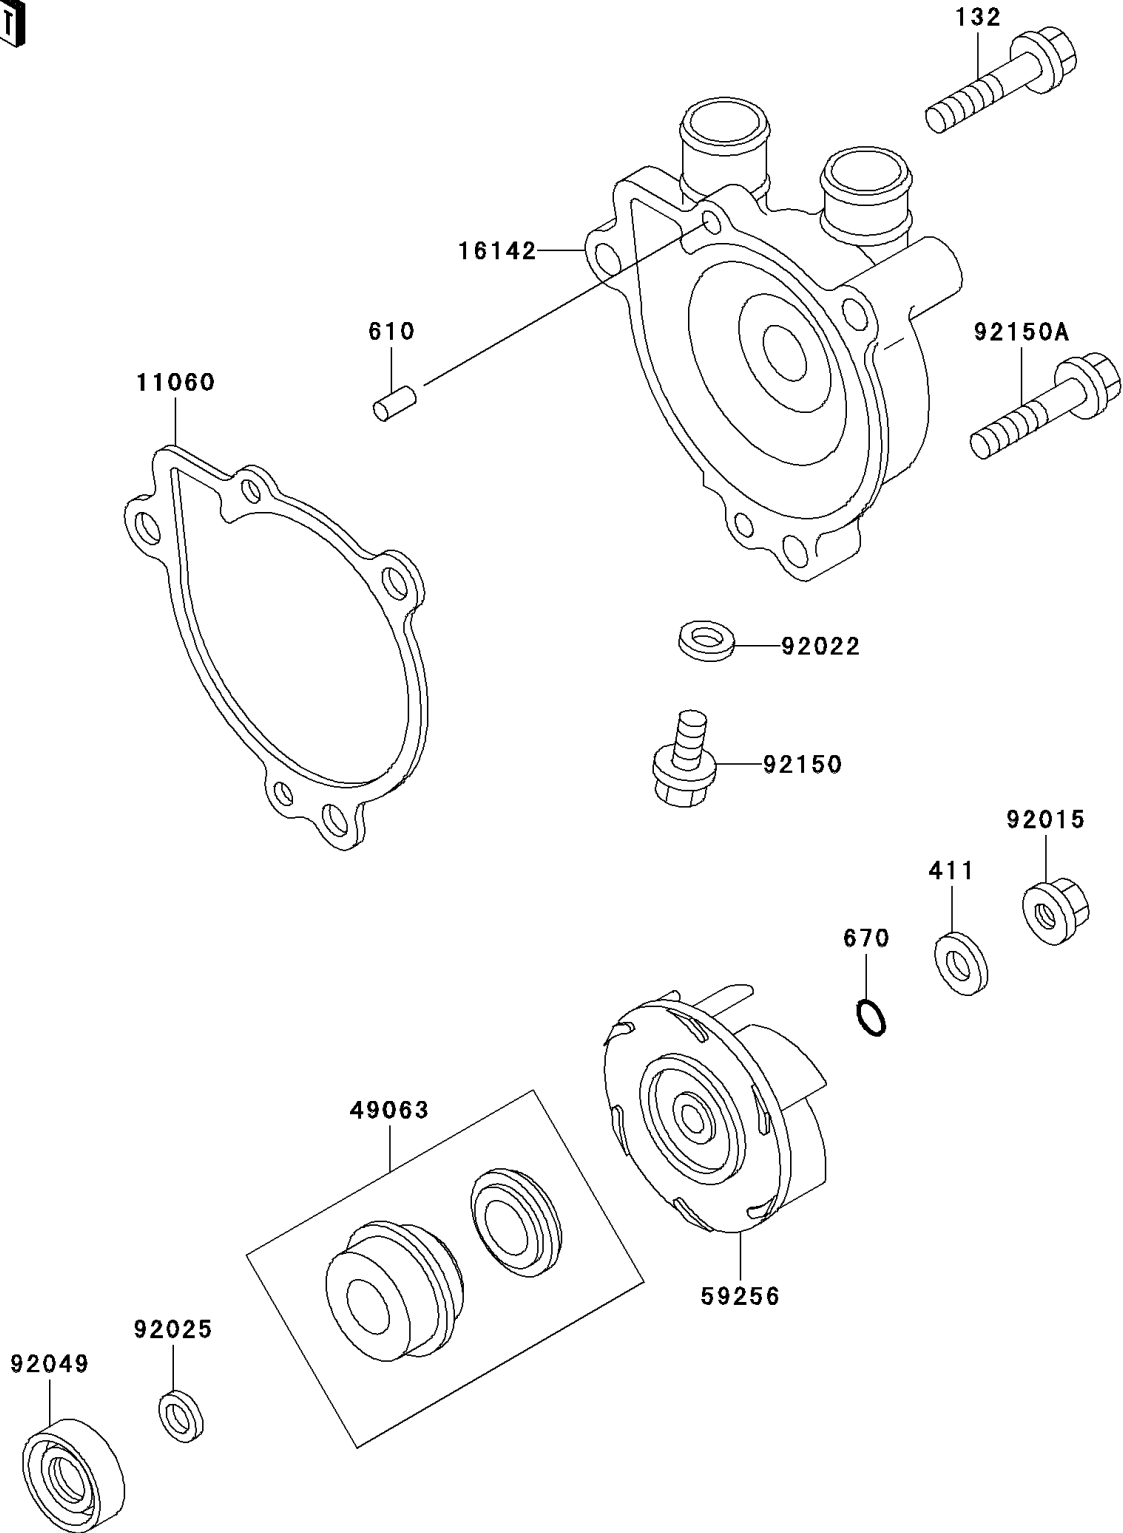

2002 Mojave 250

PARTS DIAGRAM

Water Pump

E3031

2002 Mojave 250

PARTS LIST

Water Pump

ITEM NAME

PART NUMBER

QUANTITY
