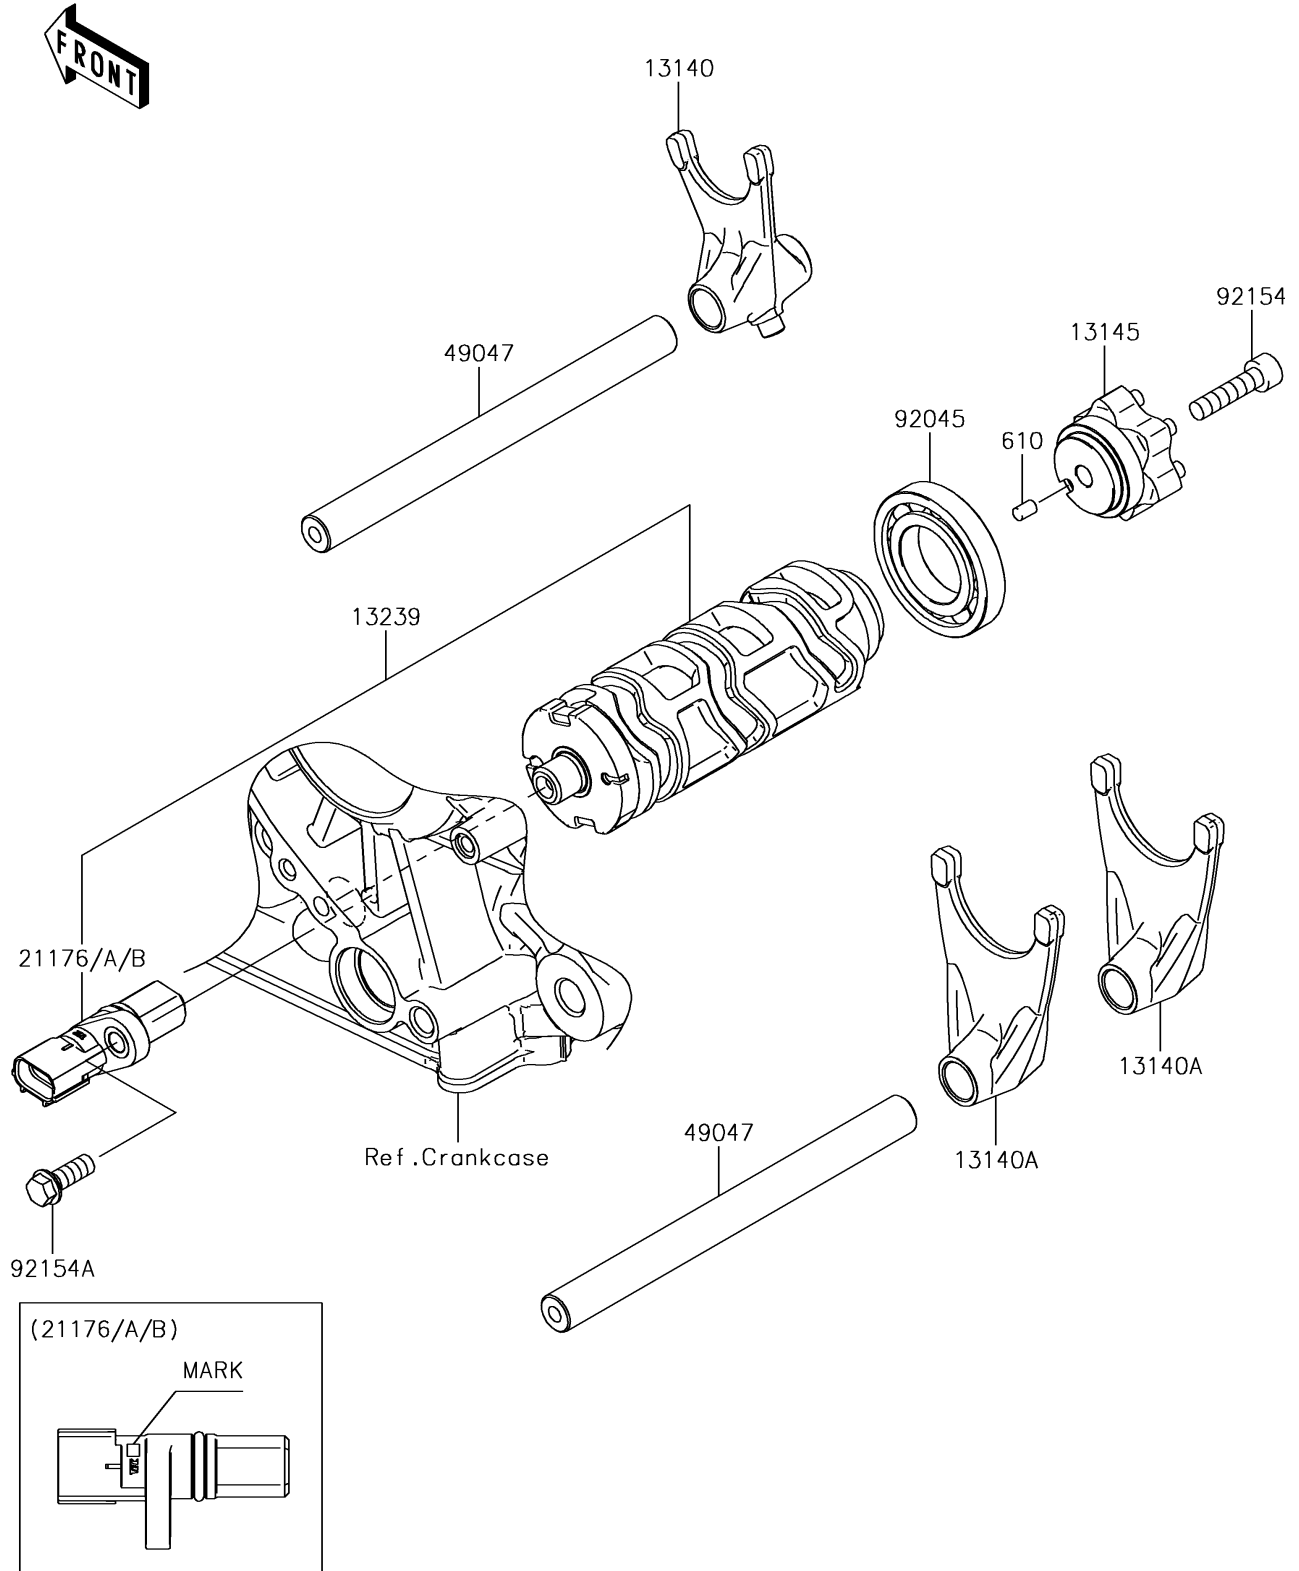

2017 Versys 1000 LT

PARTS DIAGRAM

Gear Change Drum/Shift Fork(s)

E1362

2017 Versys 1000 LT

PARTS LIST

Gear Change Drum/Shift Fork(s)

ITEM NAME

PART NUMBER

QUANTITY
