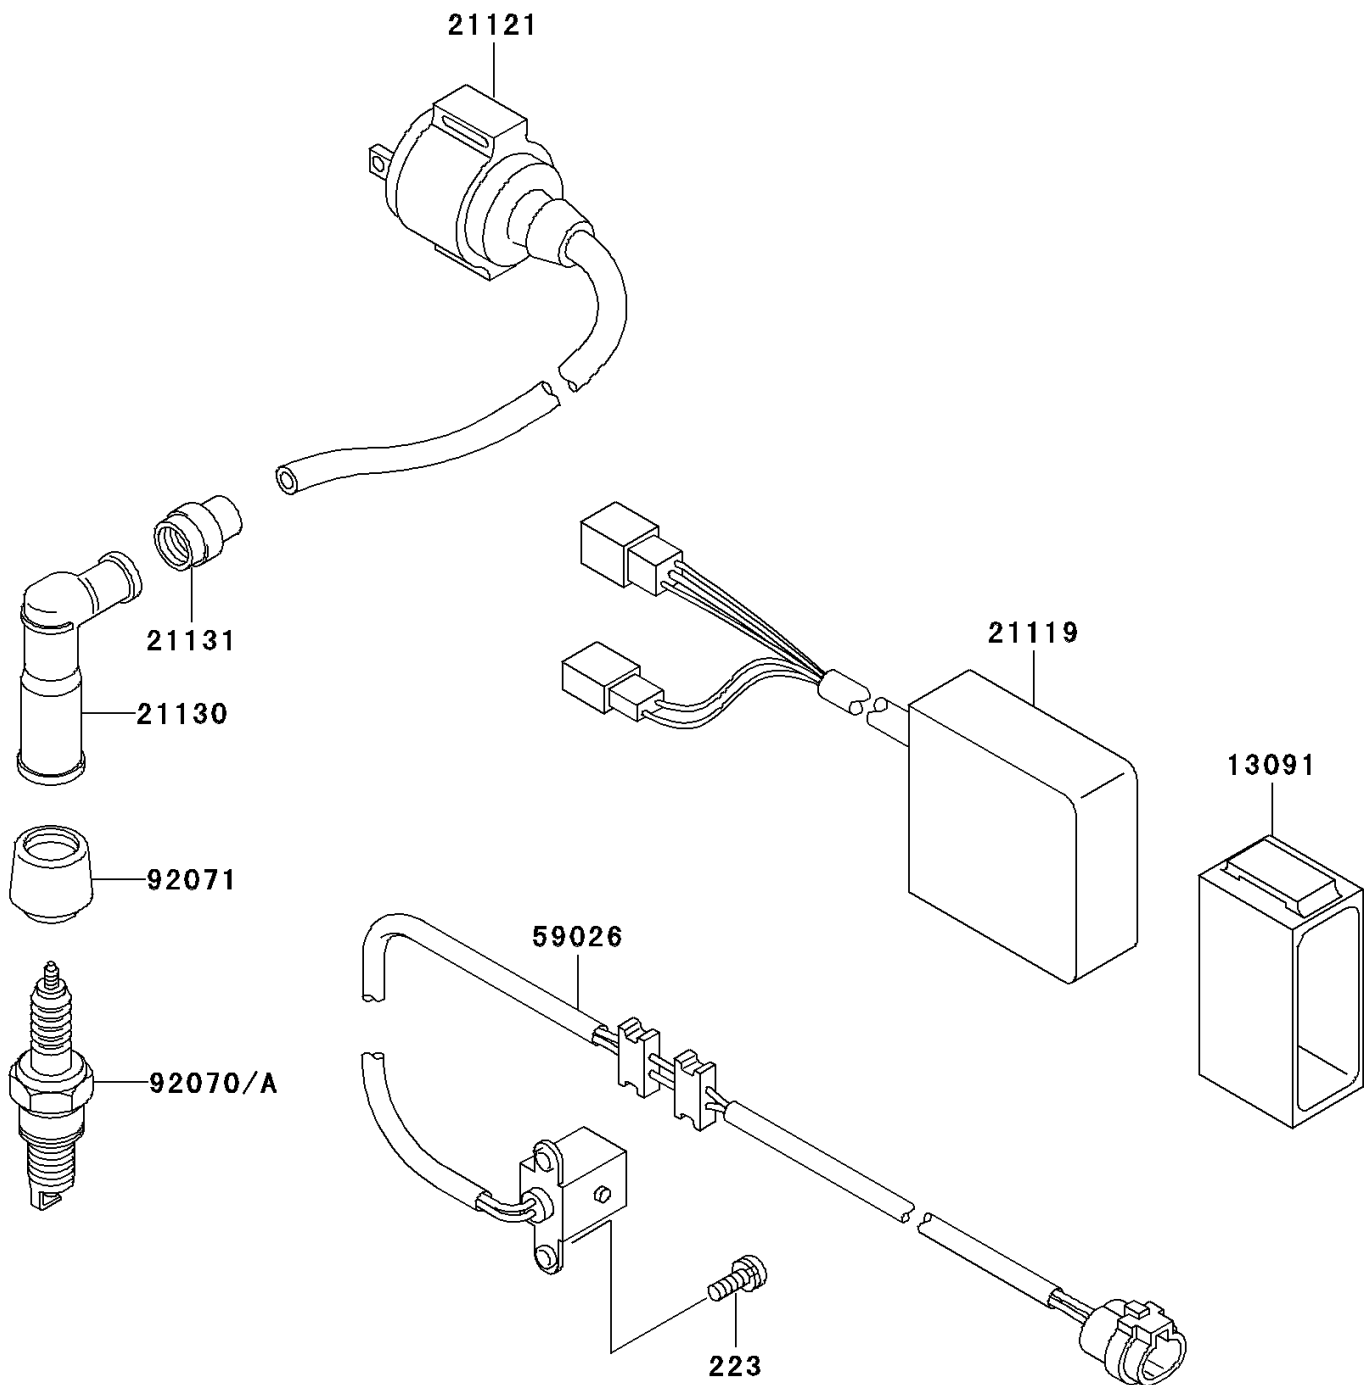

2002 Mojave 250

PARTS DIAGRAM

Ignition System

E1830

2002 Mojave 250

PARTS LIST

Ignition System

ITEM NAME

PART NUMBER

QUANTITY
