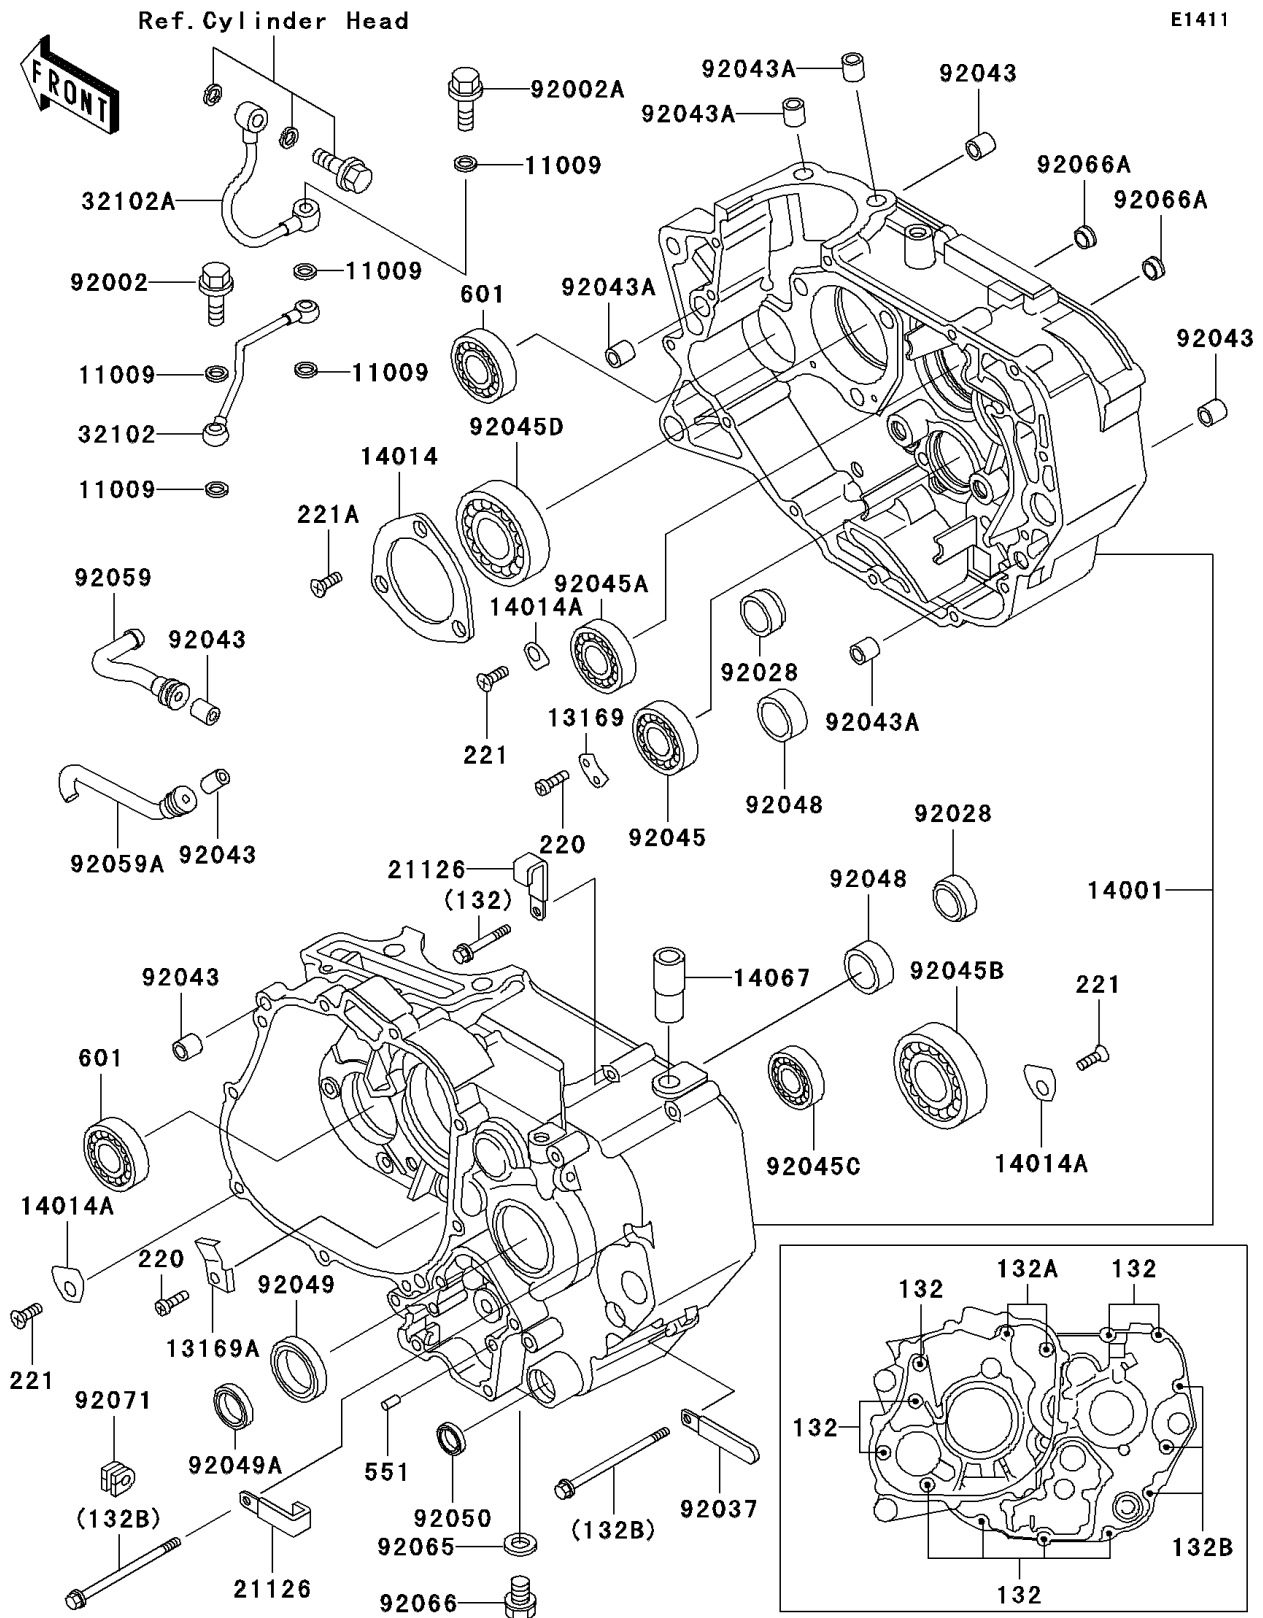

2002 Mojave 250

PARTS DIAGRAM

Crankcase

2002 Mojave 250

PARTS LIST

Crankcase

ITEM NAME

PART NUMBER

QUANTITY
